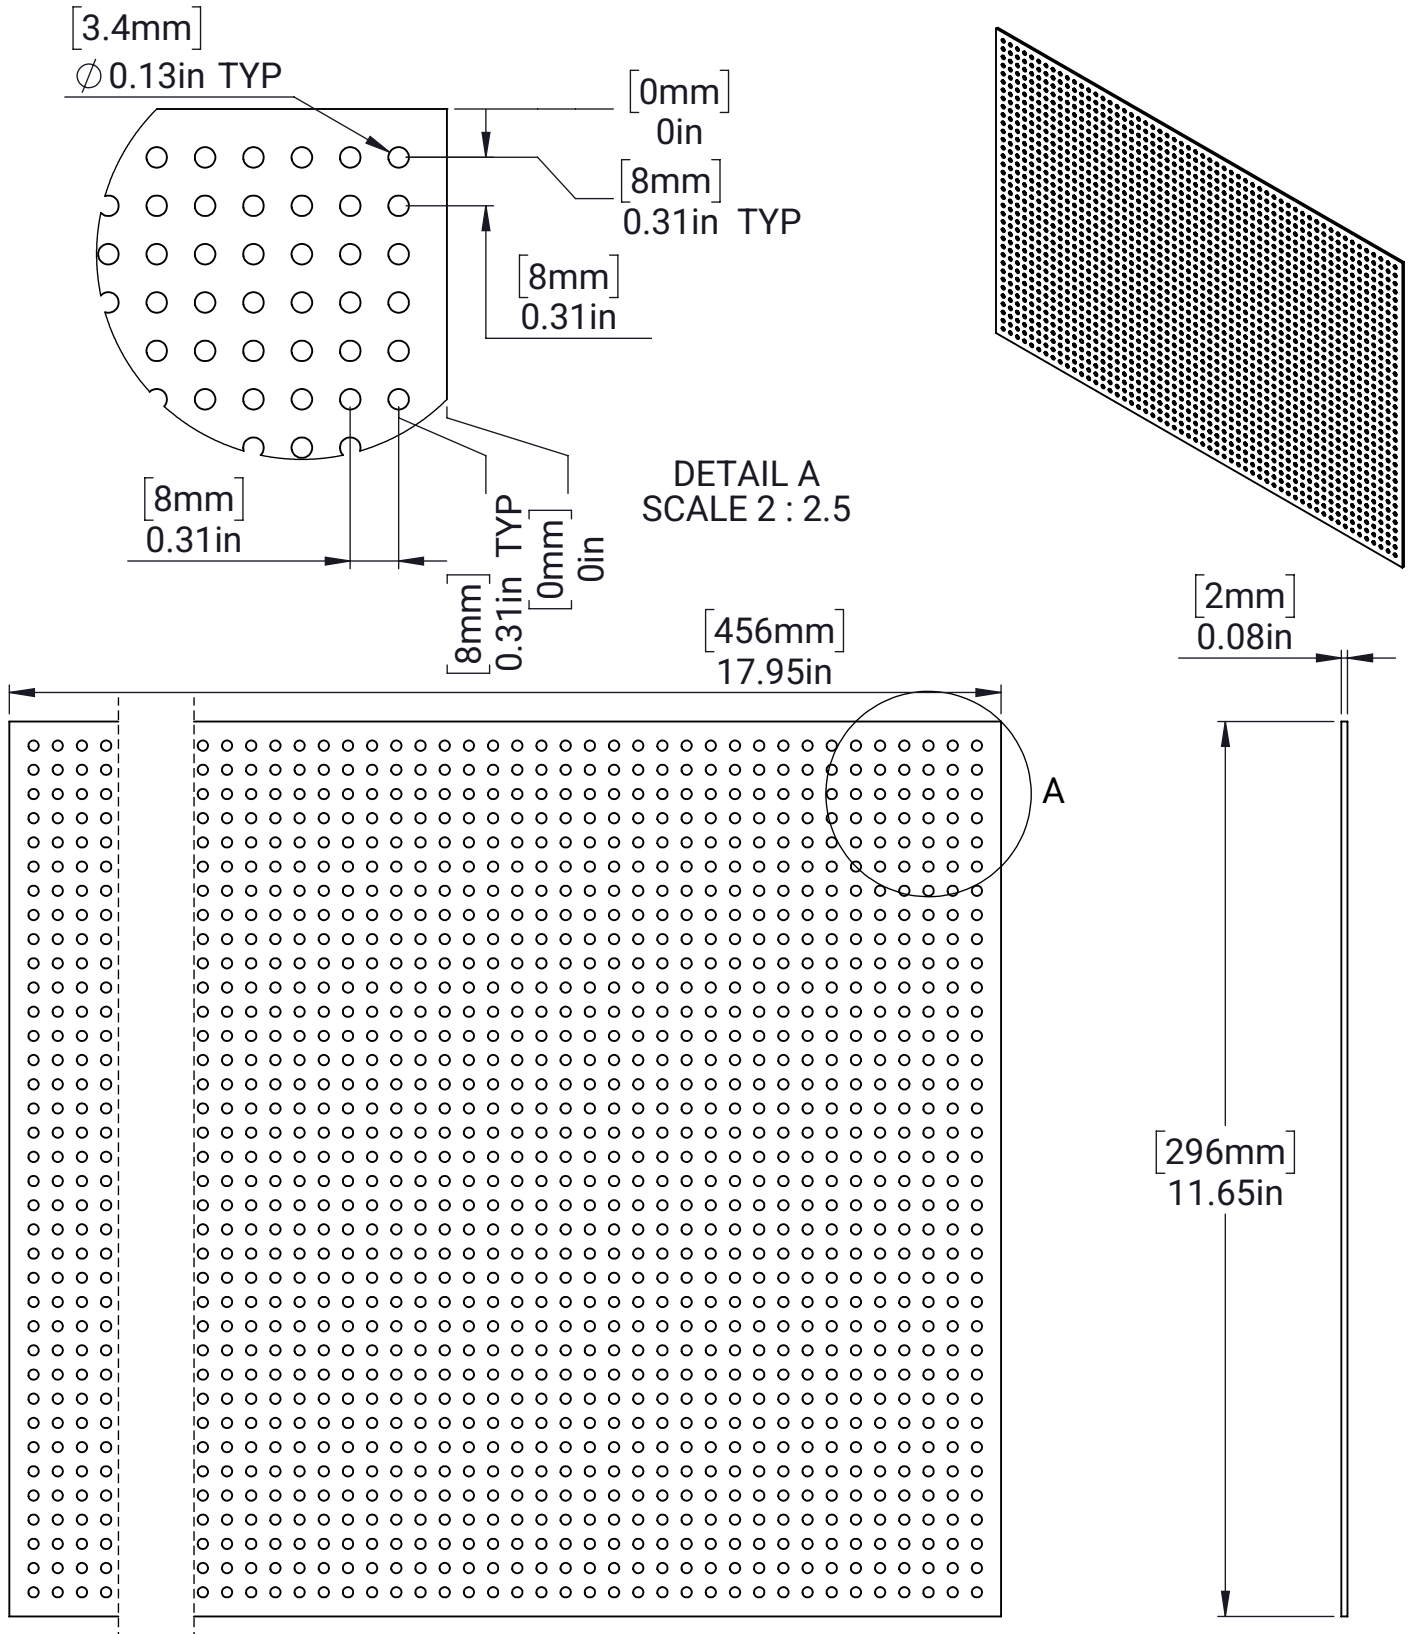

Polycarbonate Sheet - 2mm - 8mm Grid Pattern - 456mm x 296mm

MATERIAL:

2mm CLEAR POLYCARBONATE

FINISH:

AS MACHINED

DATE:

6/24/2026