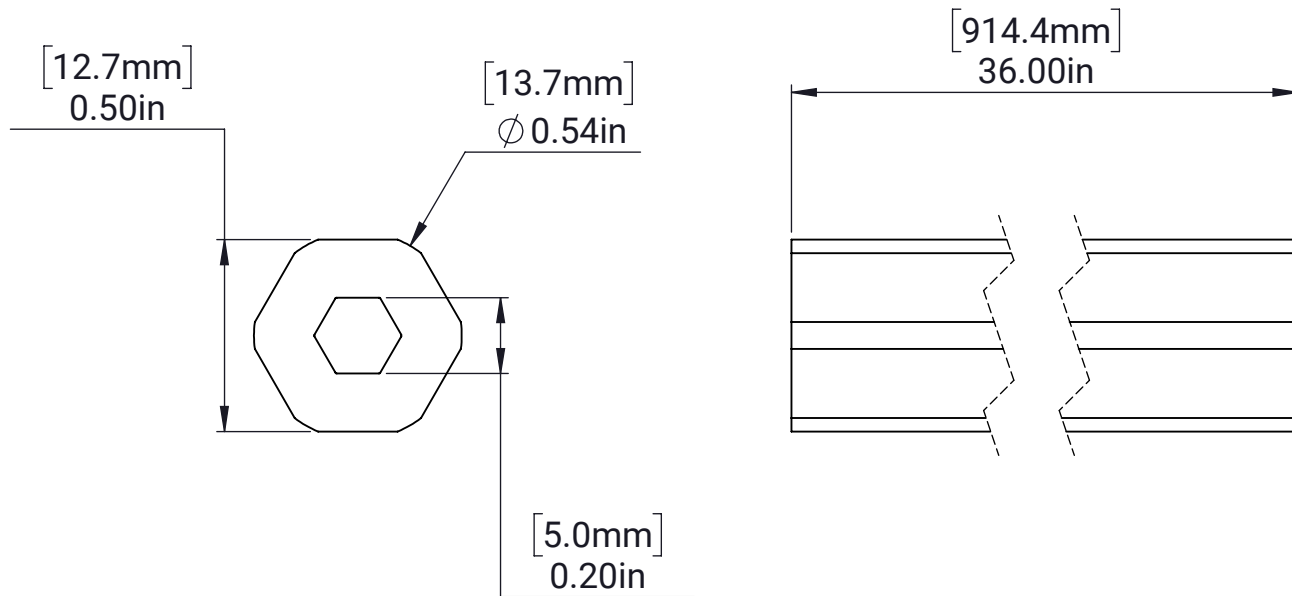

Rounded UltraHex Shaft - 36in Long

MATERIAL:

Aluminum 6061

FINISH:

Clear Anodized

DATE:

12/16/2022