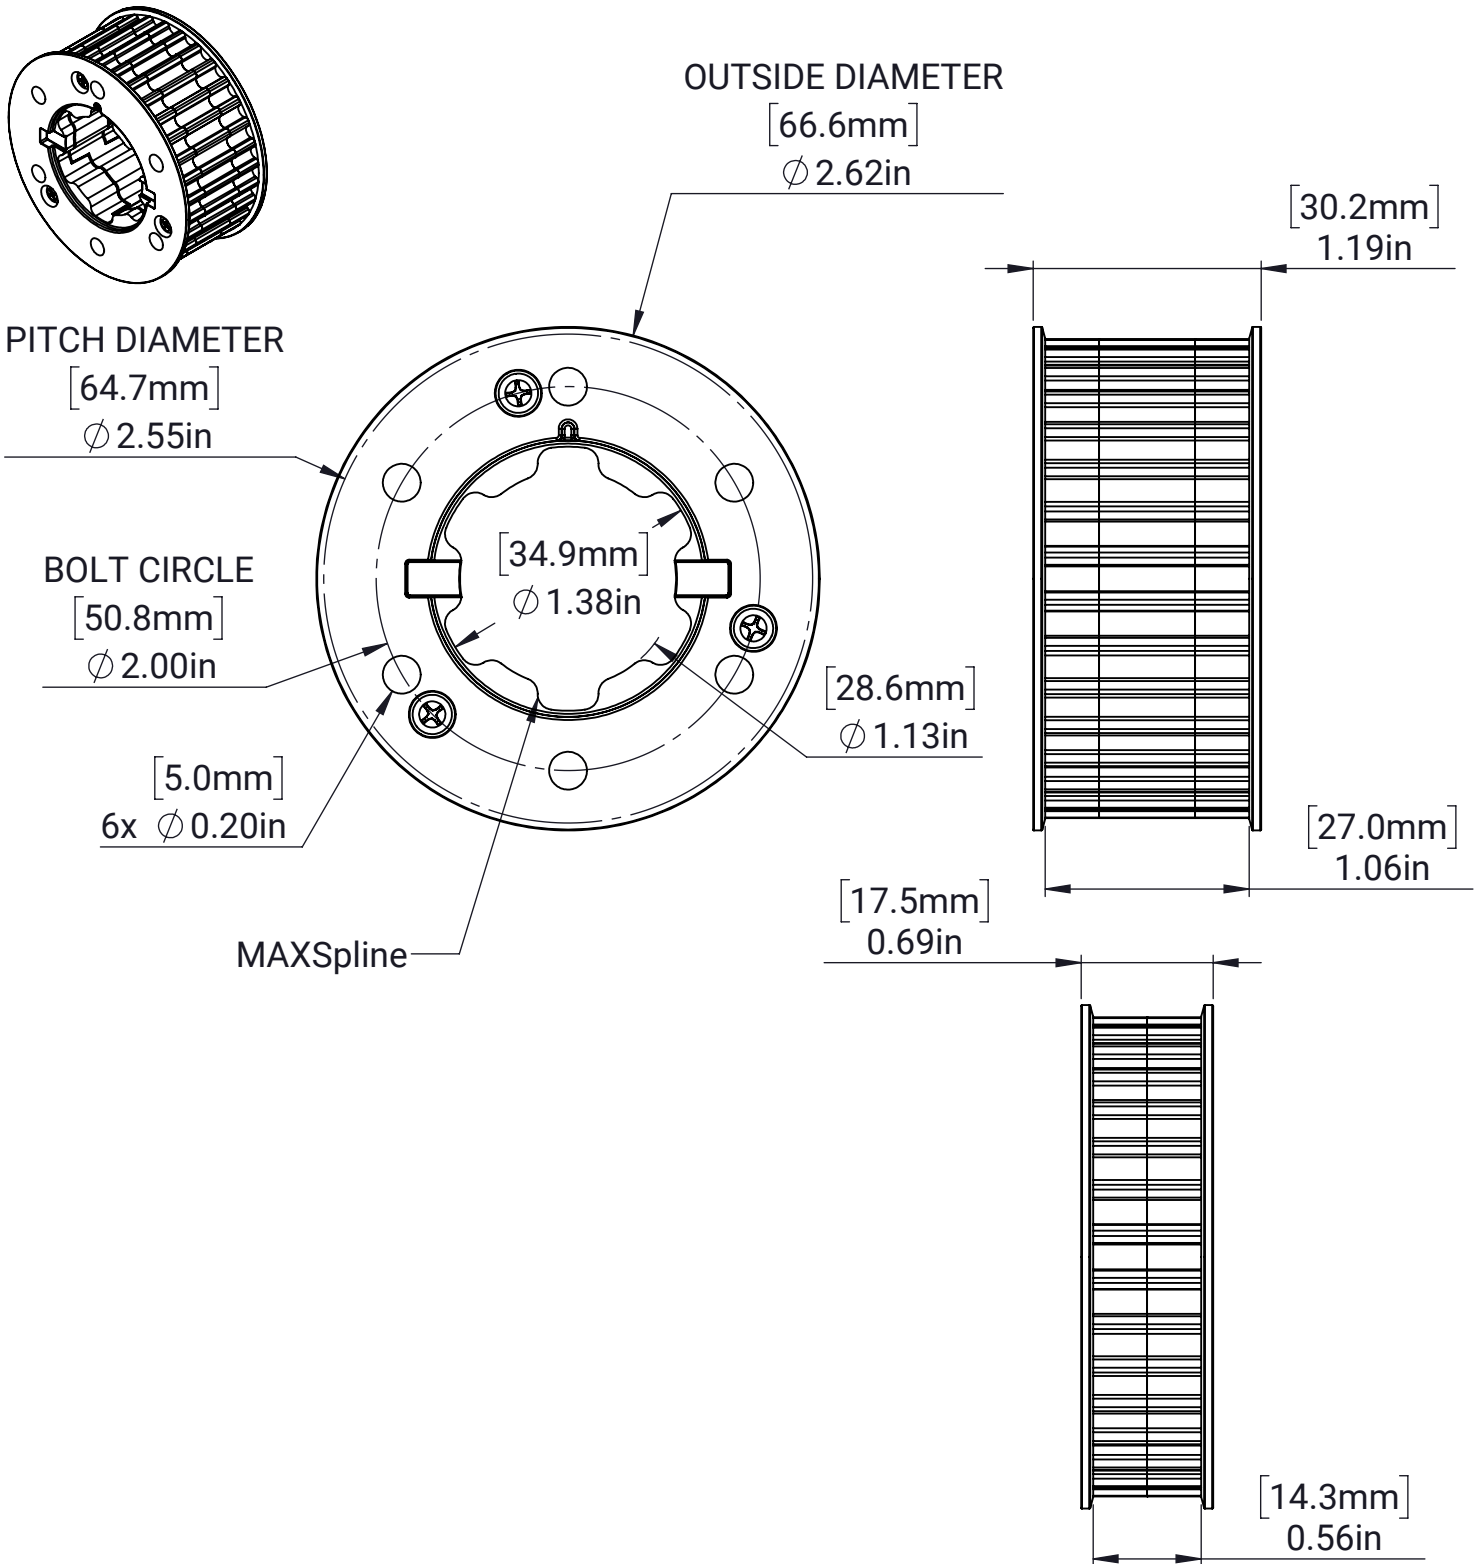

### RT25 Plastic Pulley Kit - MAXSpline - 32 Tooth

MATERIAL:

Glass-Filled Nylon

FINISH:

Black

DATE:

12/19/2022