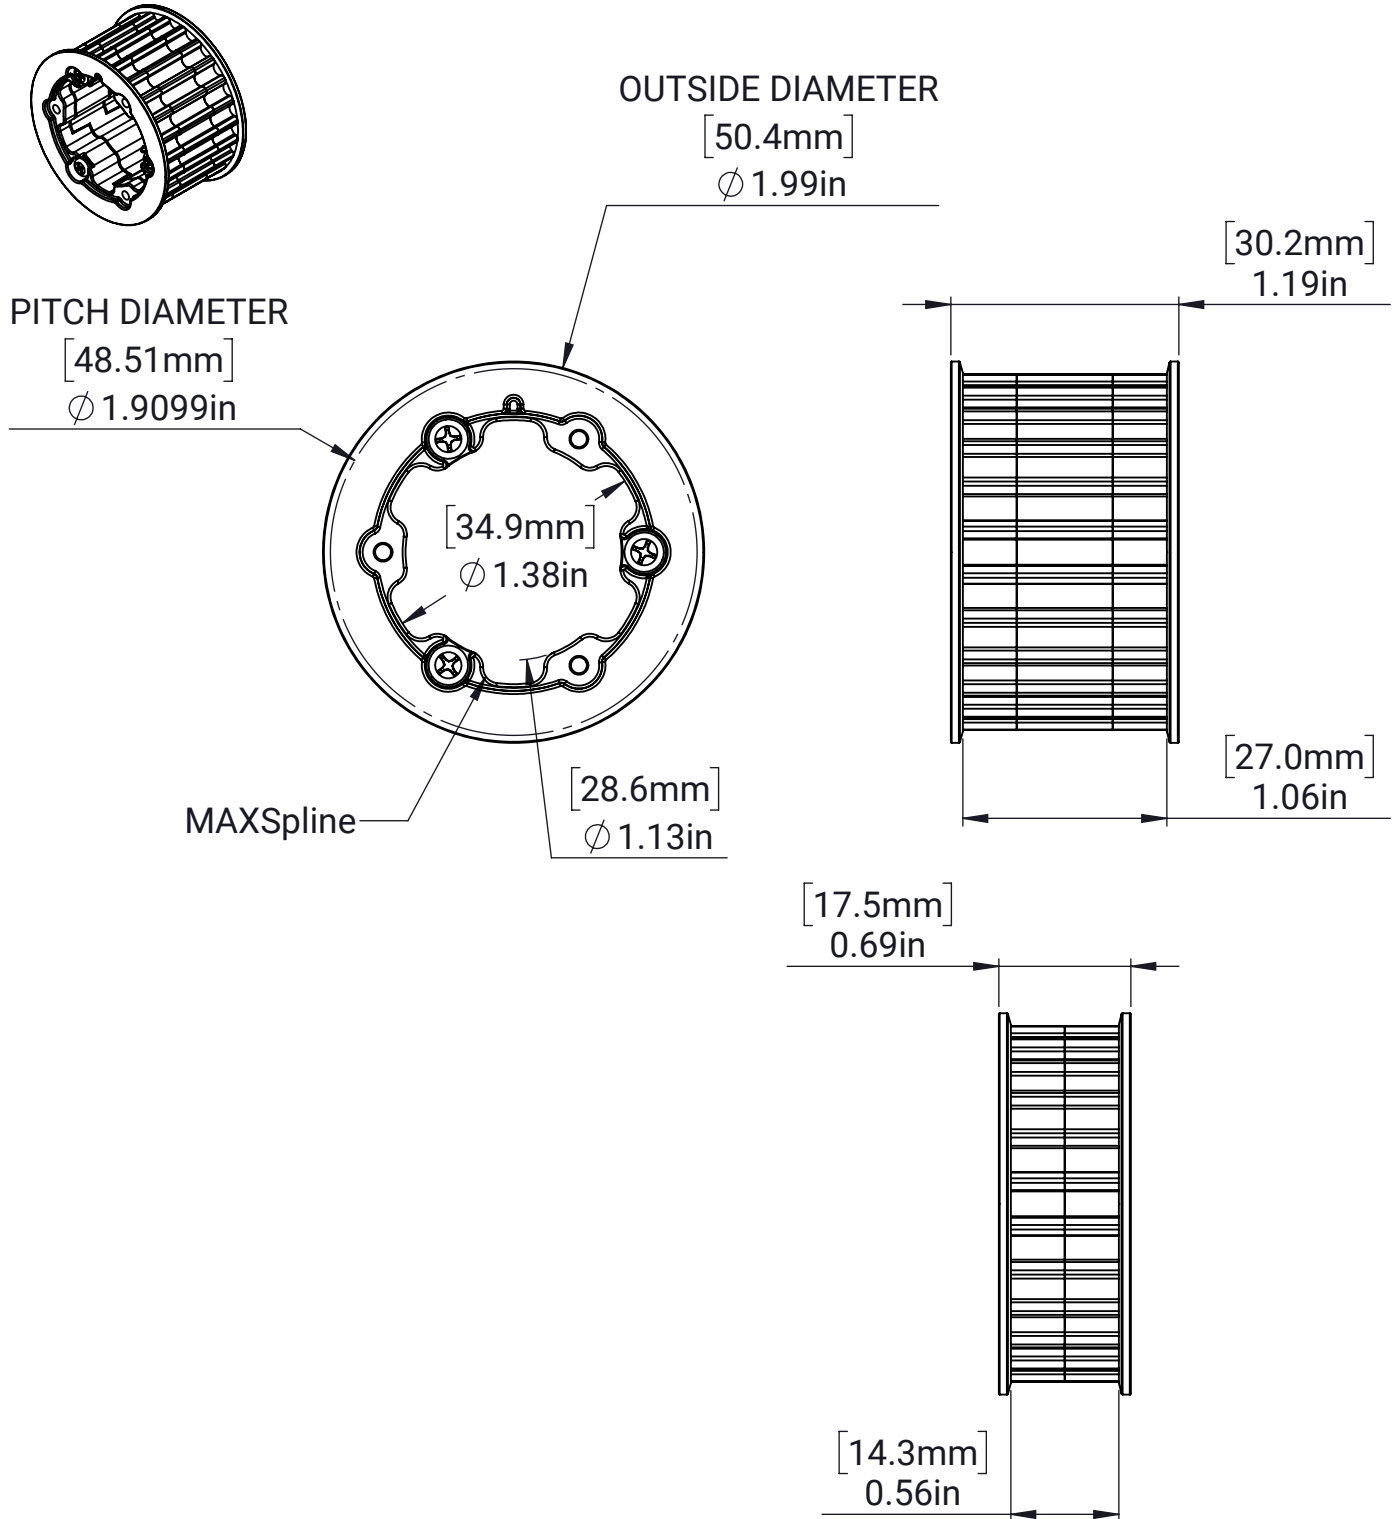

RT25 Plastic Pulley Kit - MAXSpline - 24 Tooth

MATERIAL:

Glass-Filled Nylon

FINISH:

Black

DATE:

12/19/2022