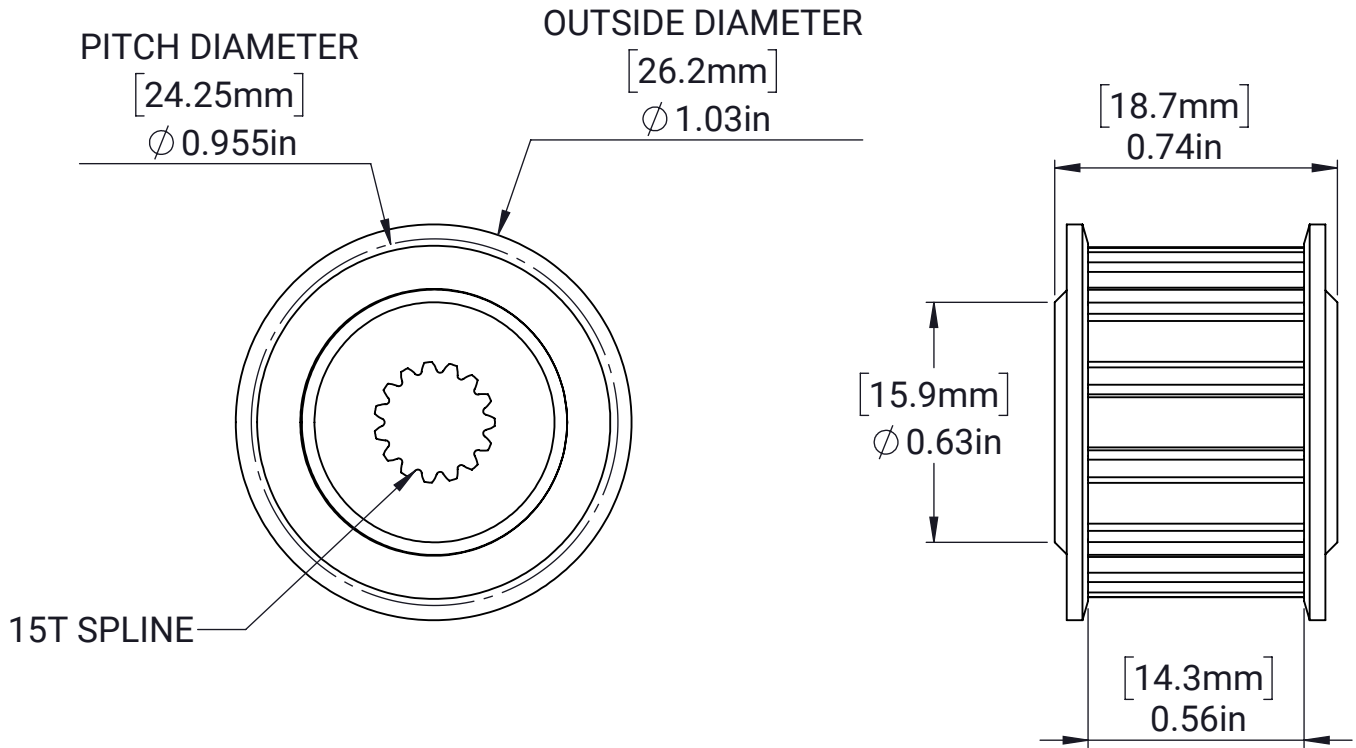

**RT25 Aluminum Pulley - 15T Spline -
1/2in Width - 12 Tooth**

MATERIAL:

ALUMINUM 6061

FINISH:

BLACK ANODIZED

DATE:

11/14/2025