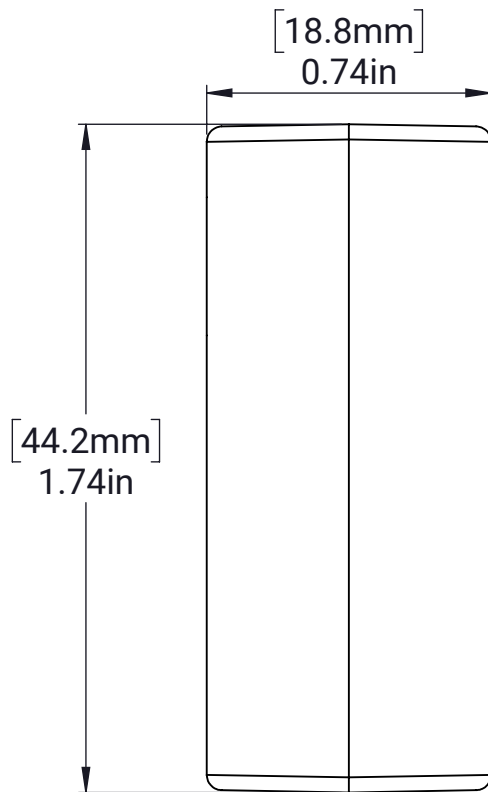

MAXTube Internal Support - 2x1 - 1/8in Wall

MATERIAL:

Glass-filled Nylon

FINISH:

Grey

DATE:

12/12/2024