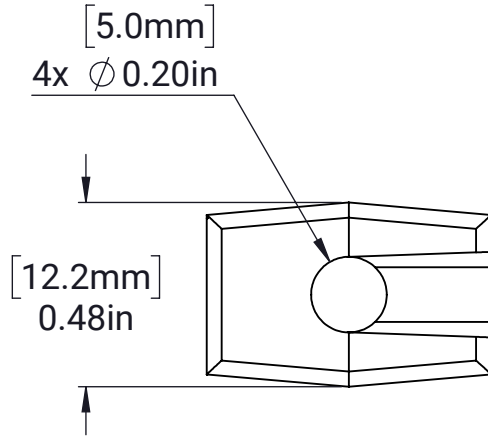

MAXTube Internal Support - 2x1 - 1/8in Wall

MATERIAL:

Glass-filled Nylon

FINISH:

Grey

DATE:

12/12/2024