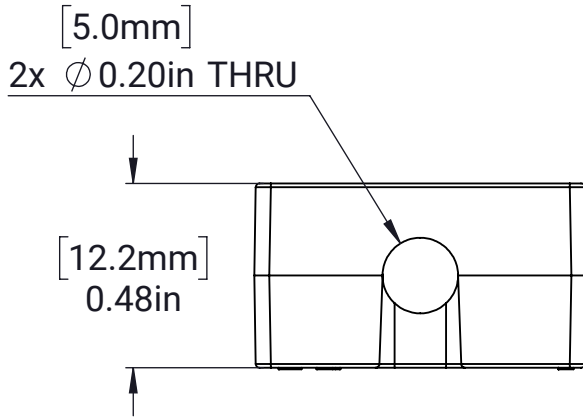

MAXTube Internal Support - 1x1 - 1/16in Wall

MATERIAL:

Glass-filled Nylon

FINISH:

Black

DATE:

12/12/2024