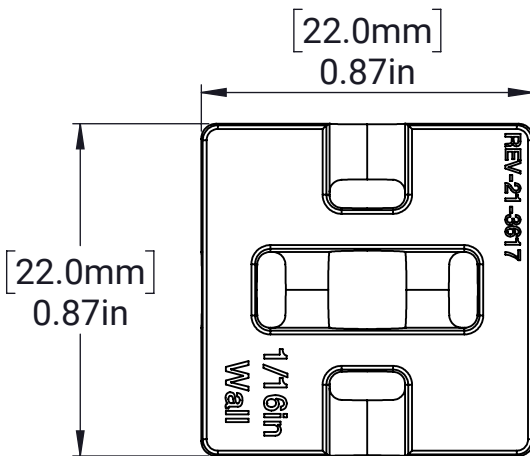

MAXTube Internal Support - 1x1 - 1/16in Wall

MATERIAL:

Glass-filled Nylon

FINISH:

Black

DATE:

12/12/2024