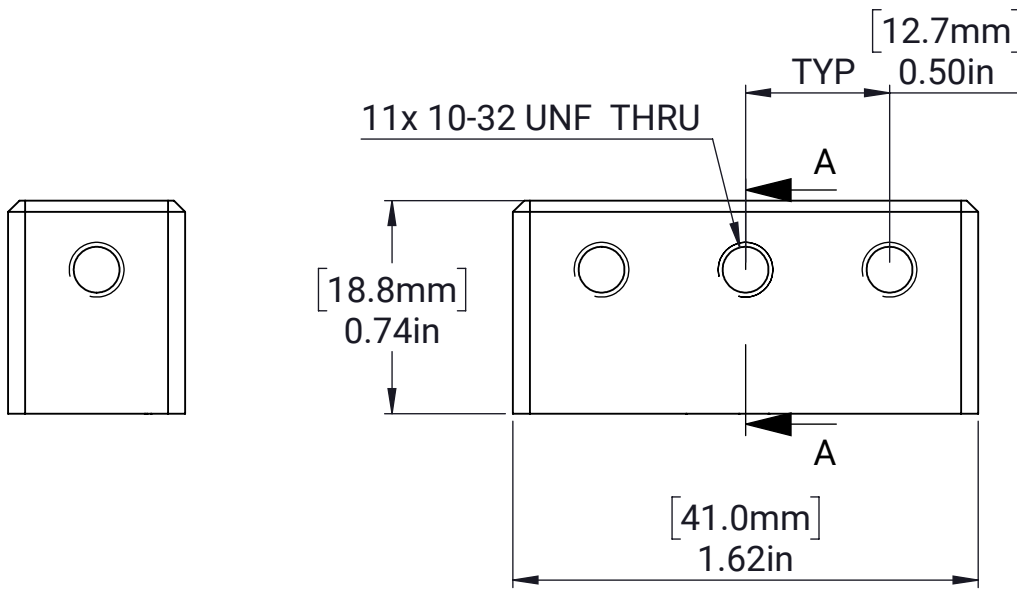

MAXTube Endcap - 2x1 - 3/16in Wall

SECTION A-A
SCALE 1.5 : 1

MATERIAL:

AL 6061-T6

FINISH:

Black Anodized

DATE:

12/9/2024