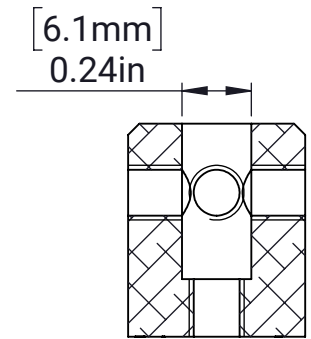

MAXTube Endcap - 2x1 - 3/16in Wall

SECTION A-A
SCALE 1.5 : 1

MATERIAL:

AL 6061-T6

FINISH:

Black Anodized

DATE:

12/9/2024