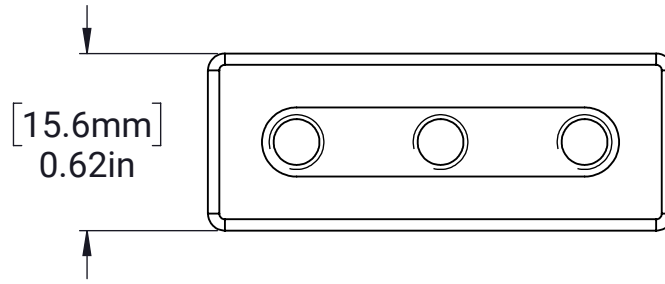

MAXTube Endcap - 2x1 - 3/16in Wall

SECTION A-A
SCALE 1.5 : 1

MATERIAL:

AL 6061-T6

FINISH:

Black Anodized

DATE:

12/9/2024