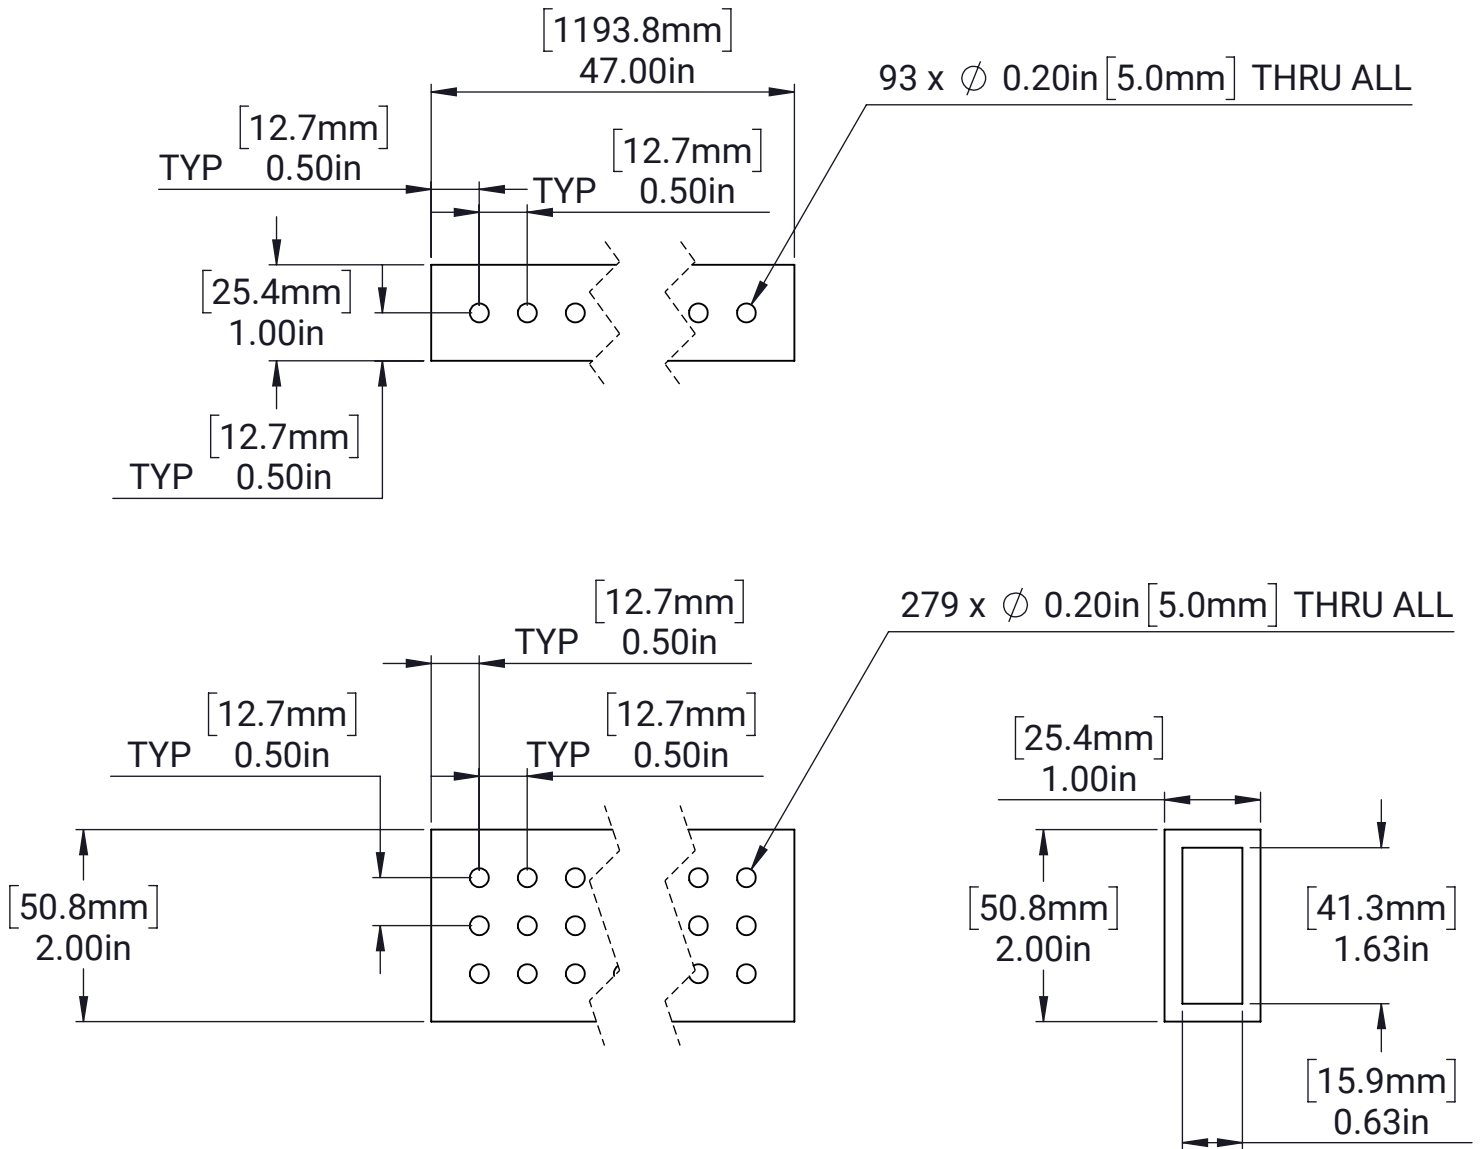

MAXTube - 2x1 - 3/16in Wall - Grid Pattern - 47in

MATERIAL:

Aluminum 6061

FINISH:

Clear Anodized

DATE:

12/16/2024