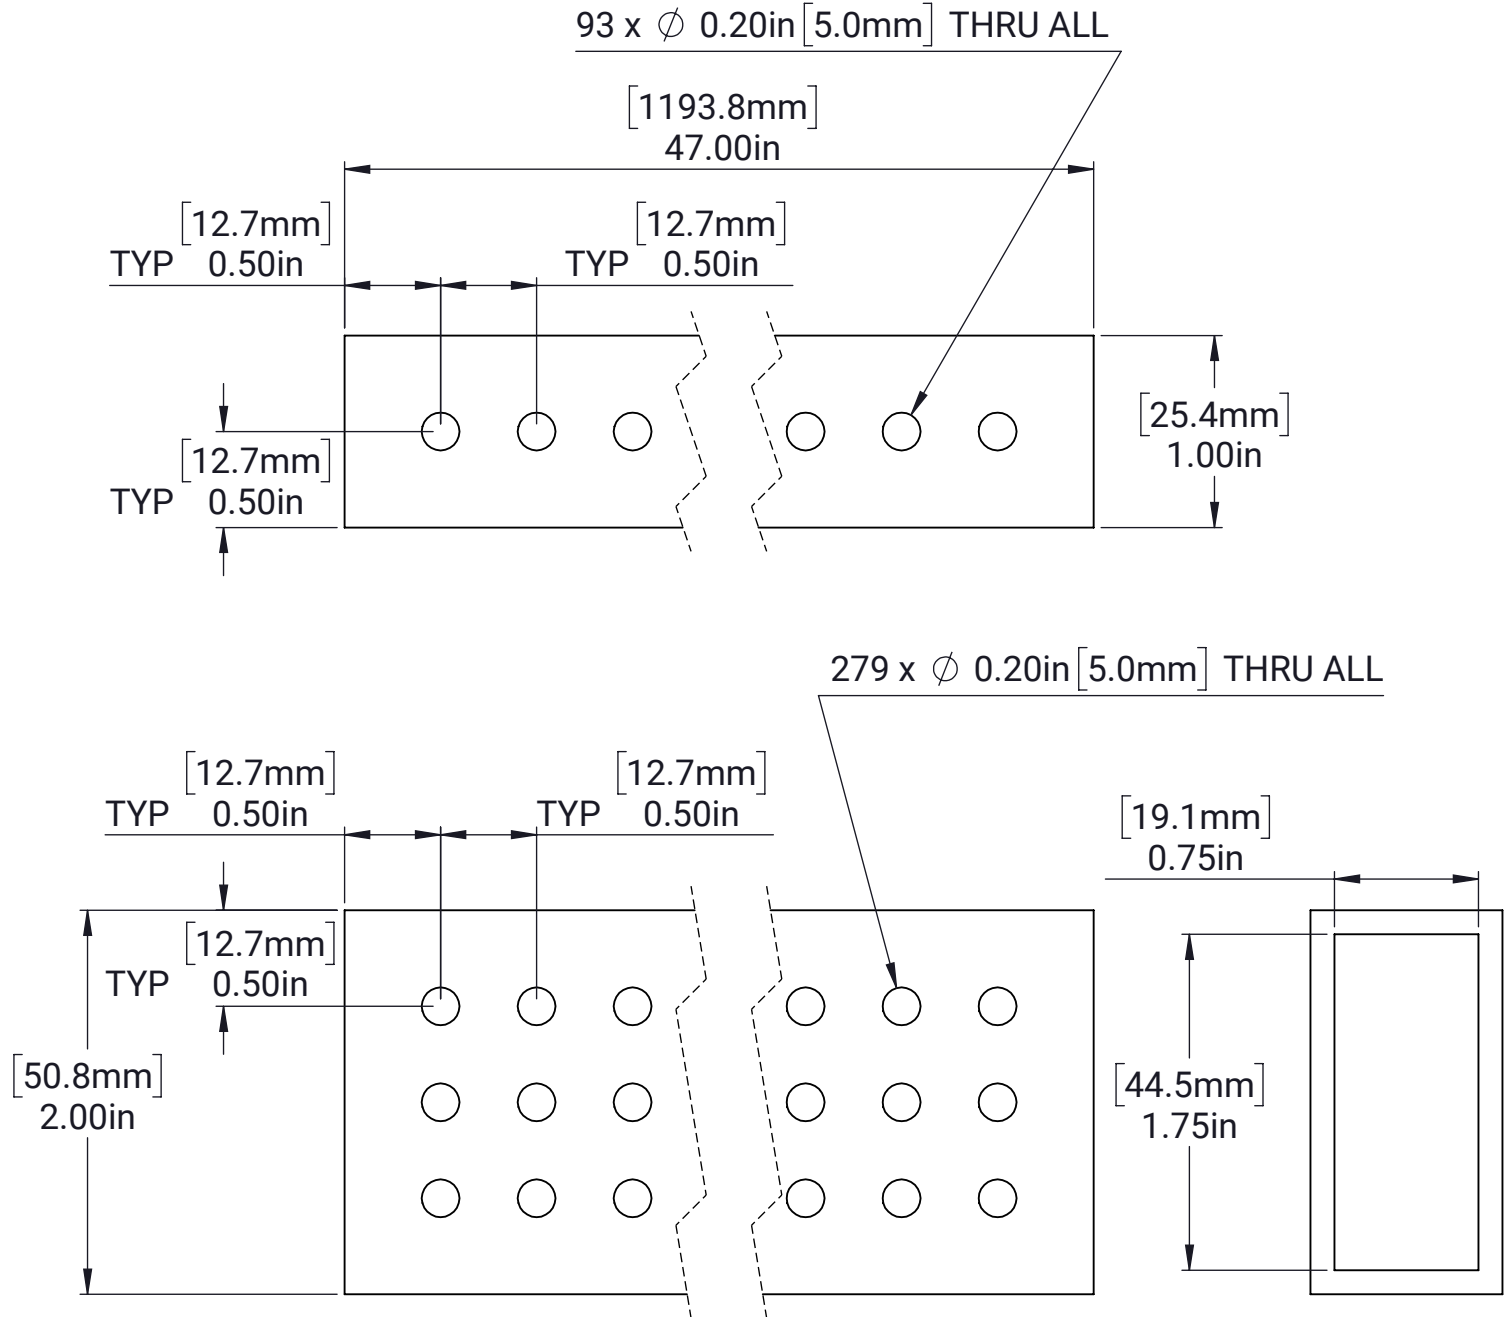

MAXTube - 2x1 - 1/8in Wall - Grid Pattern - 47in

MATERIAL:

Aluminum 6061

FINISH:

Clear Anodized

DATE:

12/16/2024