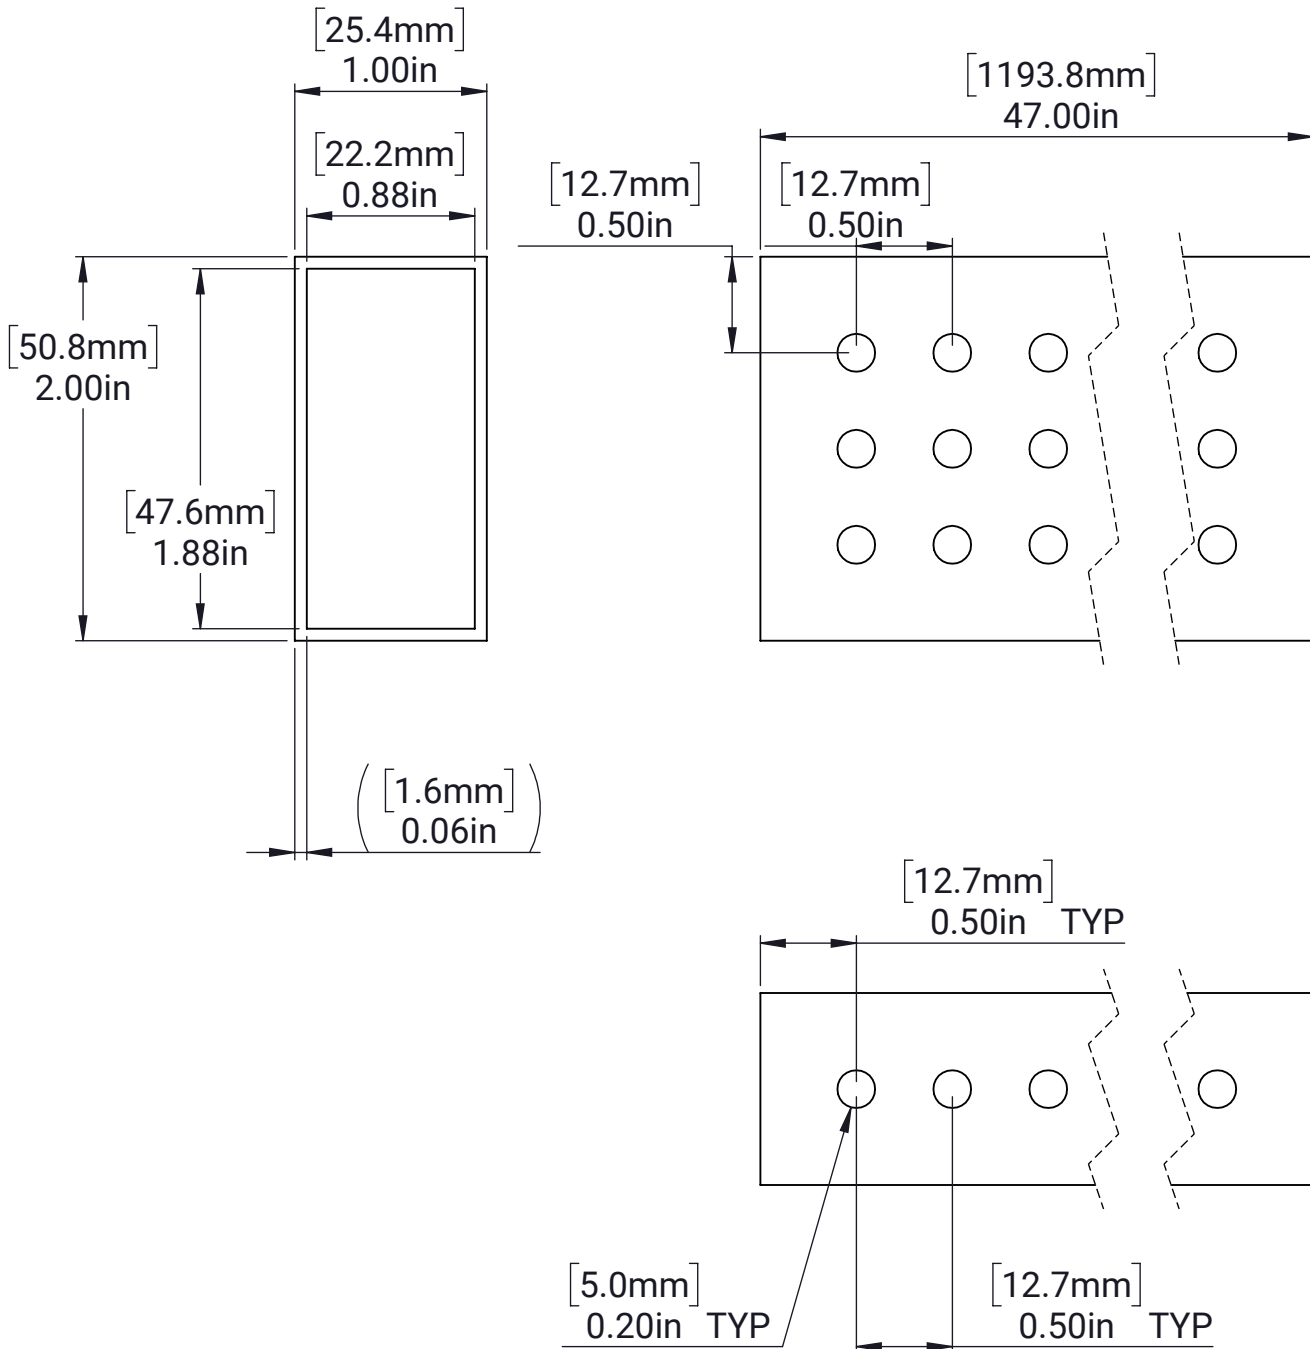

## MAXTube - 2x1 - 1/16in Wall - 47in

MATERIAL:

Aluminum 6061

FINISH:

Clear Anodized

DATE:

12/16/2024