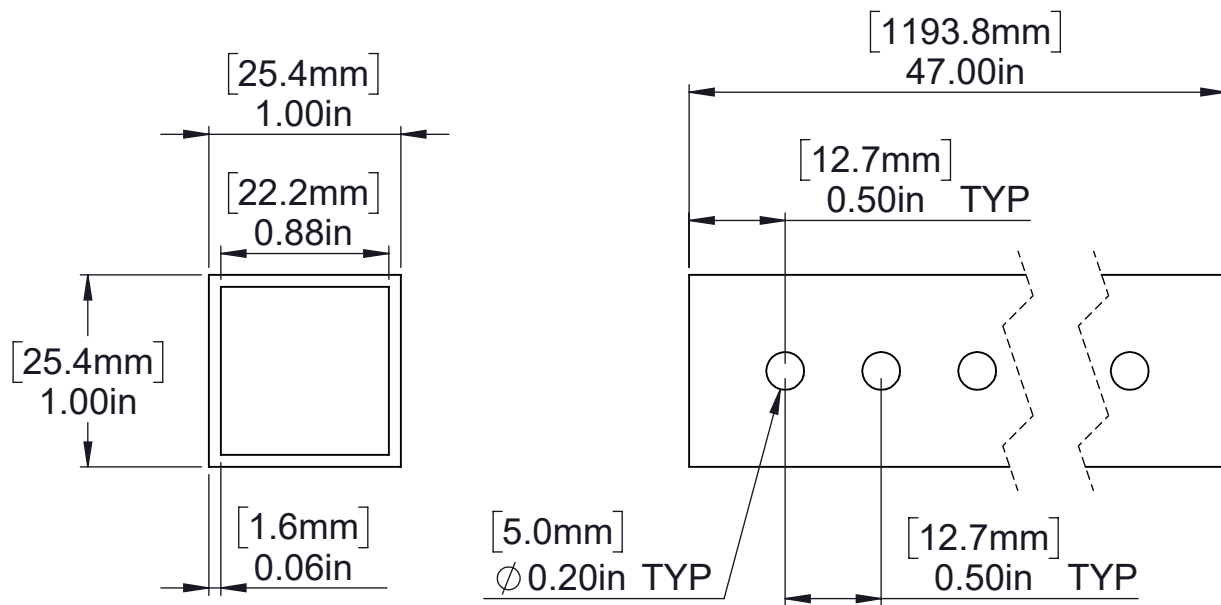

MAXTube - 1x1 - 1/16in Wall - Grid Pattern - 47in

MATERIAL:

Aluminum 6061

FINISH:

Clear Anodized

DATE:

9/16/2024