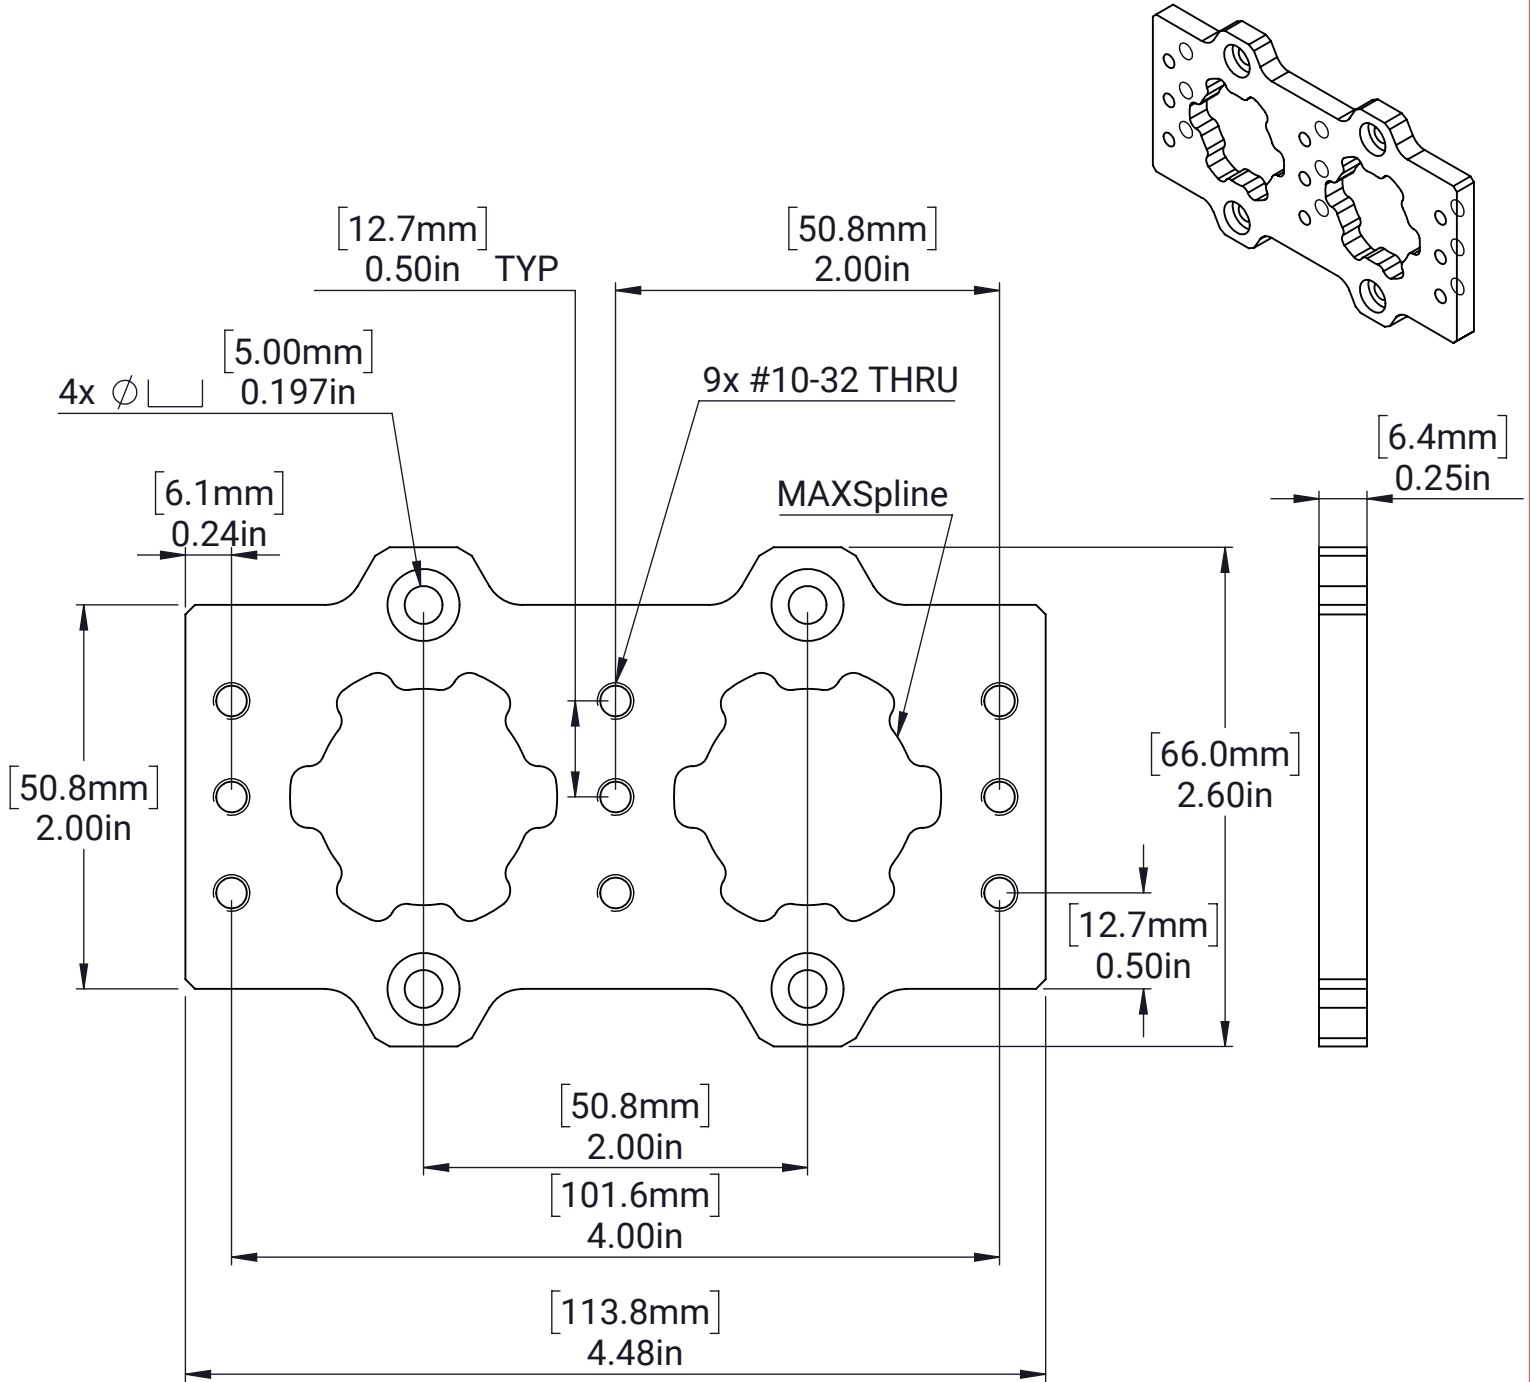

MaxPlanetary Double Mount Adapter

MATERIAL:

6061 Aluminum

FINISH:

Black Anodized

DATE:

10/7/2024