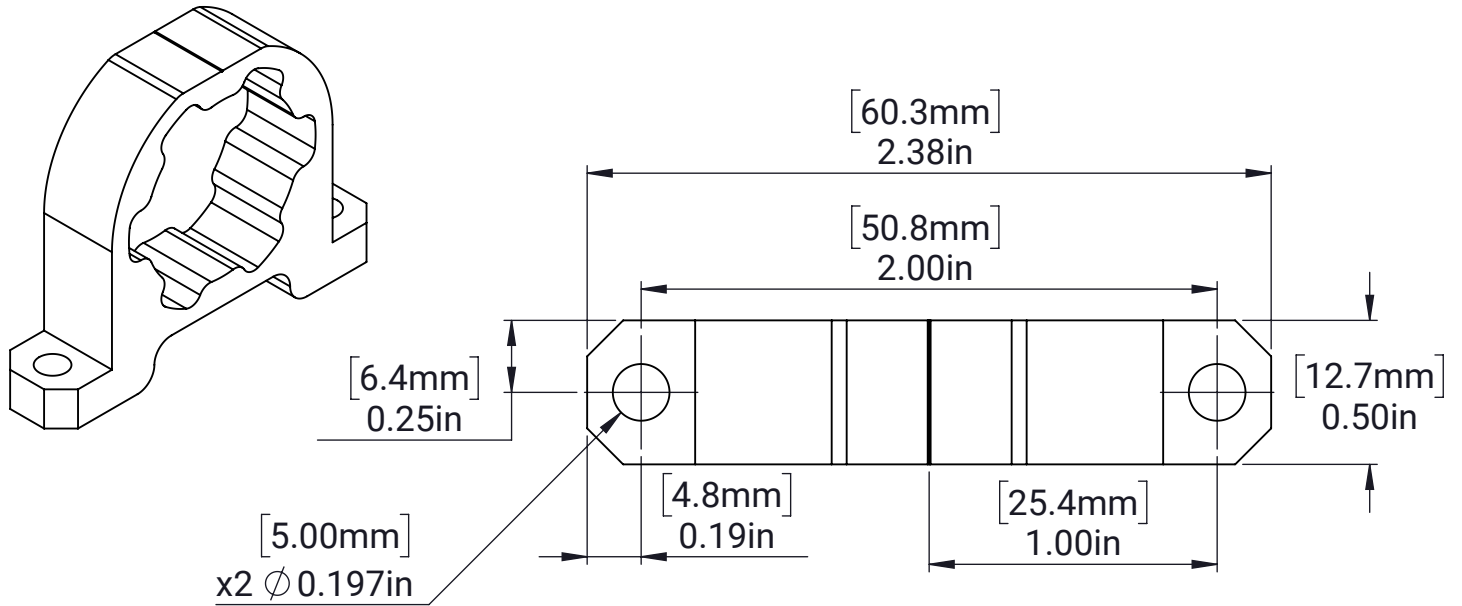

## MAXspline Pillow Block

MATERIAL:

Aluminum 6061

FINISH:

Black Anodized

DATE:

2/7/2024