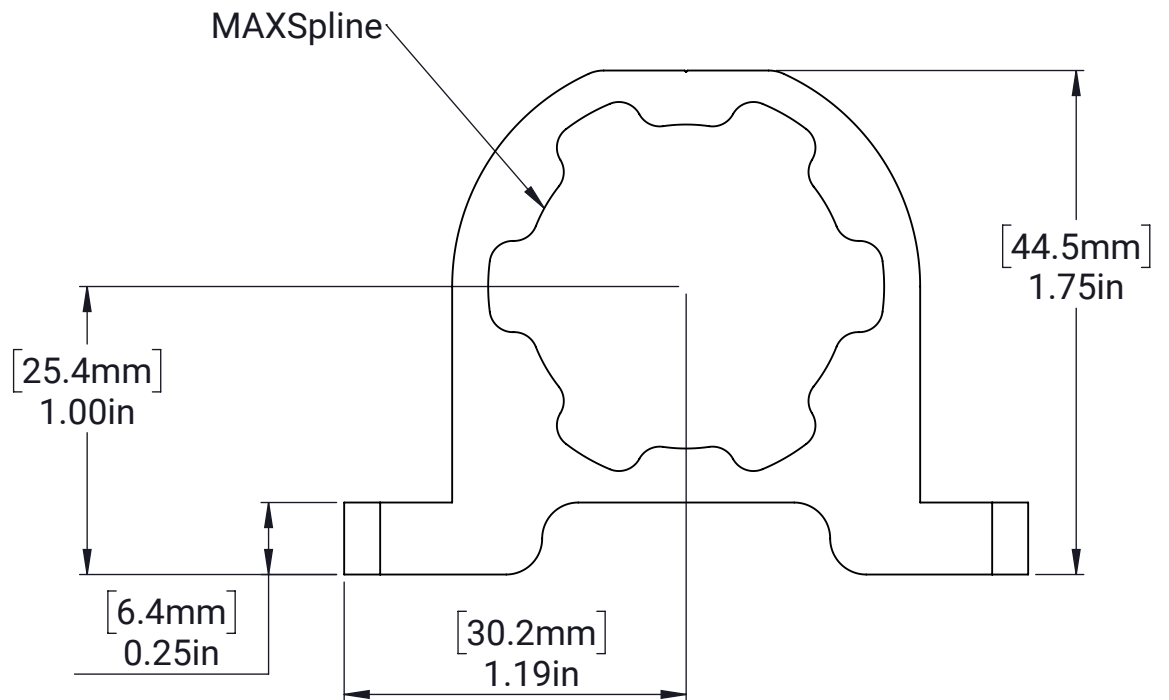

## MAXspline Pillow Block

MATERIAL:

Aluminum 6061

FINISH:

Black Anodized

DATE:

2/7/2024