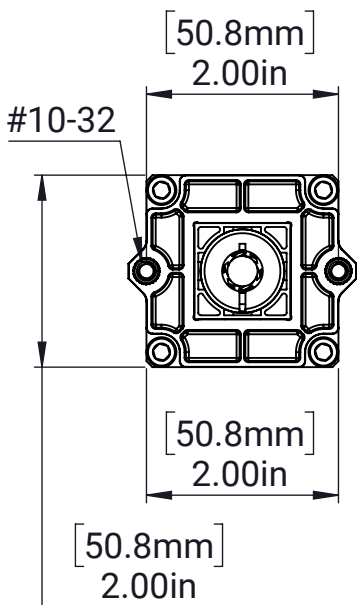

Linear Actuator Kit - 12in Stroke

[11.1mm]
0.44in
HEX INPUT DEPTH

10-32 UNF ∇ 0.25in [6.4mm]

SECTION A-A

[5.0mm]
 ϕ 0.197in CLEARANCE HOLE

MATERIAL:

N/A

FINISH: