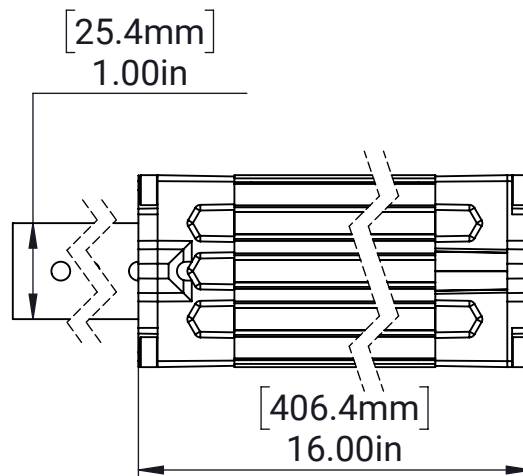

Linear Actuator Kit - 12in Stroke

[11.1mm]
0.44in
HEX INPUT DEPTH

10-32 UNF ∇ 0.25in [6.4mm]

SECTION A-A

[5.0mm]
 ϕ 0.197in CLEARANCE HOLE

MATERIAL:

N/A

FINISH: