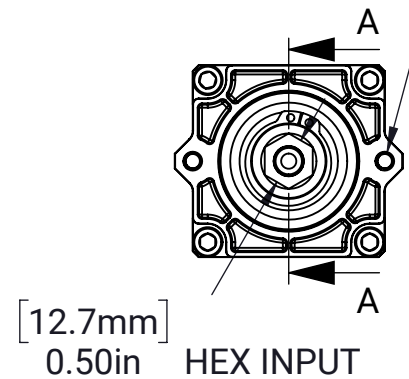

Linear Actuator Kit - 12in Stroke

[11.1mm]
0.44in
HEX INPUT DEPTH

10-32 UNF ∇ 0.25in [6.4mm]

SECTION A-A

[5.0mm]
 ϕ 0.197in CLEARANCE HOLE

MATERIAL:

N/A

FINISH: