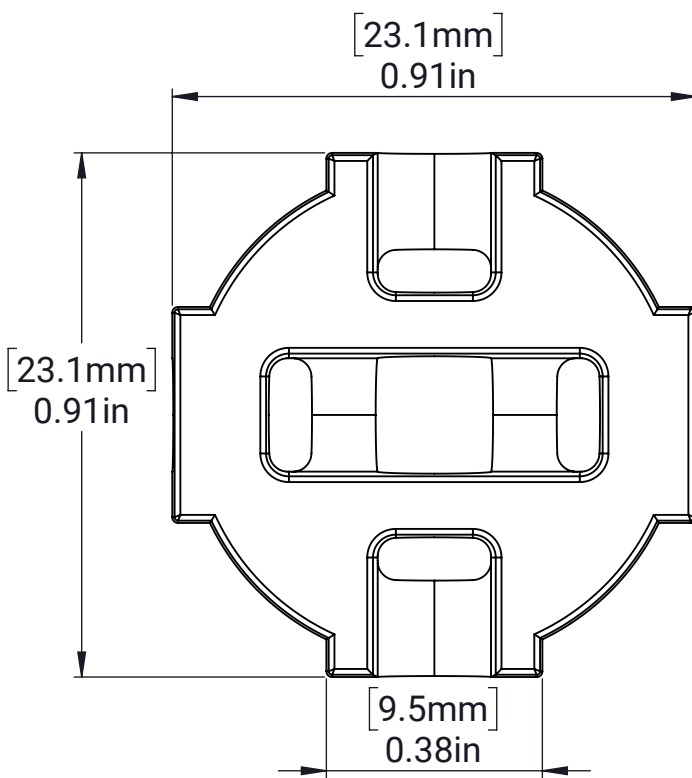

MAXTube Internal Spacer - 1x1

MATERIAL:

Glass-filled Nylon

FINISH:

Black

DATE:

11/29/2023