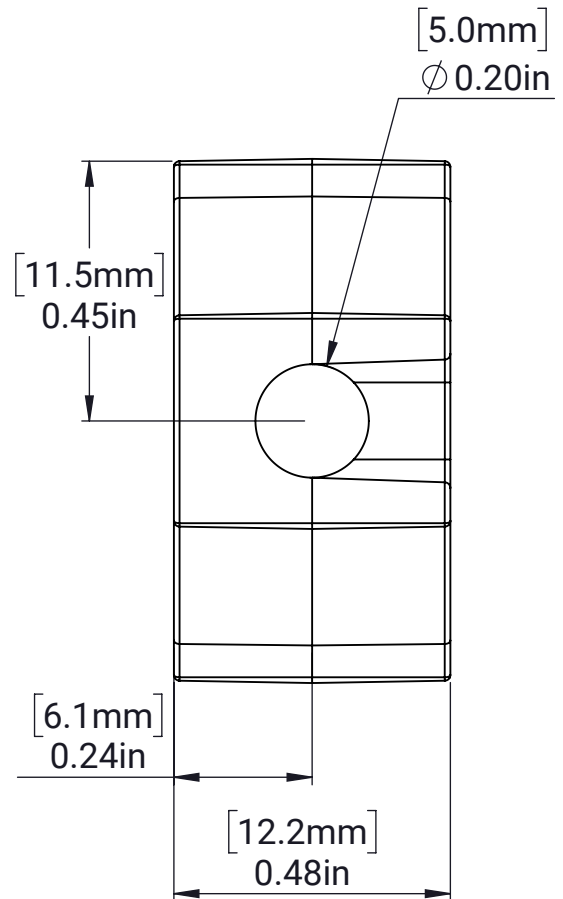

MAXTube Internal Spacer - 1x1

MATERIAL:

Glass-filled Nylon

FINISH:

Black

DATE:

11/29/2023