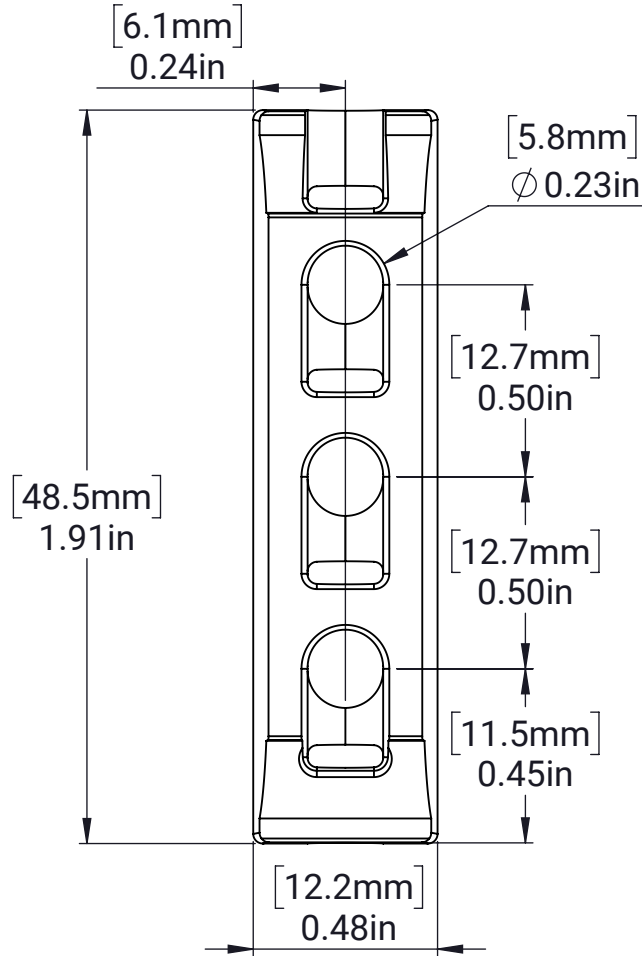

MAXTube Internal Spacer - 2x1 Light

MATERIAL:

Glass-filled Nylon

FINISH:

Black

DATE:

11/29/2023