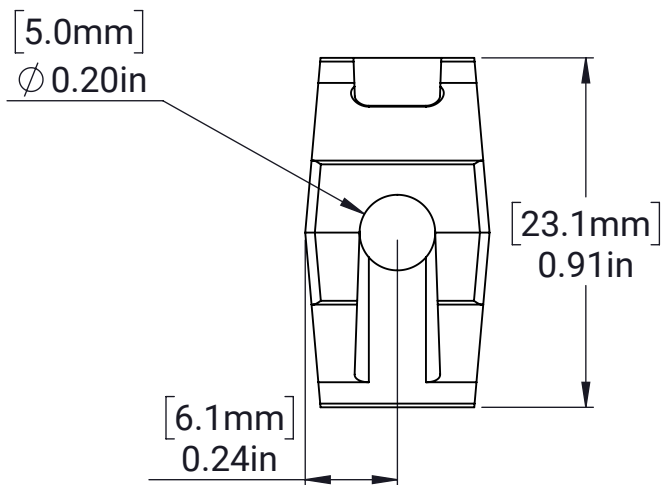

MAXTube Internal Spacer - 2x1 Light

MATERIAL:

Glass-filled Nylon

FINISH:

Black

DATE:

11/29/2023