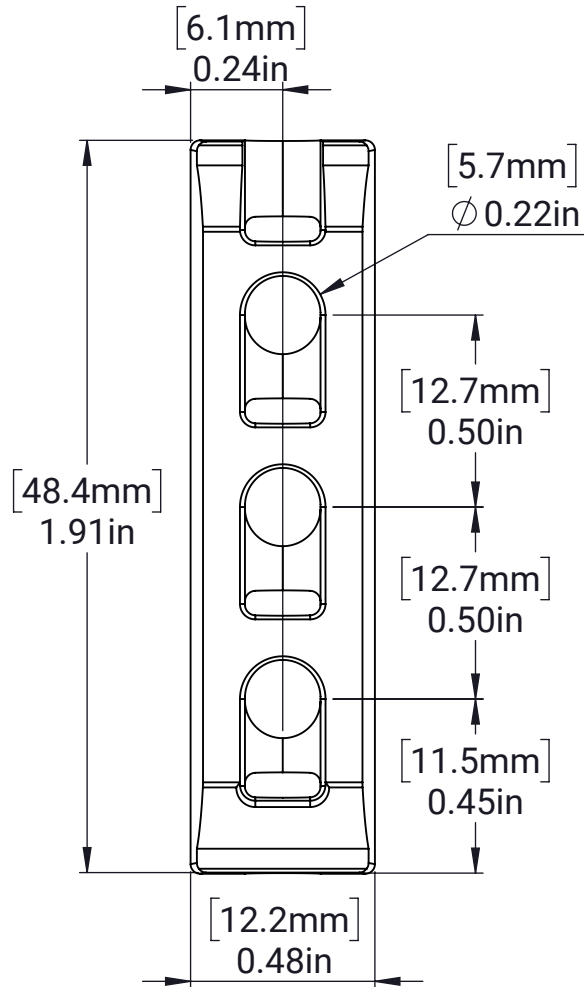

MAXTube Internal Spacer - 2x1

MATERIAL:

Glass-filled Nylon

FINISH:

Black

DATE:

11/29/2023