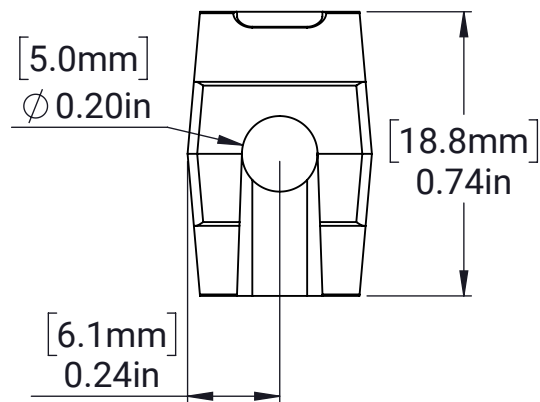

MAXTube Internal Spacer - 2x1

MATERIAL:

Glass-filled Nylon

FINISH:

Black

DATE:

11/29/2023