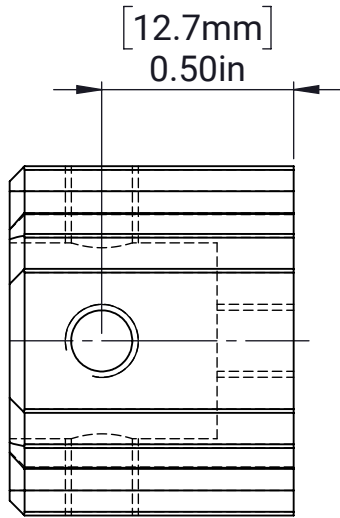

## MAXTube Endcap - 1x1

MATERIAL:

Aluminum 6061

FINISH:

Black Anodized

DATE:

11/10/2022