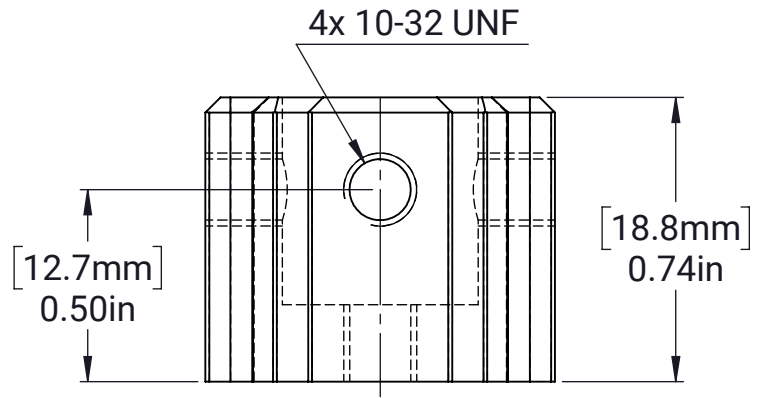

## MAXTube Endcap - 1x1

MATERIAL:

Aluminum 6061

FINISH:

Black Anodized

DATE:

11/10/2022