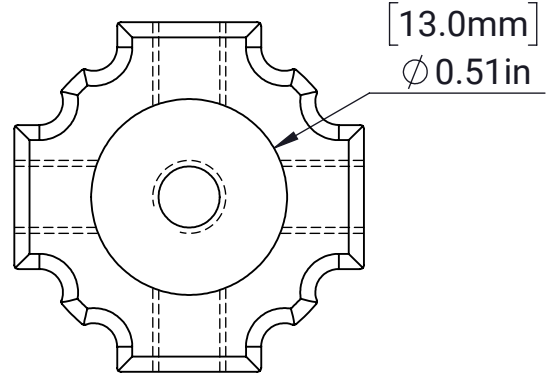

## MAXTube Endcap - 1x1

MATERIAL:

Aluminum 6061

FINISH:

Black Anodized

DATE:

11/10/2022