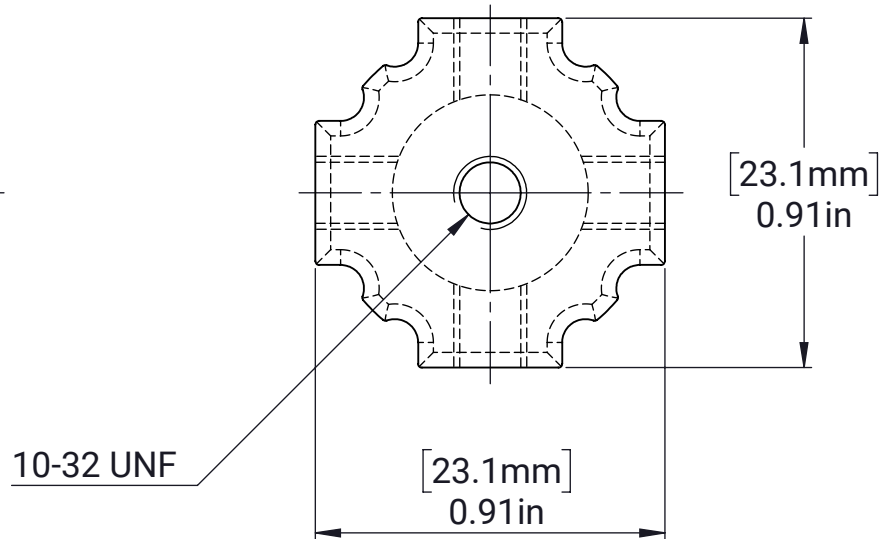

## MAXTube Endcap - 1x1

MATERIAL:

Aluminum 6061

FINISH:

Black Anodized

DATE:

11/10/2022