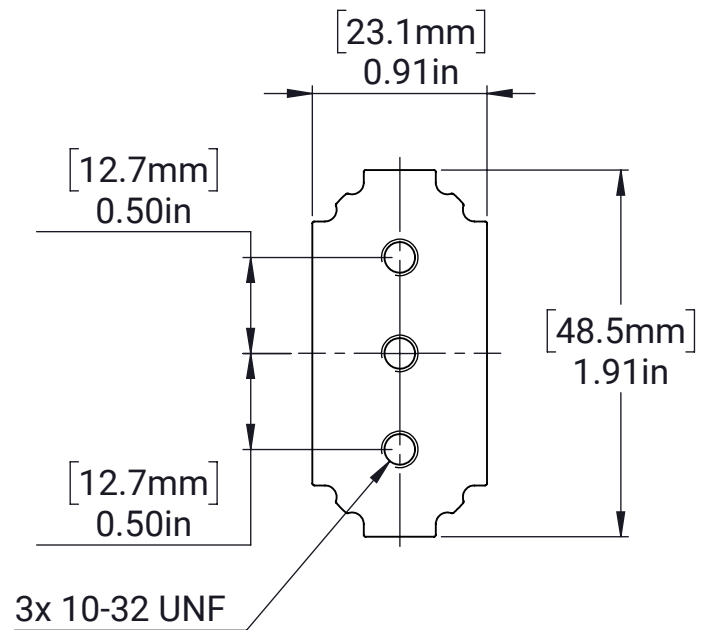

MAXTube Endcap - 2x1 Light

MATERIAL:

Aluminum 6061

FINISH:

Black Anodized

DATE:

11/10/2022