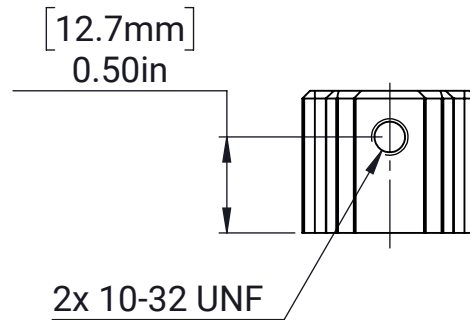

MAXTube Endcap - 2x1 Light

MATERIAL:

Aluminum 6061

FINISH:

Black Anodized

DATE:

11/10/2022