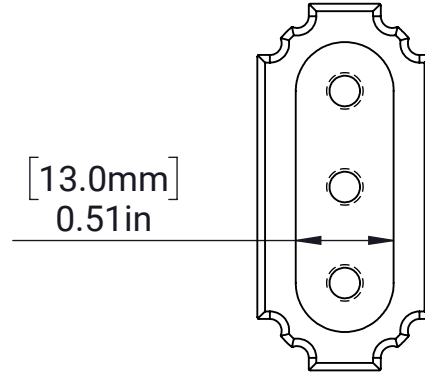

MAXTube Endcap - 2x1 Light

MATERIAL:

Aluminum 6061

FINISH:

Black Anodized

DATE:

11/10/2022