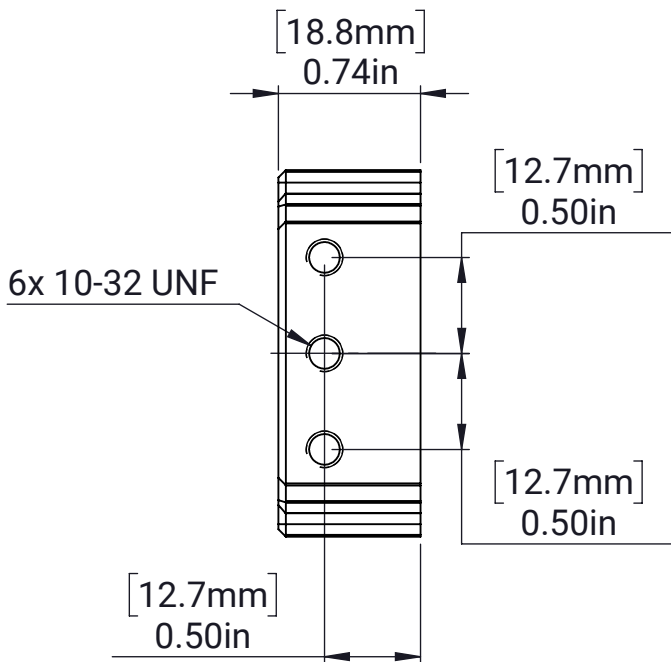

MAXTube Endcap - 2x1 Light

MATERIAL:

Aluminum 6061

FINISH:

Black Anodized

DATE:

11/10/2022