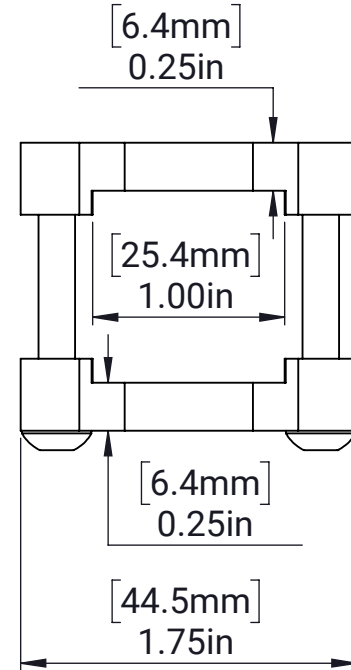

MAXSpline Bearing Block - 1x1

SECTION A-A

4x Button Head Hex Drive
Screw #10-32 x1-1/2in
(REV-29-2955)

MATERIAL:

Aluminum 6061

FINISH:

Black Anodized

DATE: