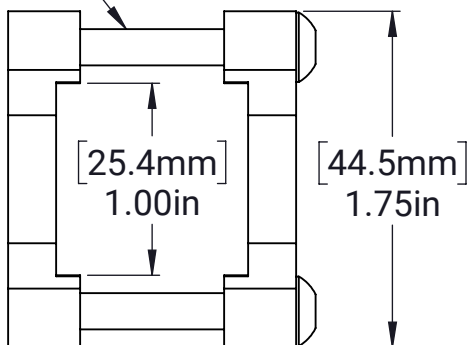

MAXSpline Bearing Block - 1x1

SECTION A-A

4x Button Head Hex Drive
Screw #10-32 x1-1/2in
(REV-29-2955)

MATERIAL:

Aluminum 6061

FINISH:

Black Anodized

DATE: