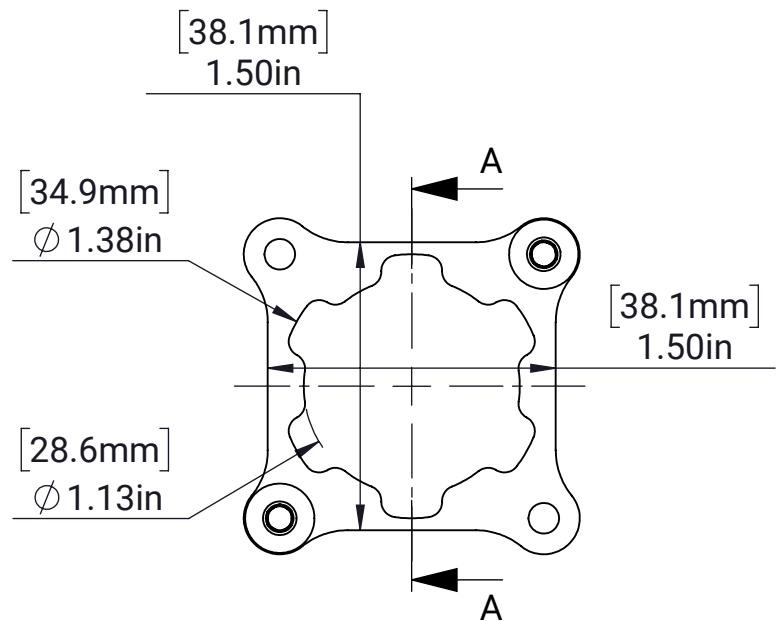

MAXSpline Bearing Block - 1x1

SECTION A-A

4x Button Head Hex Drive
Screw #10-32 x1-1/2in
(REV-29-2955)

MATERIAL:

Aluminum 6061

FINISH:

Black Anodized

DATE: