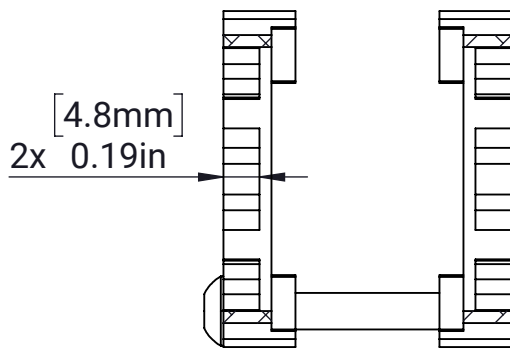

MAXSpline Bearing Block - 1x1

SECTION A-A

4x Button Head Hex Drive
Screw #10-32 x1-1/2in
(REV-29-2955)

MATERIAL:

Aluminum 6061

FINISH:

Black Anodized

DATE: