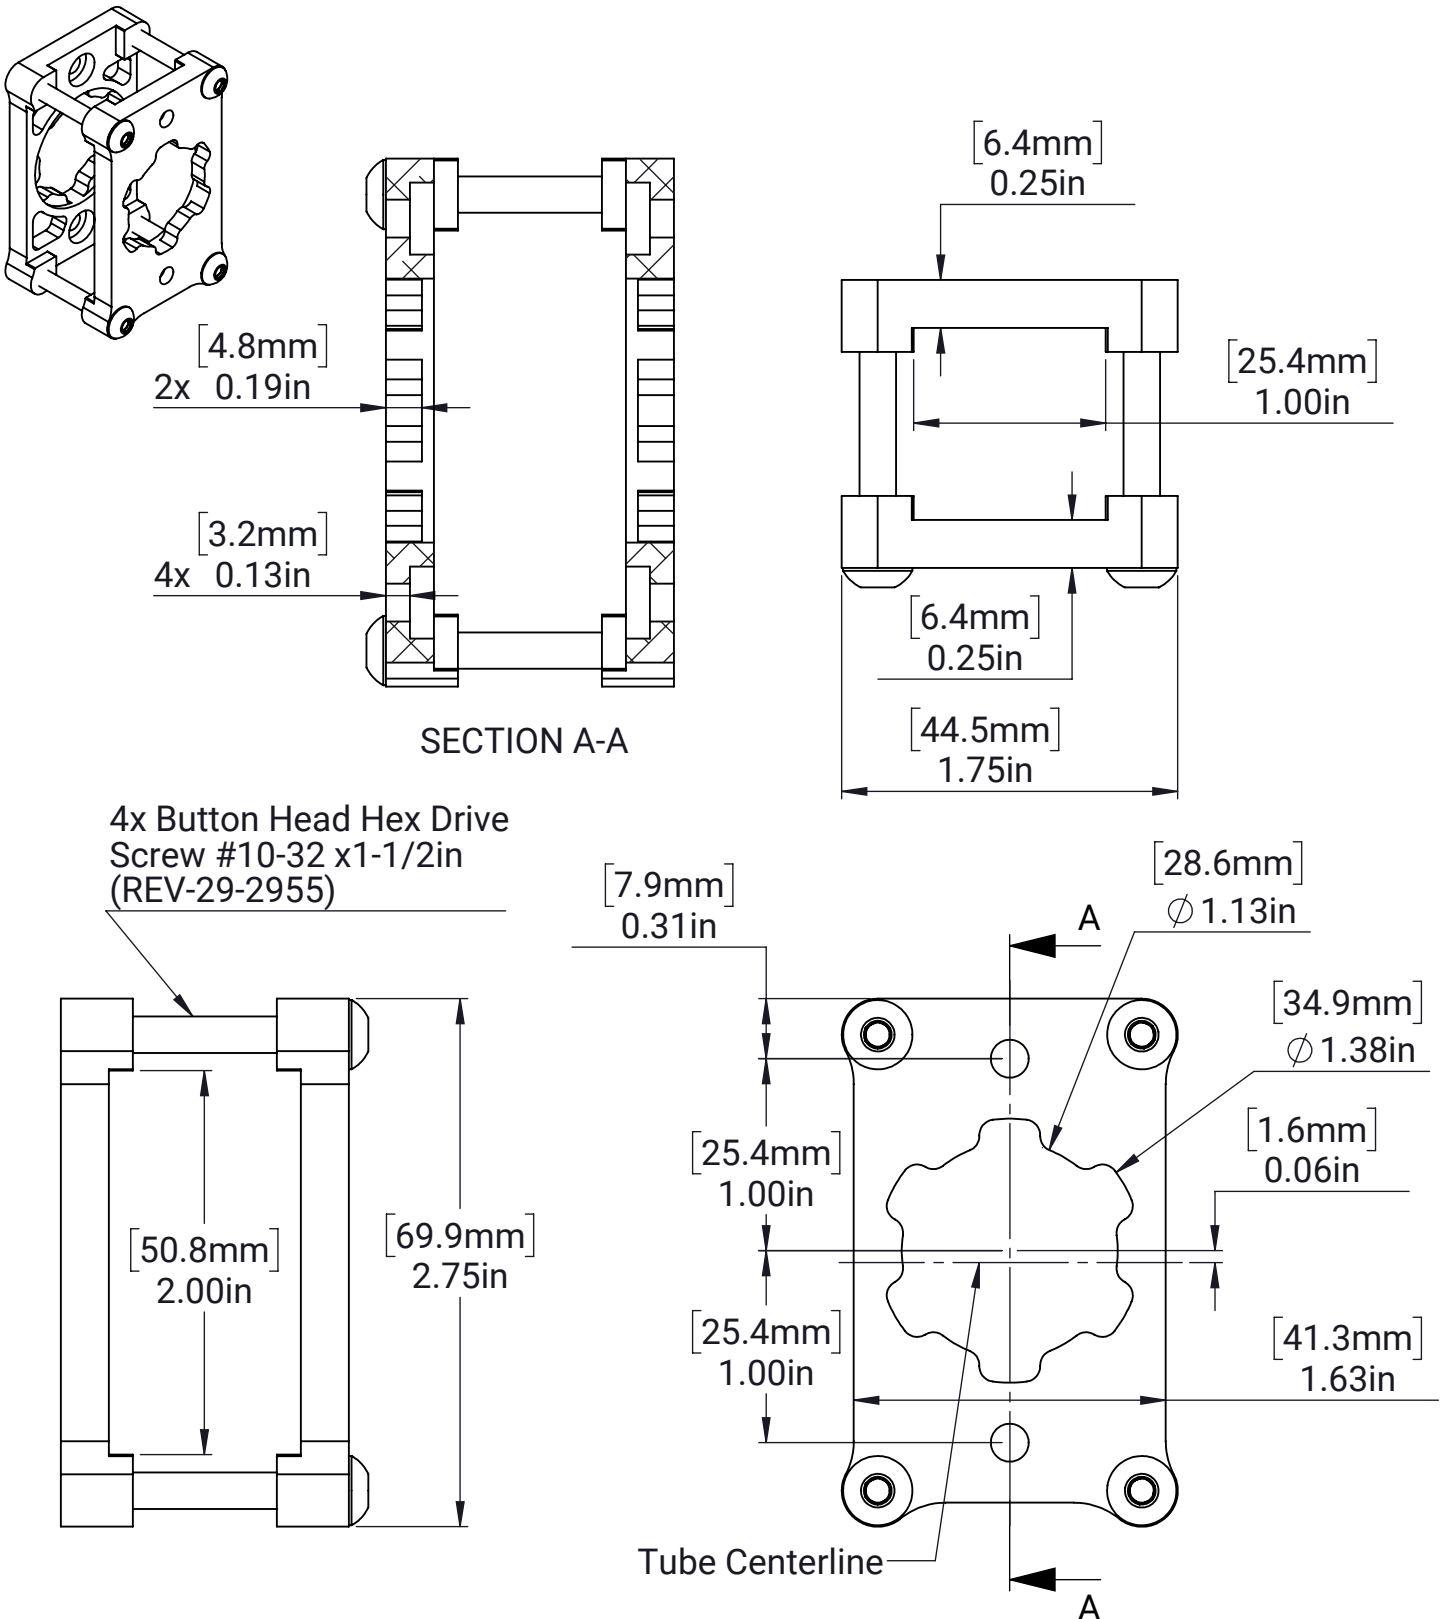

MAXSpline Bearing Block - 2x1

MATERIAL:

Aluminum 6061

FINISH:

Black Anodized

DATE:

11/10/2022