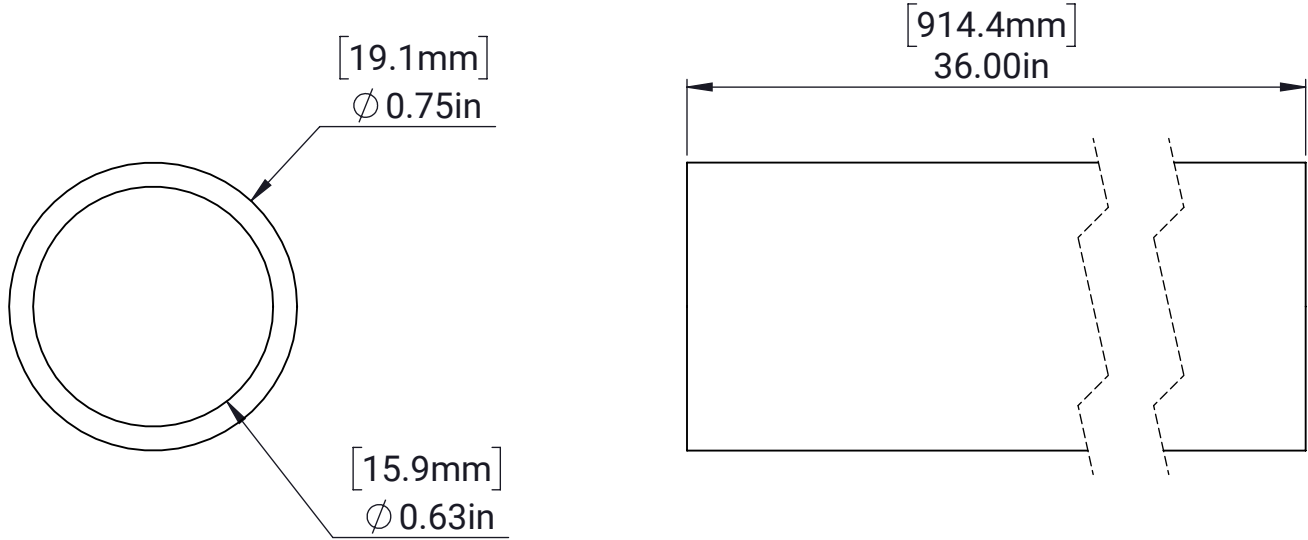

Dead Axle Tube - 3/4in - 36in

MATERIAL:

Aluminum 6061

FINISH:

Clear Anodized

DATE:

9/12/2022