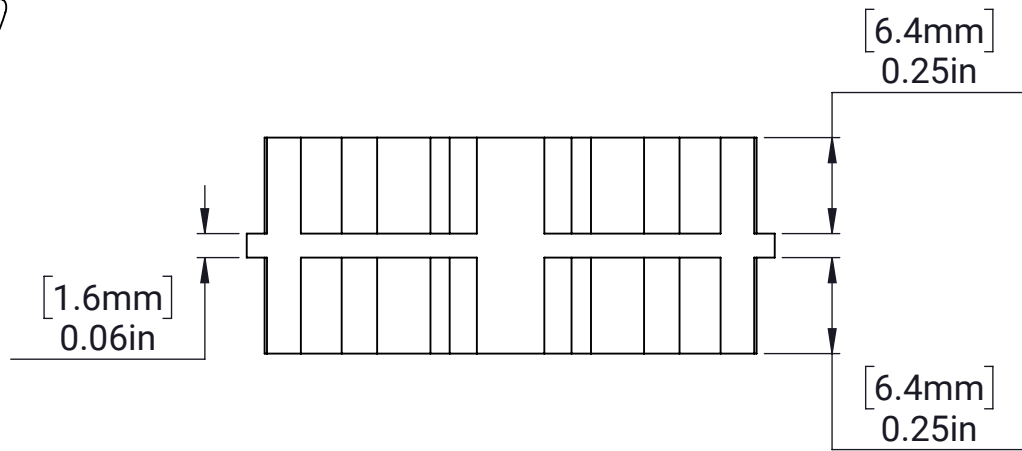

MAXHub - Double Sided

MATERIAL:

Glass-Filled Nylon

FINISH:

Black

DATE:

8/16/2022