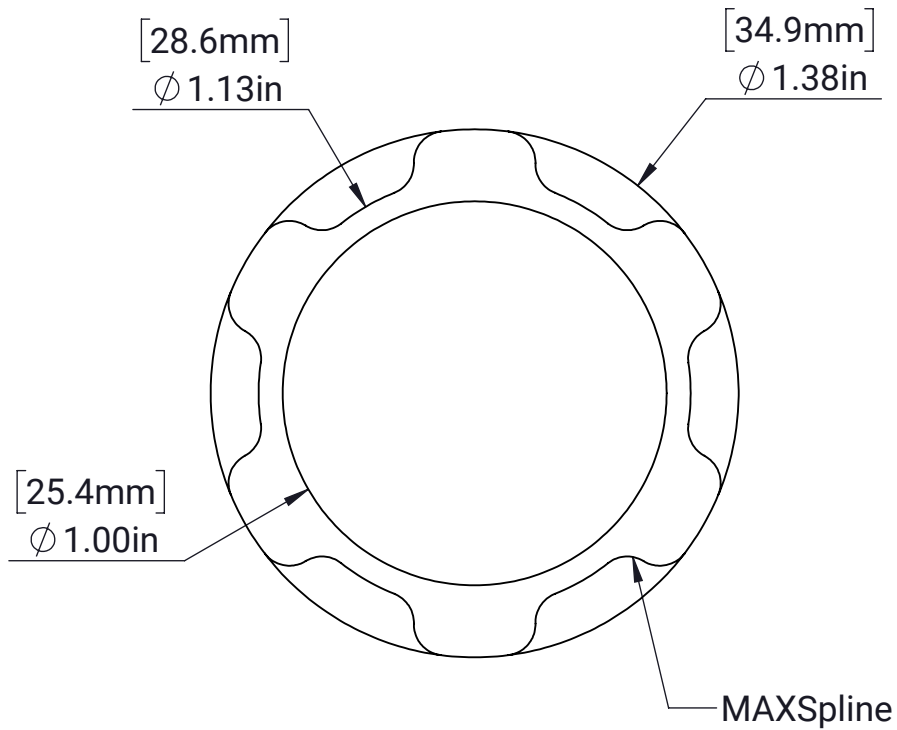

MAXHub - Double Sided

MATERIAL:

Glass-Filled Nylon

FINISH:

Black

DATE:

8/16/2022