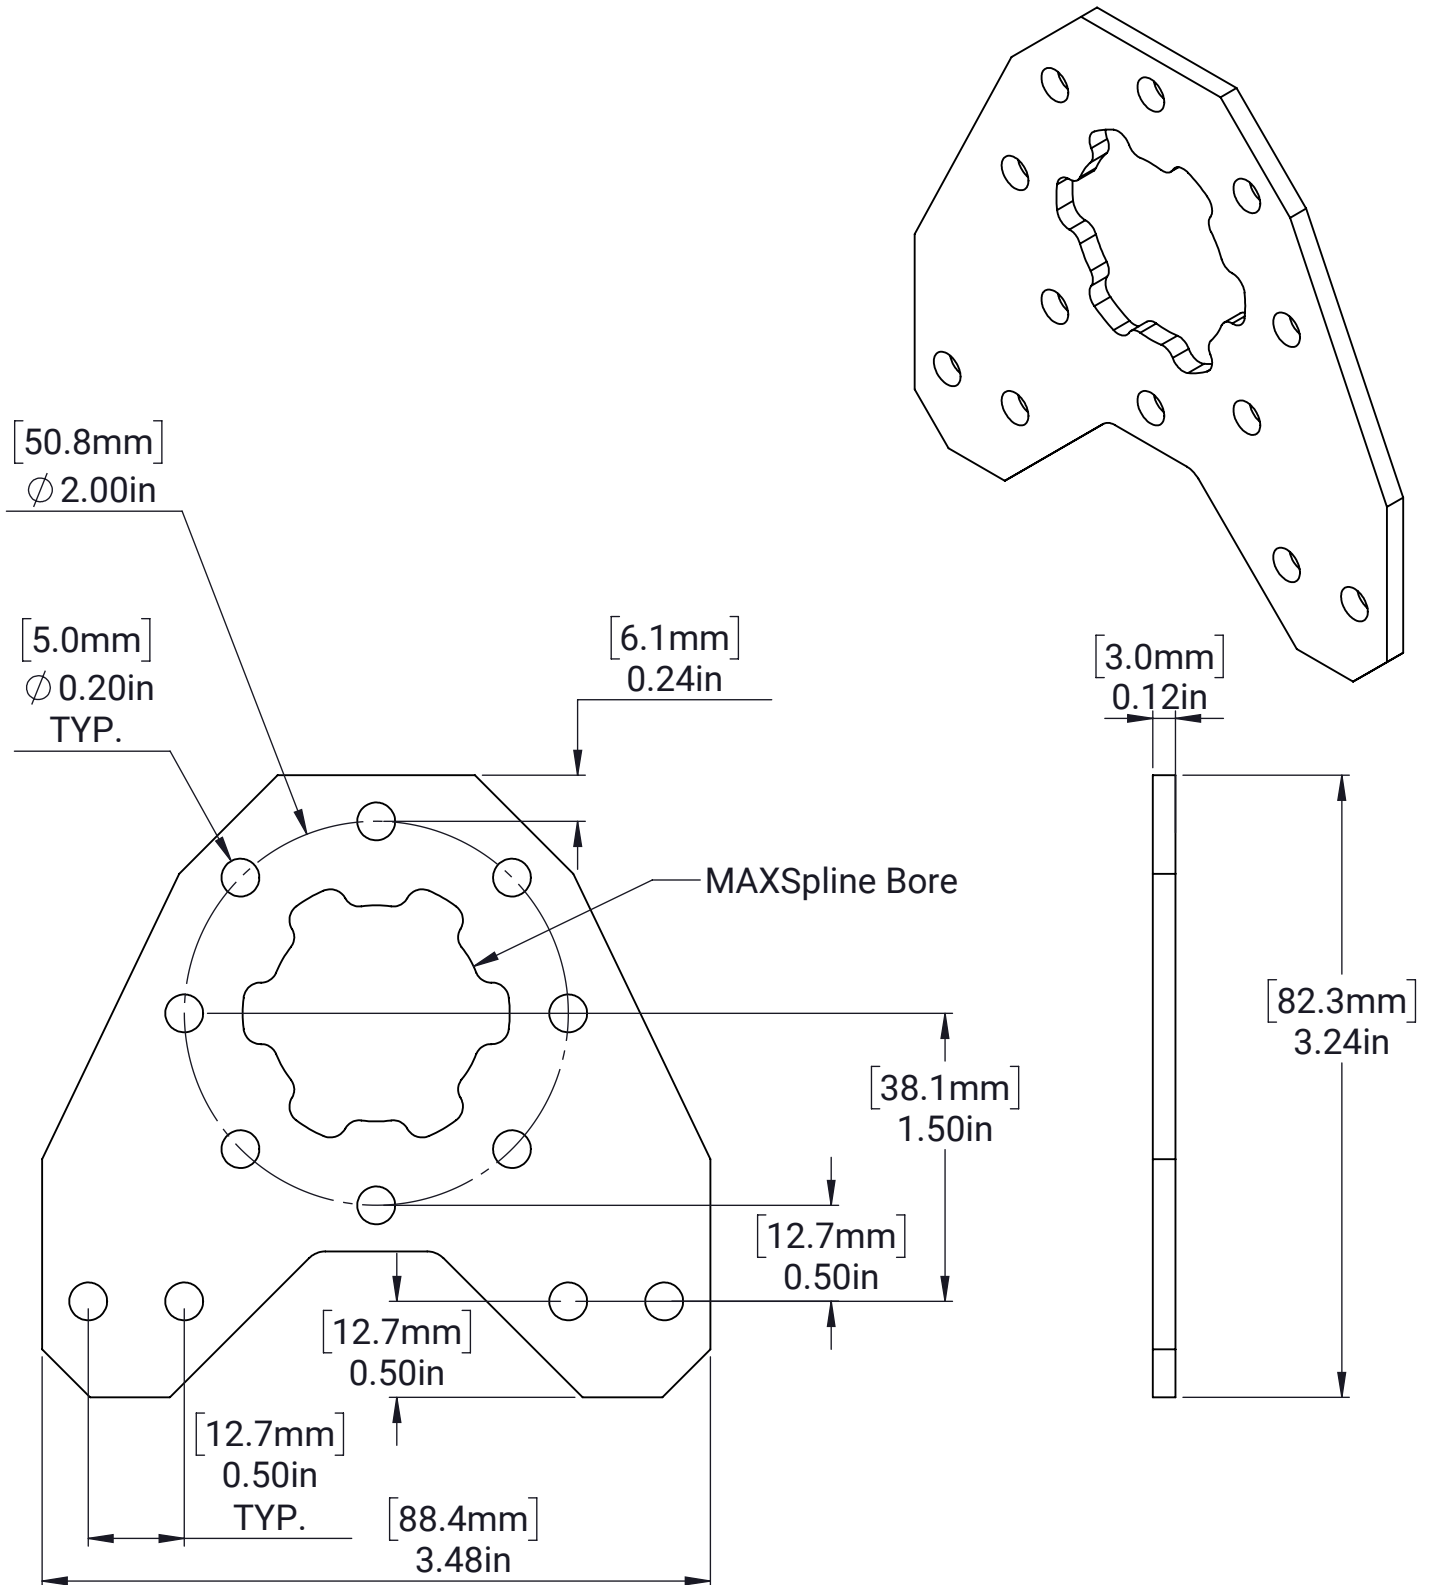

MAXSpline Bracket - Motor Mount - Flat

MATERIAL:

Aluminum 5052

FINISH:

Plain

DATE:

12/16/2024