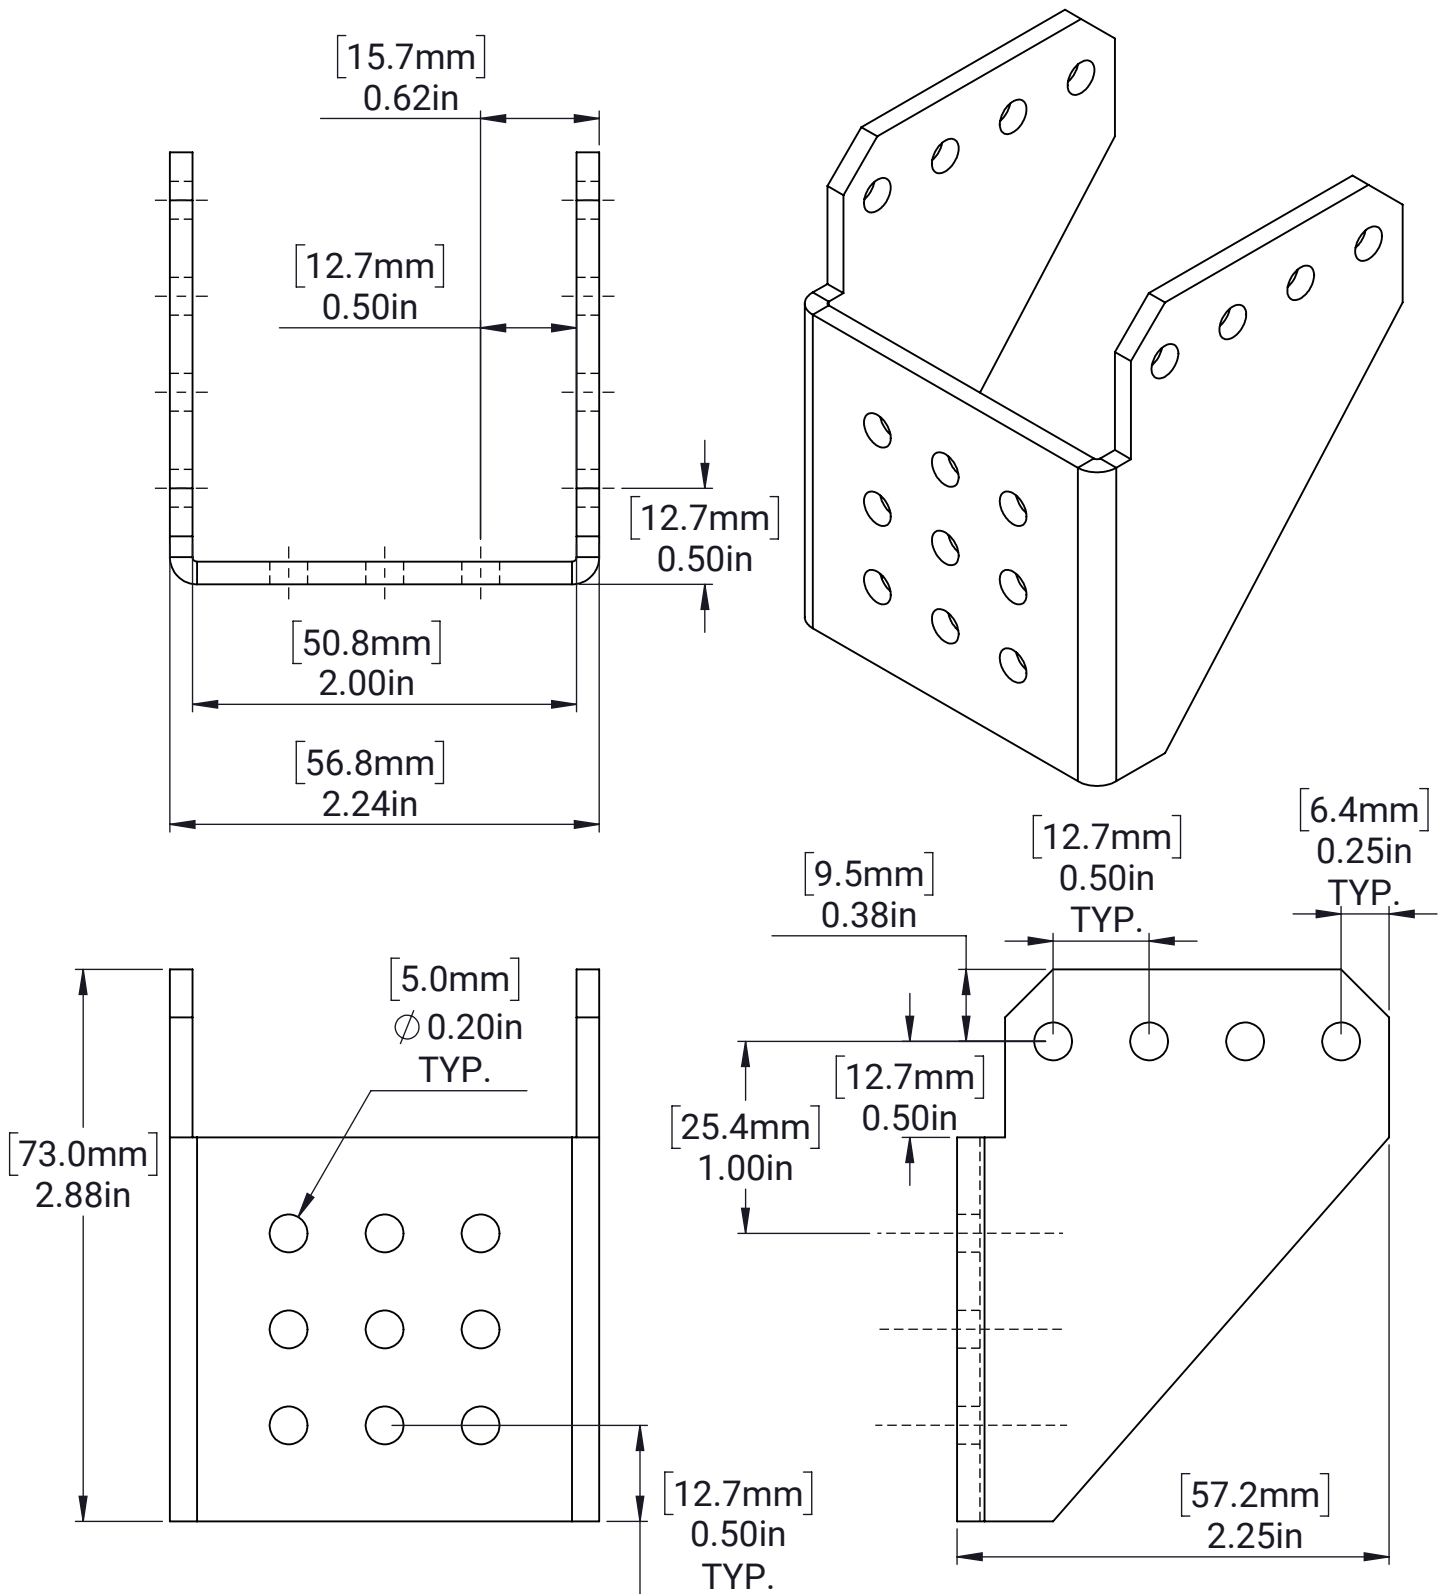

## Lap Joint Bracket - 2in

MATERIAL:

5052 Aluminum

FINISH:

Plain

DATE:

12/16/2024