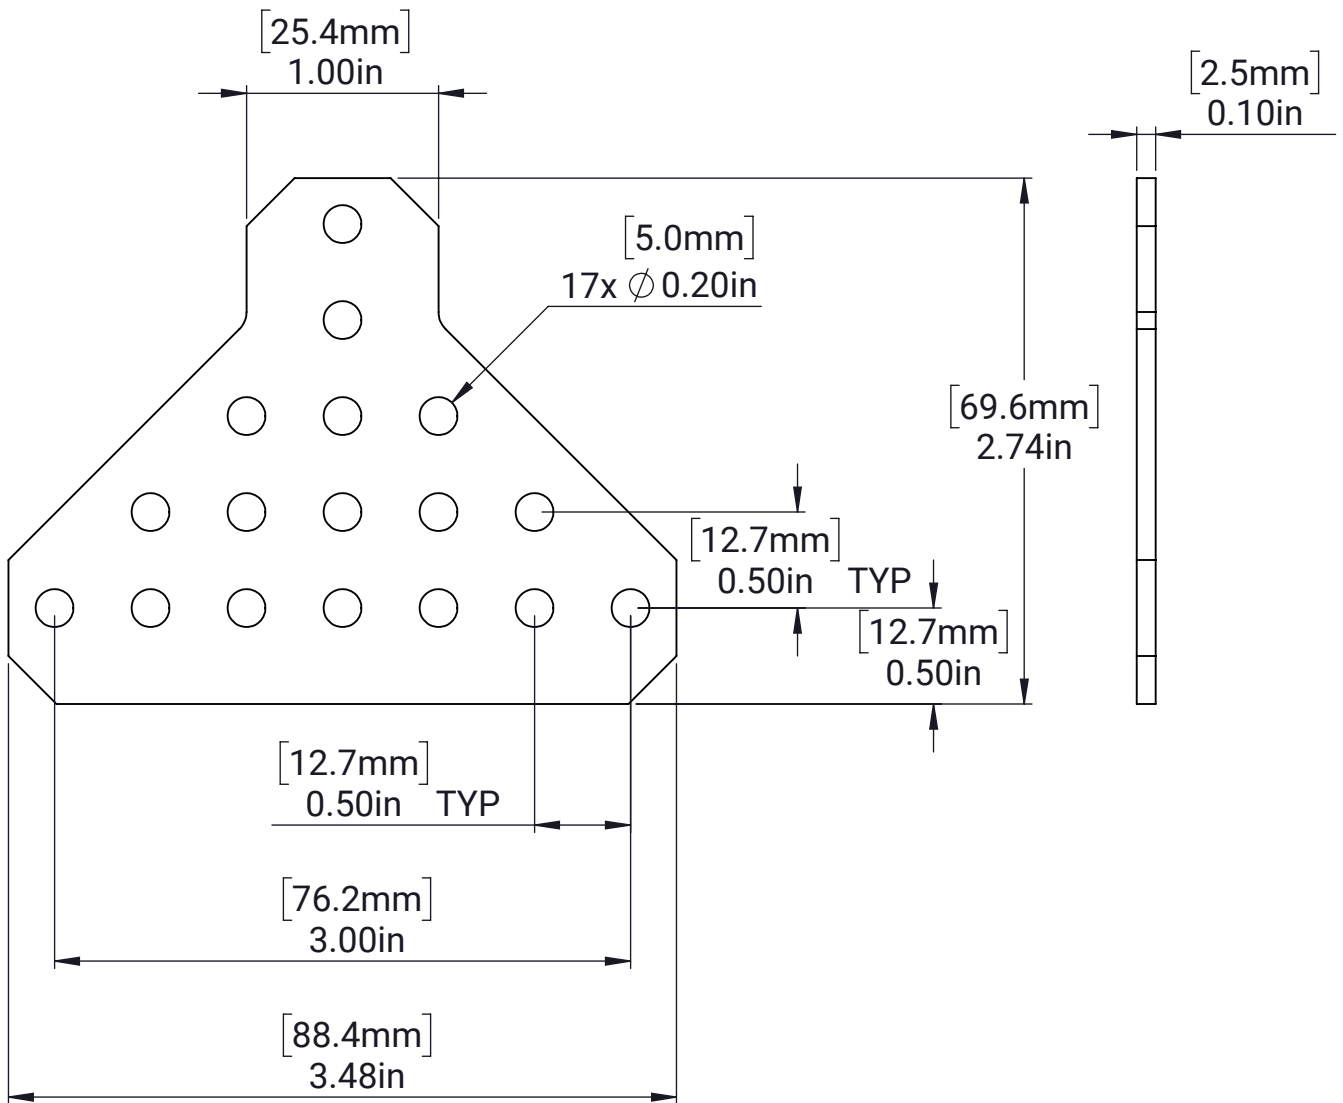

Part Name 1in Bracket - T-Shape

MATERIAL:

Aluminum 5052

FINISH:

N/A

DATE:

6/16/2022