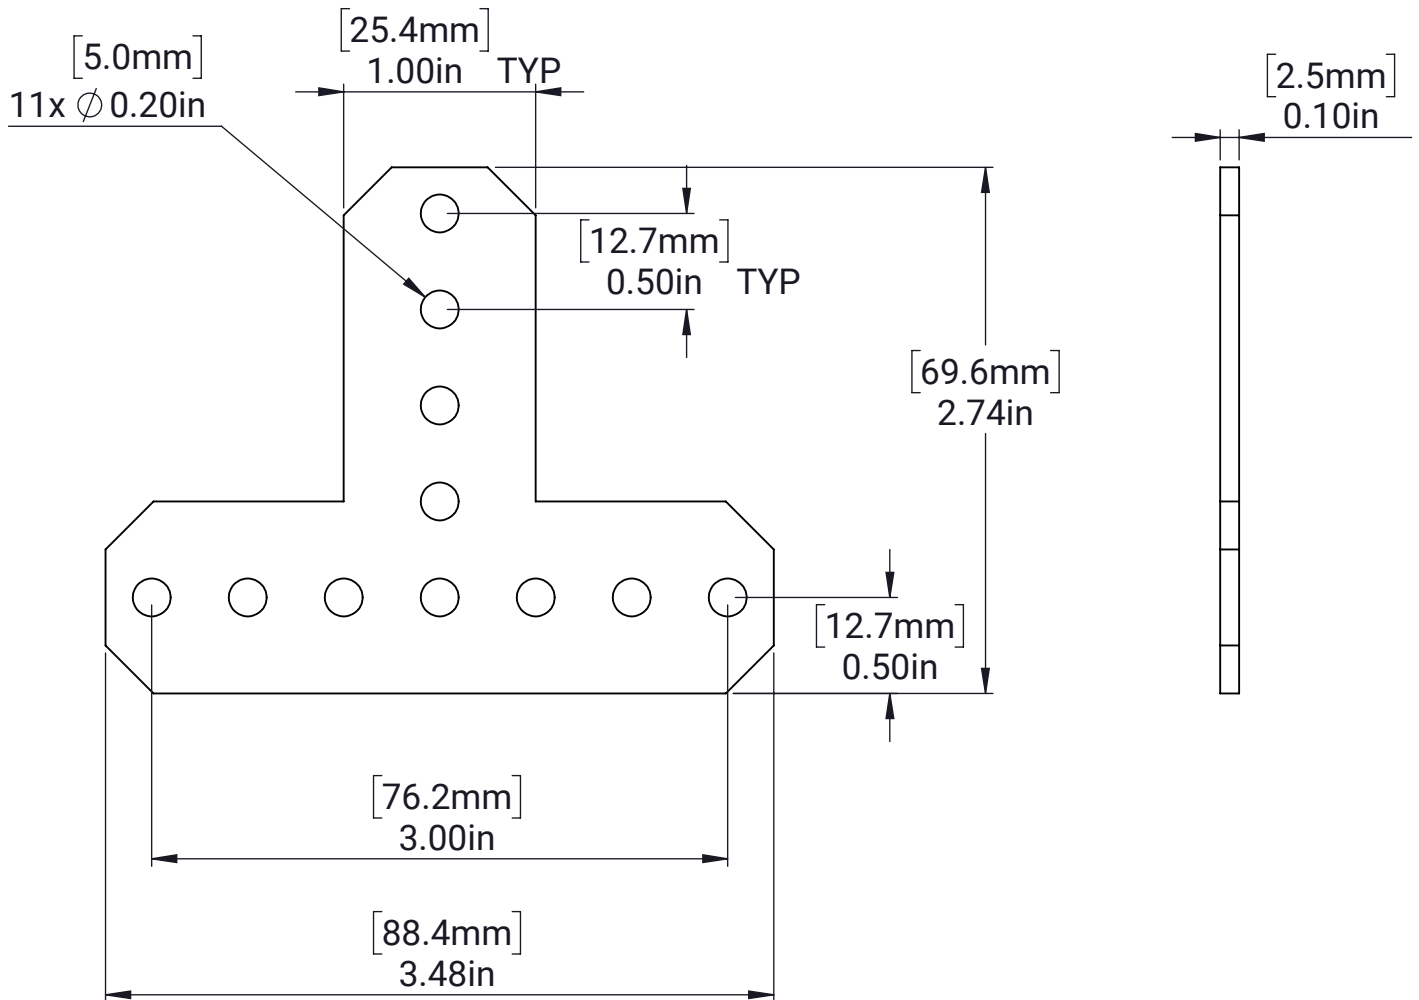

## T-Shape - Sharp Interior

MATERIAL:

Aluminum 5052

FINISH:

N/A

DATE:

6/16/2022