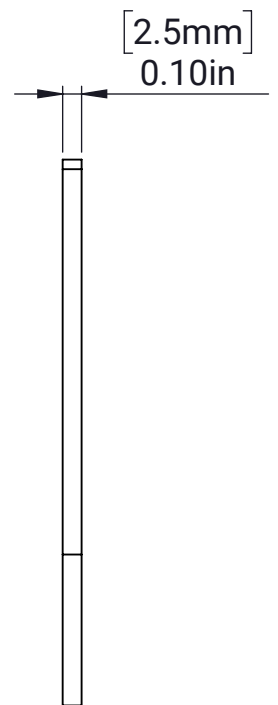

1in Bracket - Internal 3-4-5 - Steep

MATERIAL:

Aluminum 5052

FINISH:

N/A

DATE:

6/16/2022