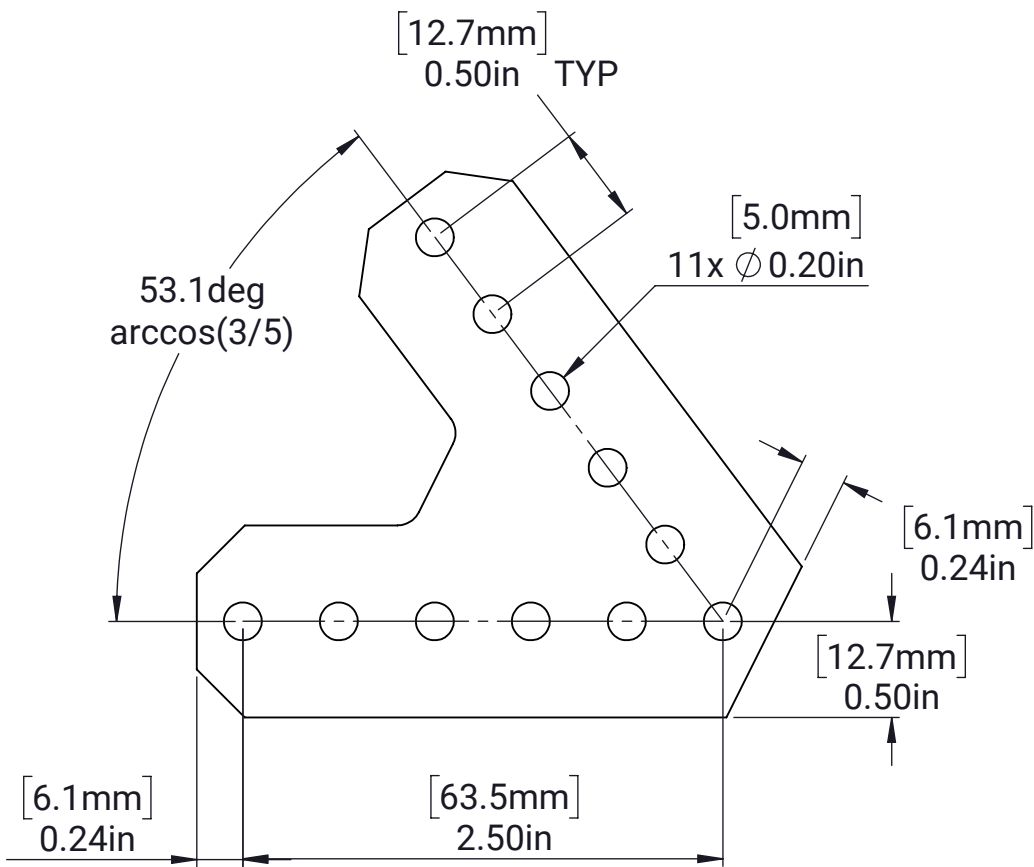

1in Bracket - Internal 3-4-5 - Steep

MATERIAL:

Aluminum 5052

FINISH:

N/A

DATE:

6/16/2022