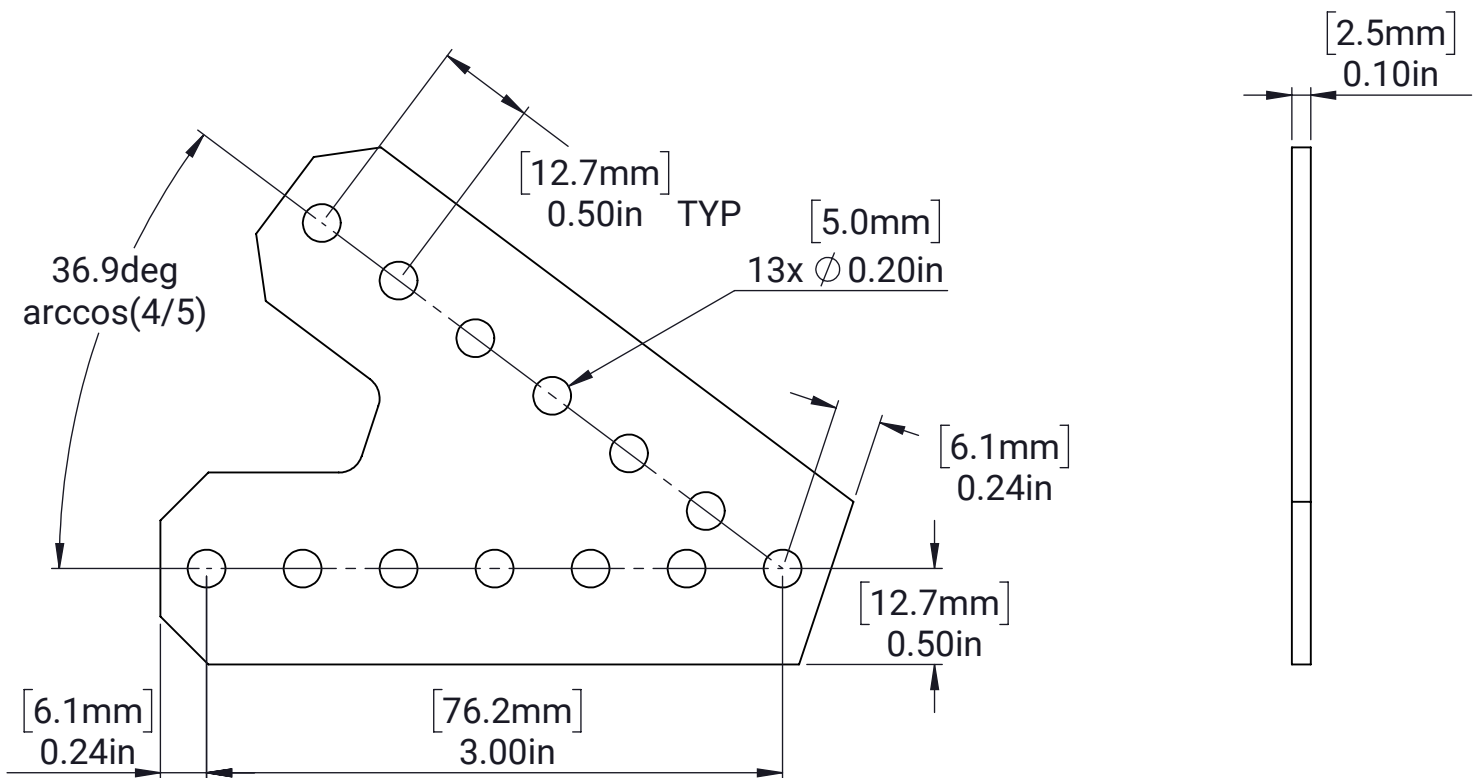

1in Bracket - Internal 3-4-5 - Shallow

MATERIAL:

Aluminum 5052

FINISH:

N/A

DATE:

6/16/2022