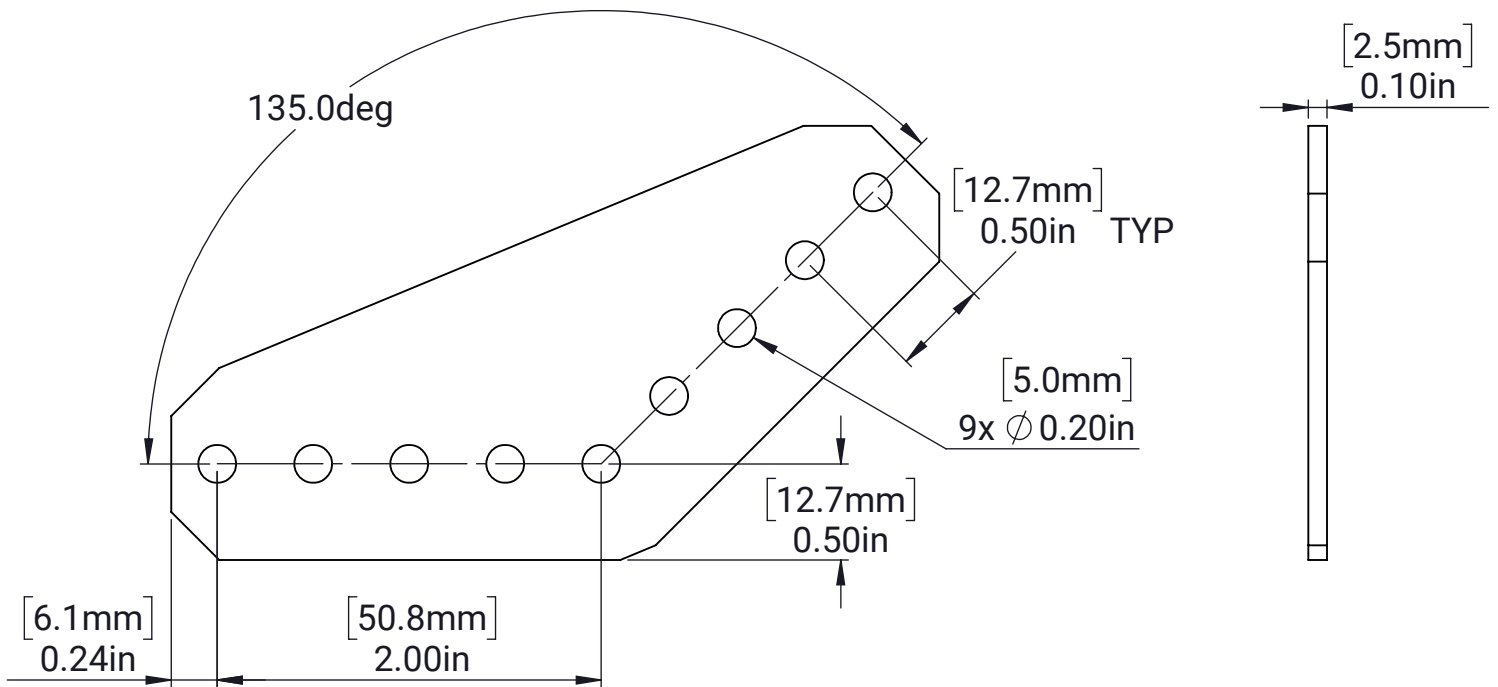

## 1in Bracket - 135deg

MATERIAL:

Aluminum 5052

FINISH:

N/A

DATE:

6/16/2022