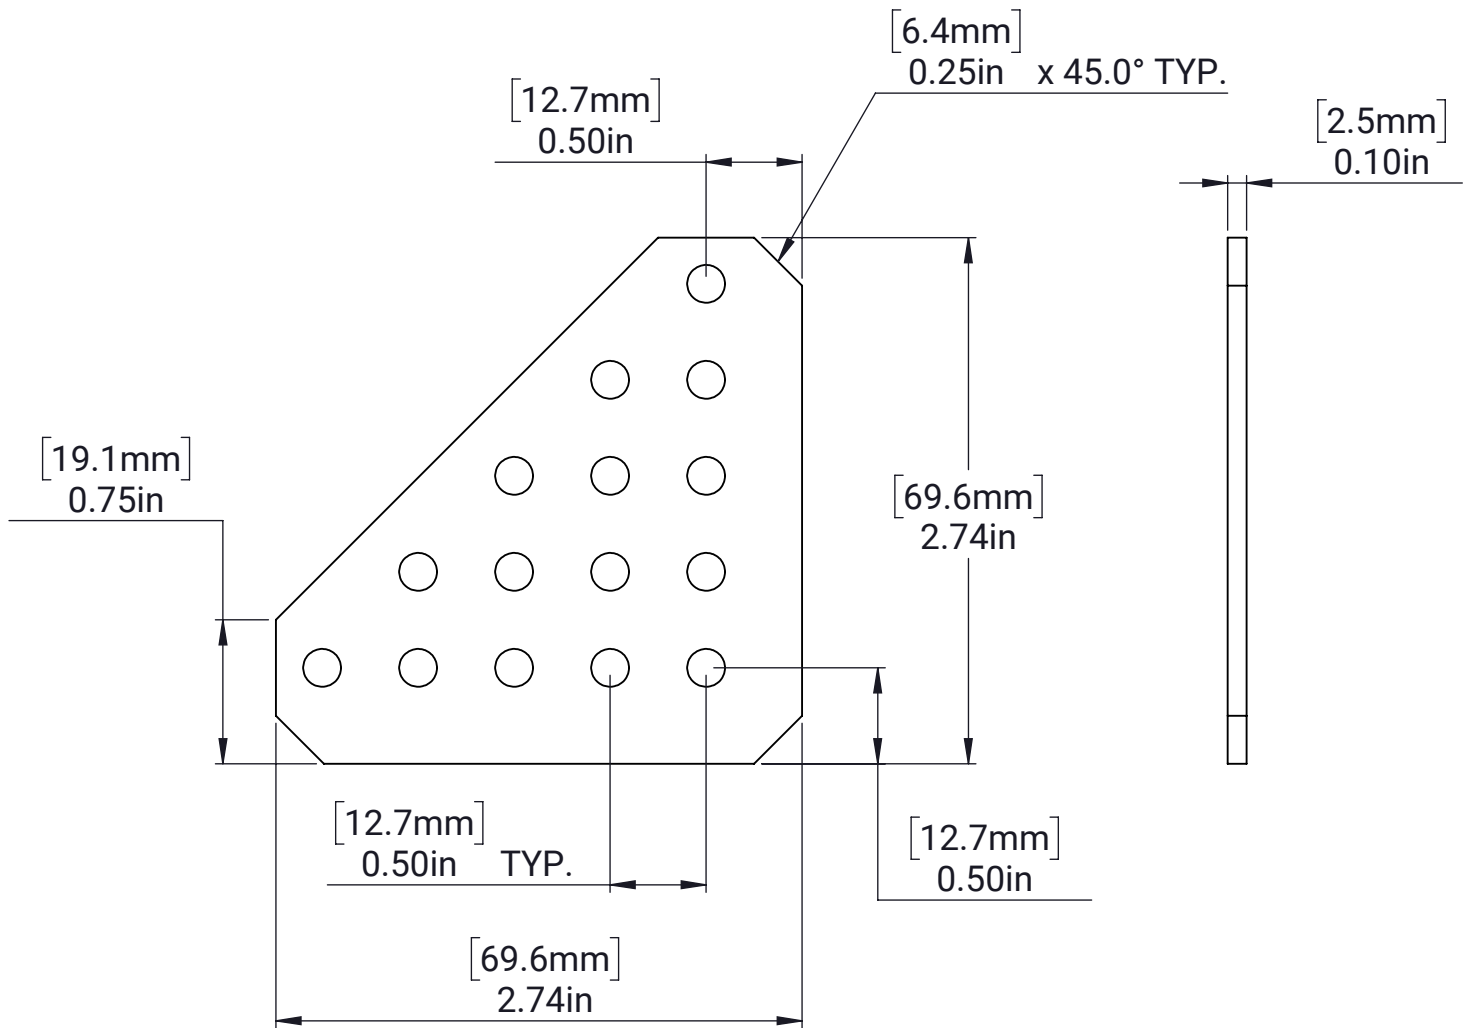

Plate Bracket, 90deg, Full Gusset

MATERIAL:

Aluminum 5052

FINISH:

Plain

DATE:

6/16/2022