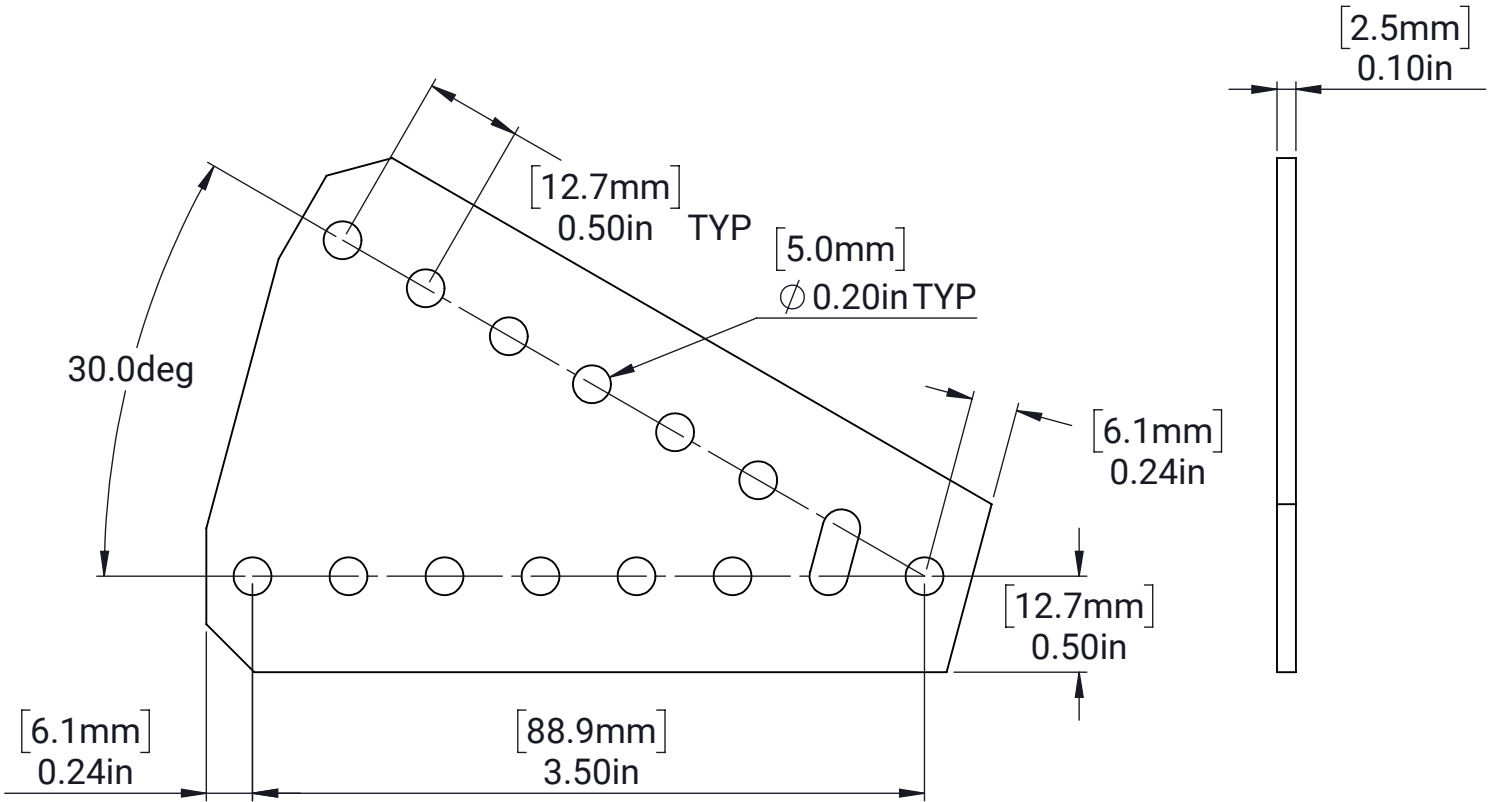

1in Bracket - 30deg

MATERIAL:

Aluminum 5052

FINISH:

N/A

DATE:

6/16/2022