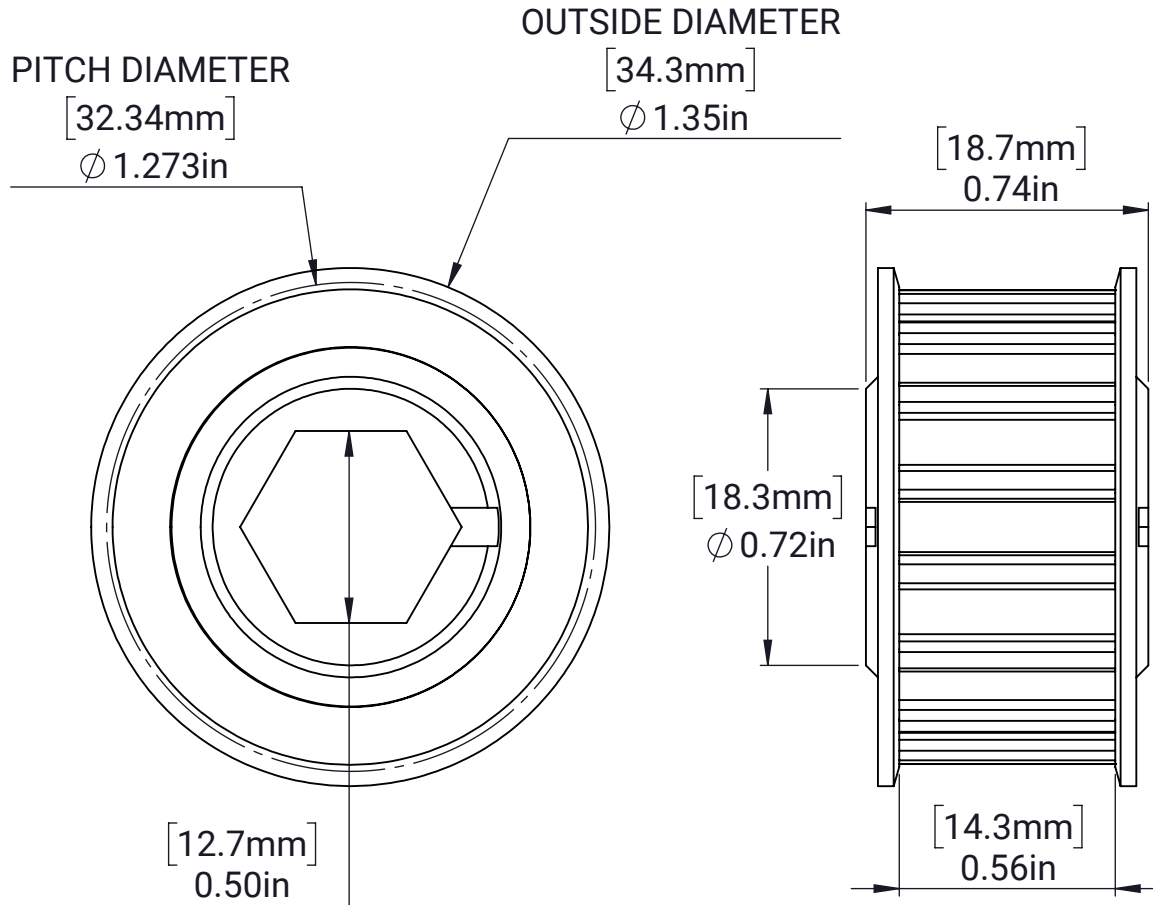

**RT25 Aluminum Pulley - 1/2in Hex -  
1/2in Width - 16 Tooth**

MATERIAL:

Aluminum 6061

FINISH:

Black Anodized

DATE:

12/19/2022