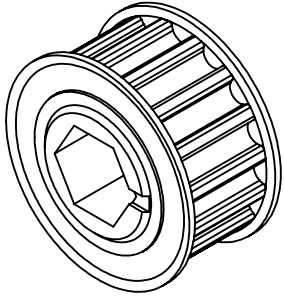

**RT25 Aluminum Pulley - 1/2in Hex -  
1/2in Width - 16 Tooth**

MATERIAL:

Aluminum 6061

FINISH:

Black Anodized

DATE:

12/19/2022