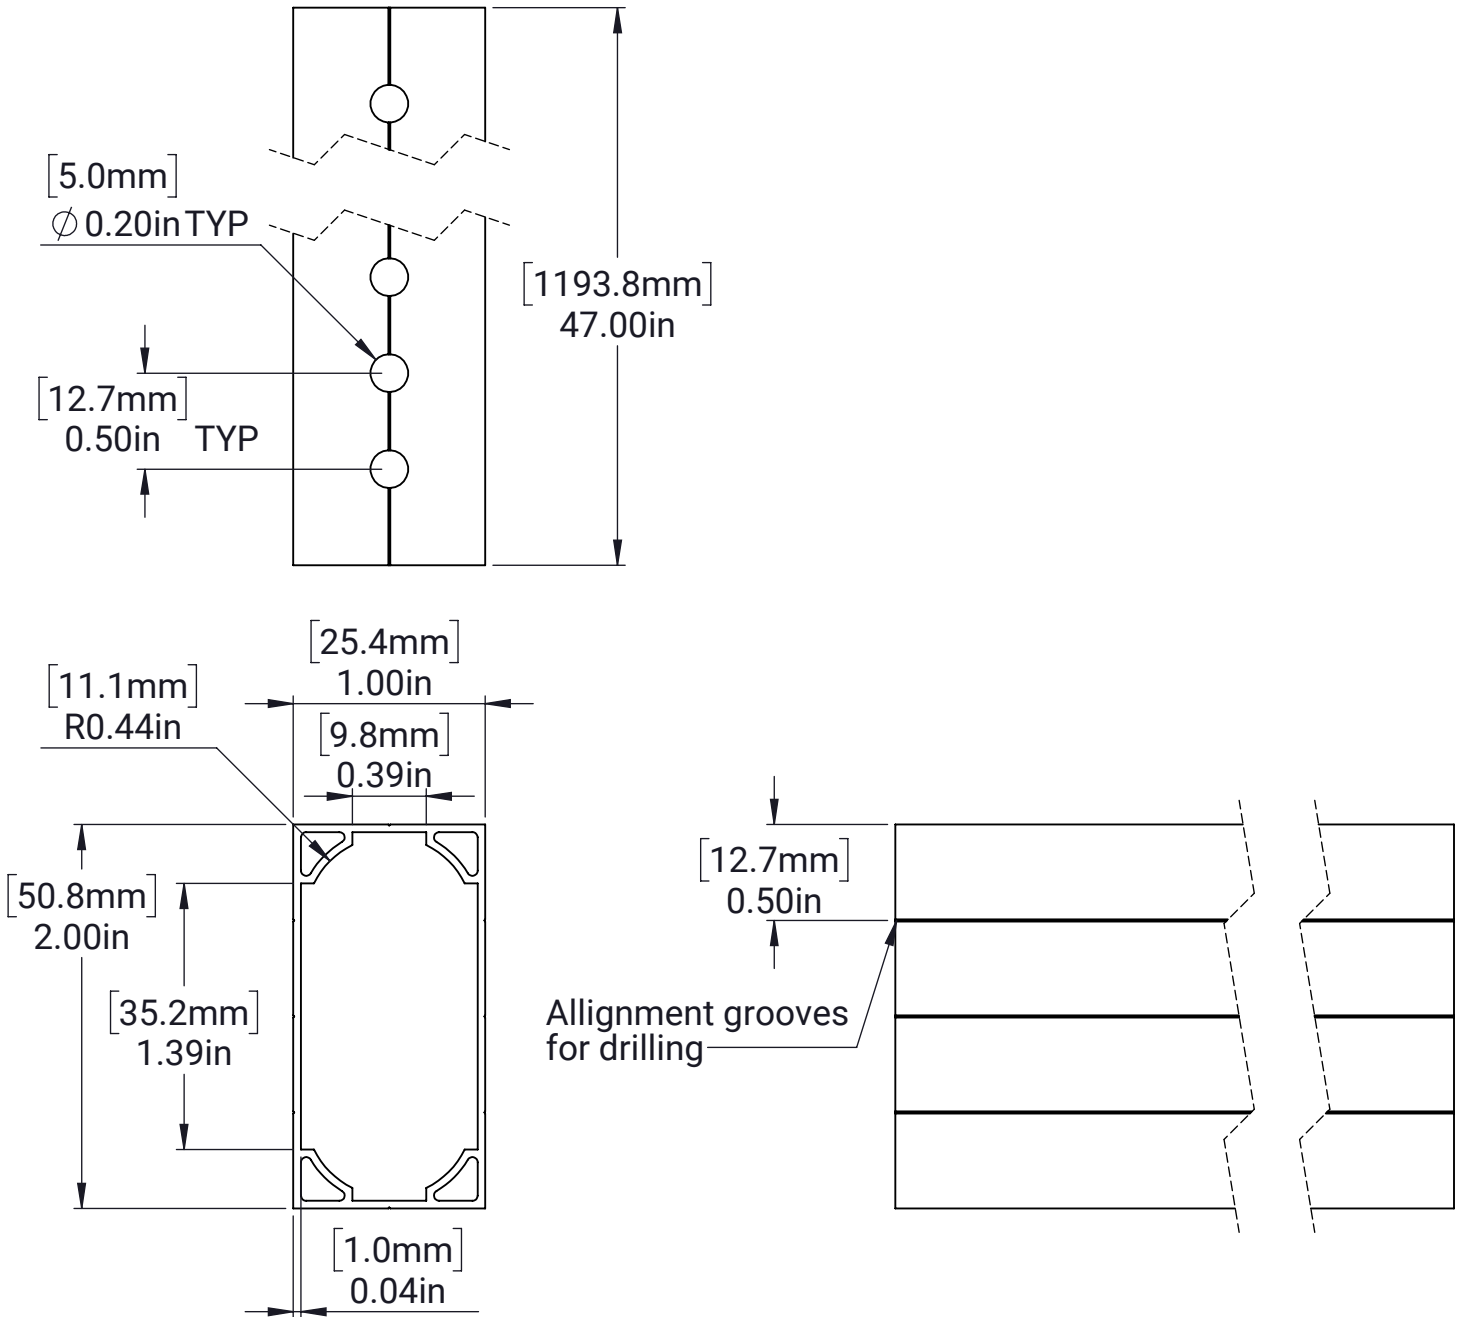

MAXTube 2x1 Light

MATERIAL:

Aluminum 6061

FINISH:

Clear Anodized

DATE:

6/16/2022