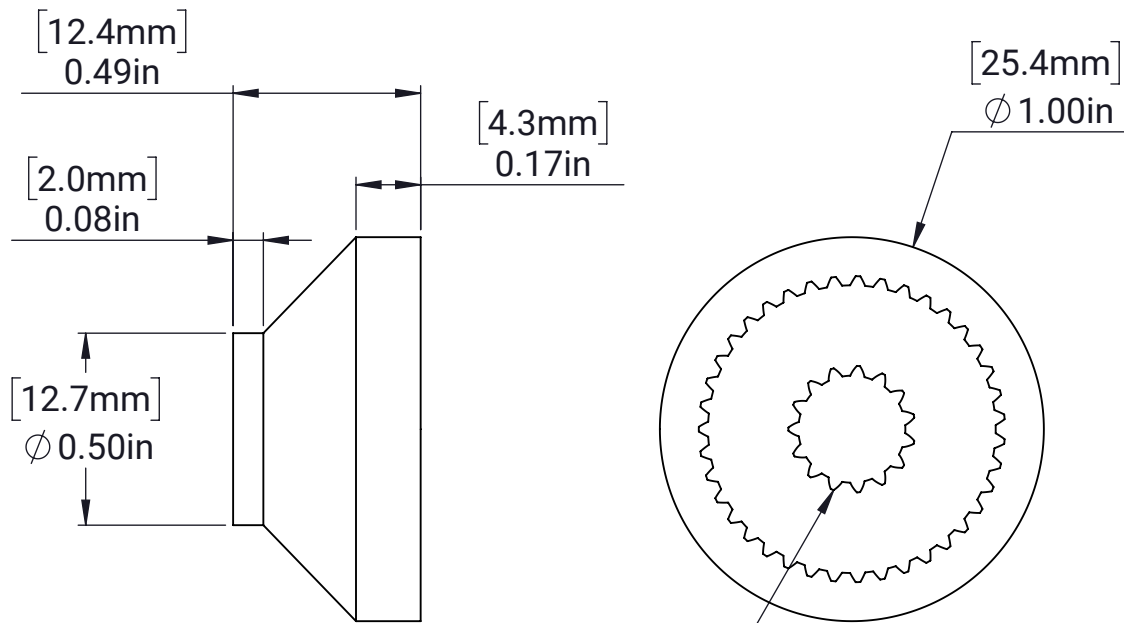

MAXPlanetary Kraken X60 Compatible Input Coupler

Spline Compatible with Kraken X60

MATERIAL:

Steel

FINISH:

Plain

DATE:

2/2/2024