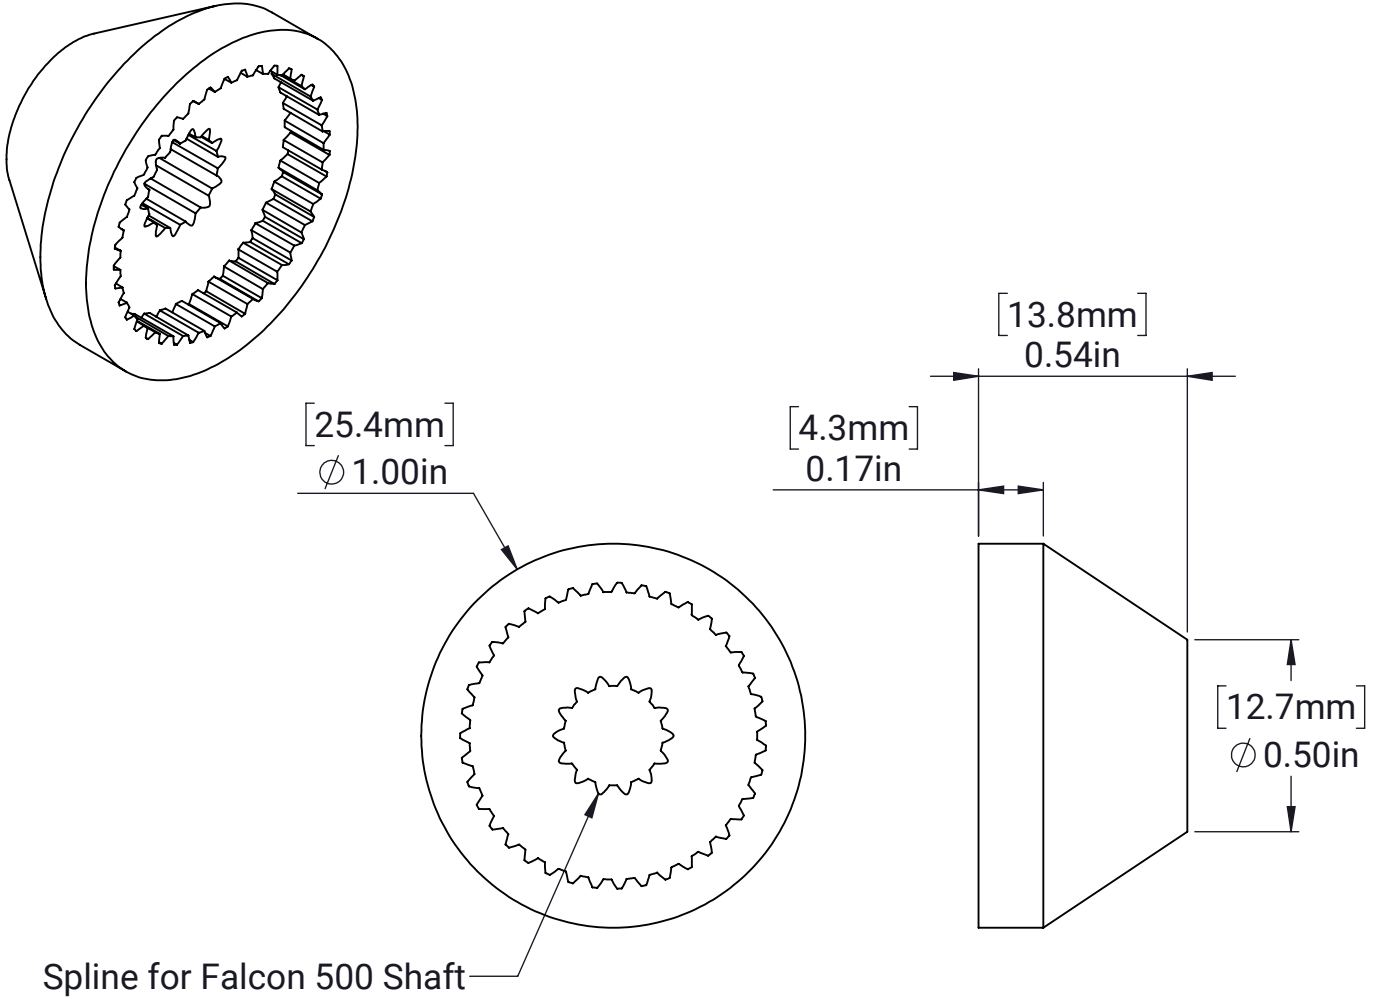

MAXPlanetary Falcon Spline Input Coupler

MATERIAL:

Sintered Steel

FINISH:

Plain

DATE:

11/11/2022