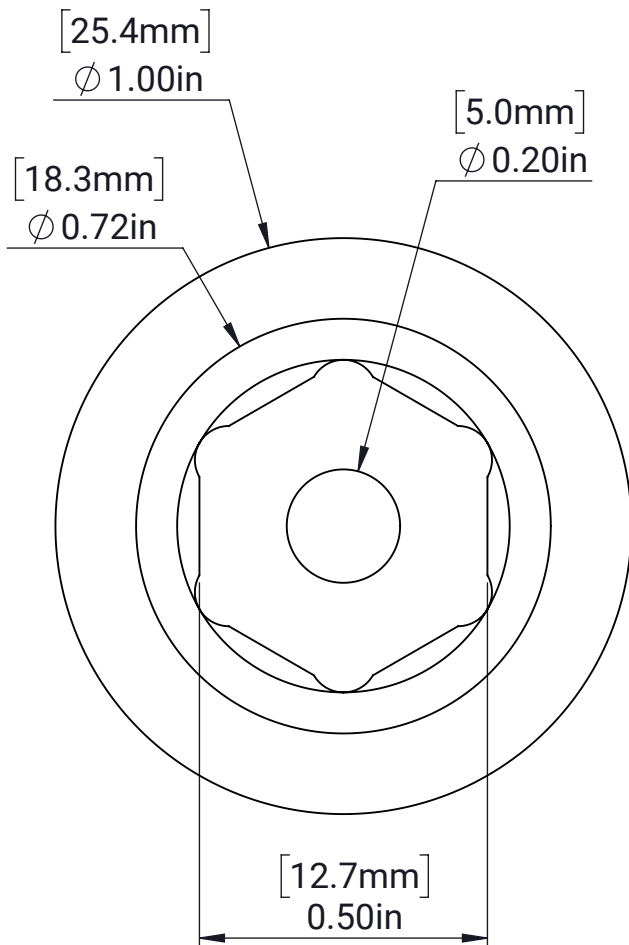

## MAXPlanetary - 1/2in Hex Input Coupler

MATERIAL:

Steel

FINISH:

Plain

DATE:

1/2/2024