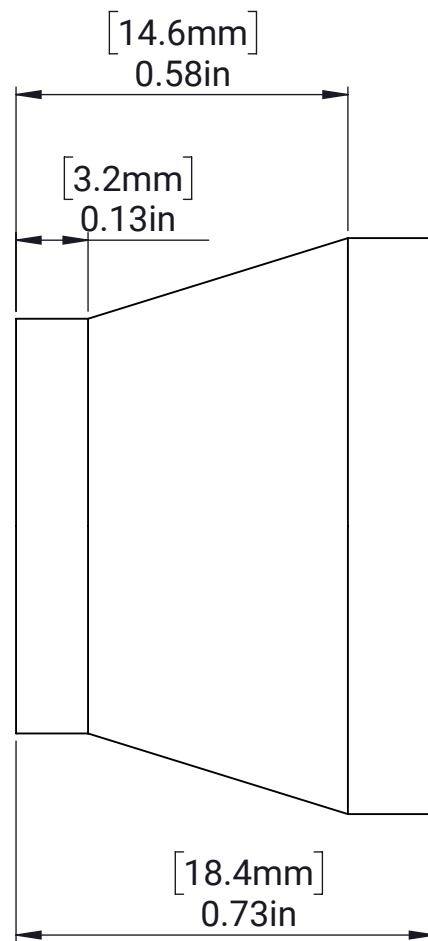

## MAXPlanetary - 1/2in Hex Input Coupler

MATERIAL:

Steel

FINISH:

Plain

DATE:

1/2/2024