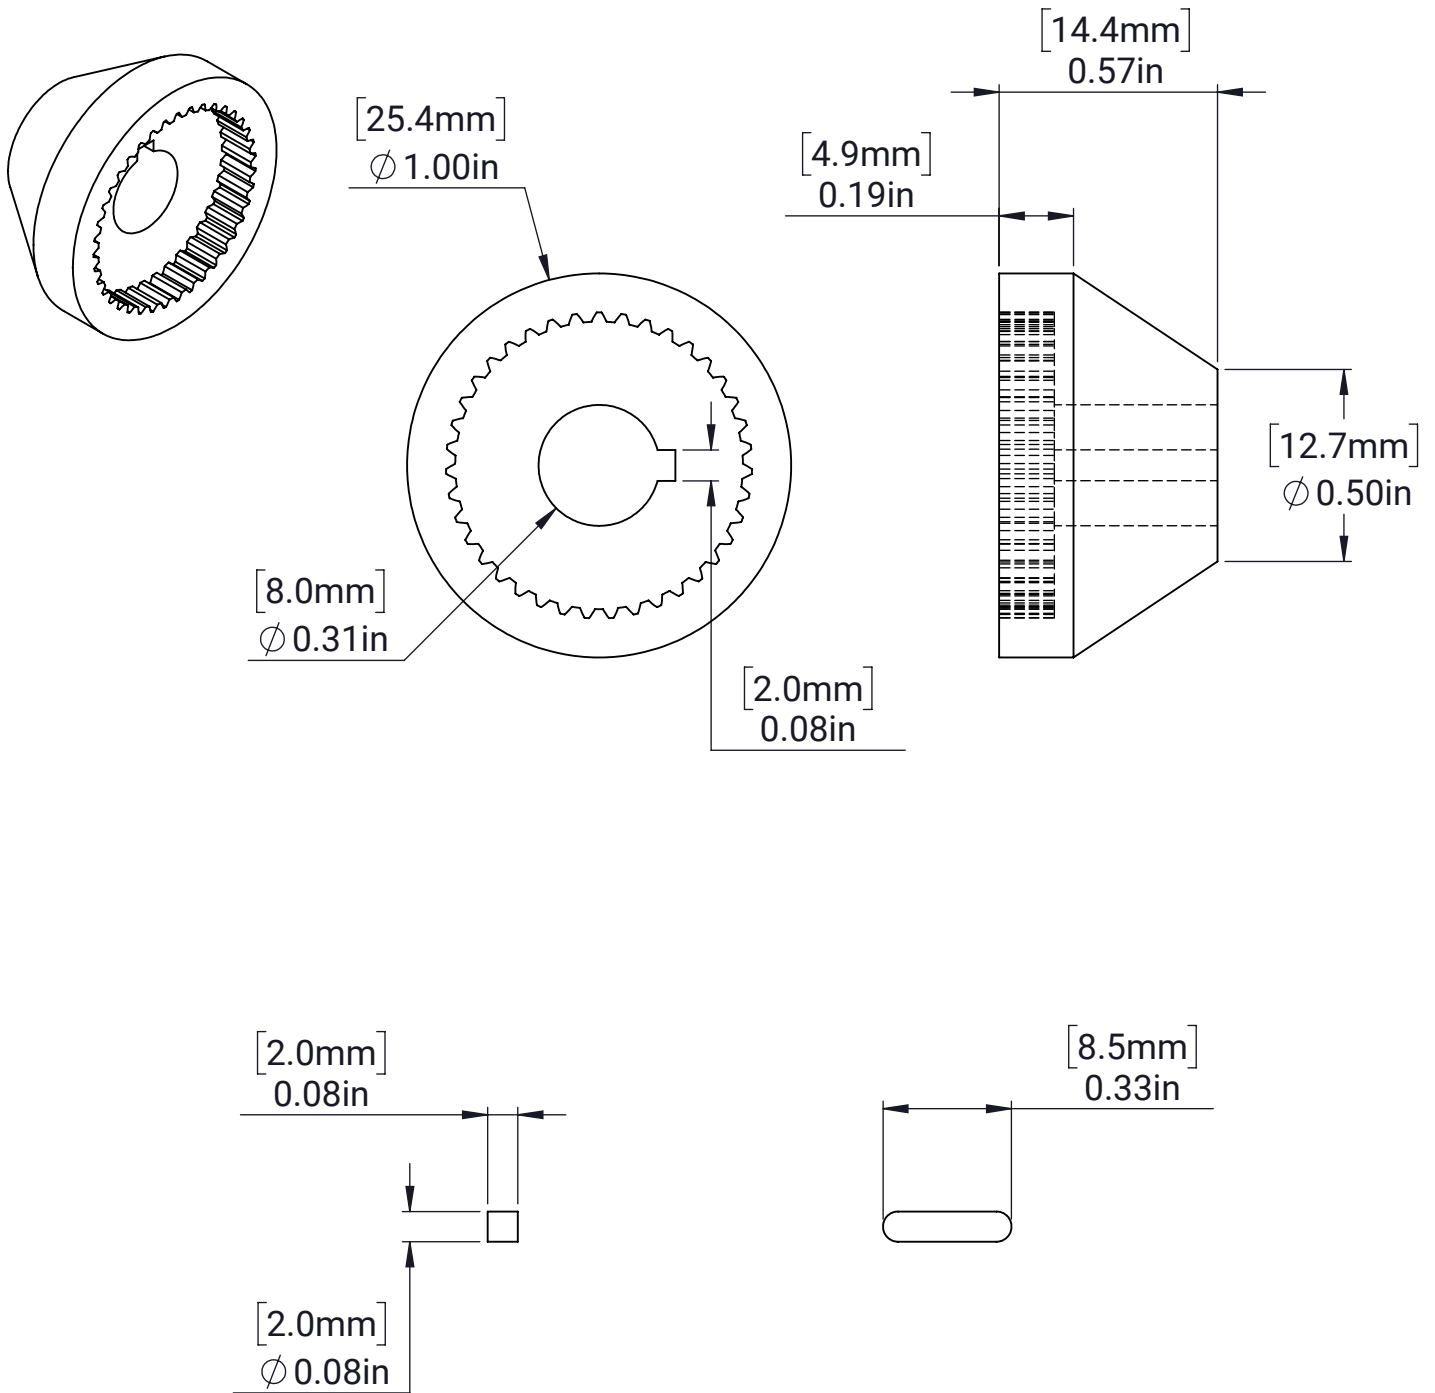

MAXPlanetary 8mm Keyed Input Coupler Kit

MATERIAL:

N/A

FINISH:

N/A

DATE:

11/11/2022