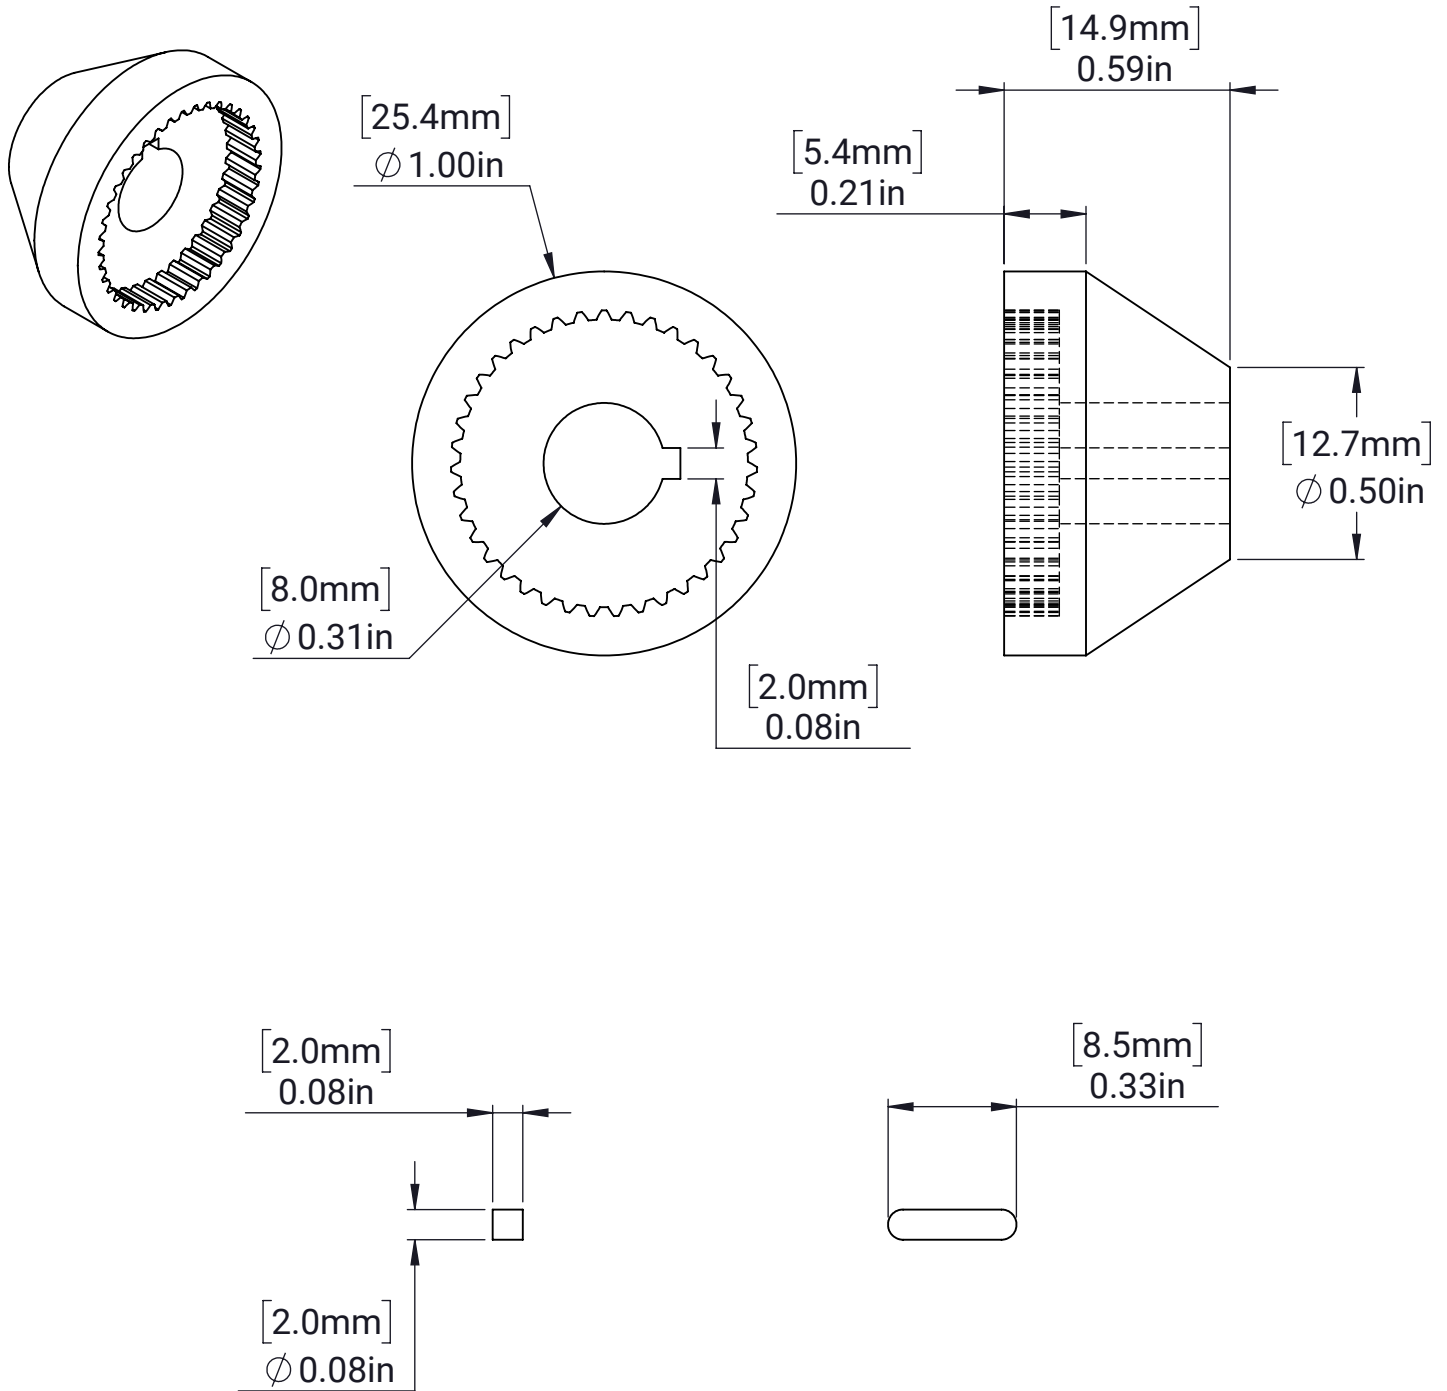

MAXPlanetary 8mm Keyed Input Coupler Kit

MATERIAL:

N/A

FINISH:

N/A

DATE:

12/9/2021