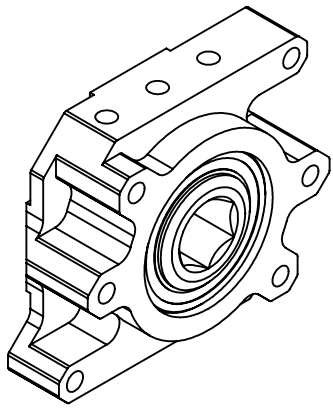

MAXPlanetary 1/2" Hex Socket Output

MATERIAL:

N/A

FINISH:

N/A

DATE:

1/14/2022