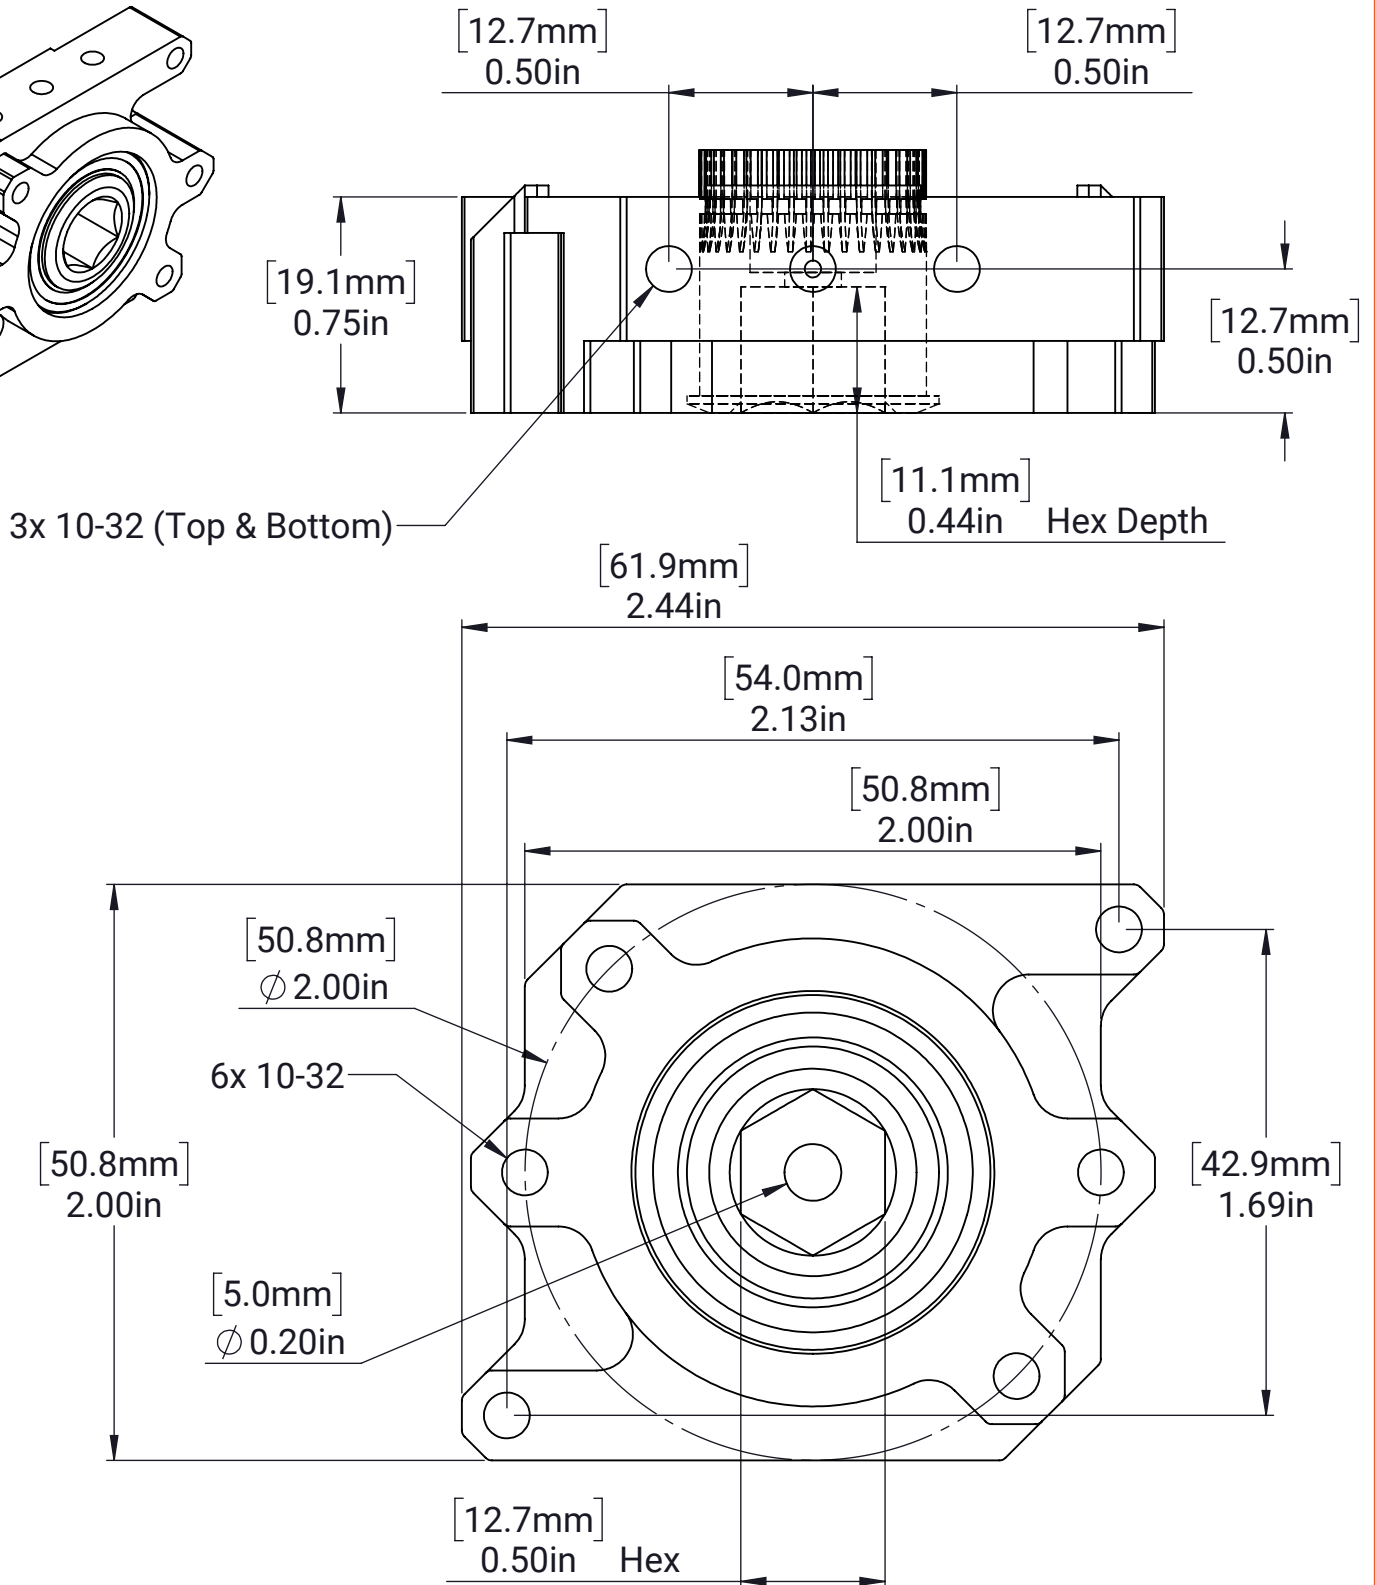

MAXPlanetary 1/2" Hex Socket Output

MATERIAL:

N/A

FINISH:

N/A

DATE:

1/14/2022