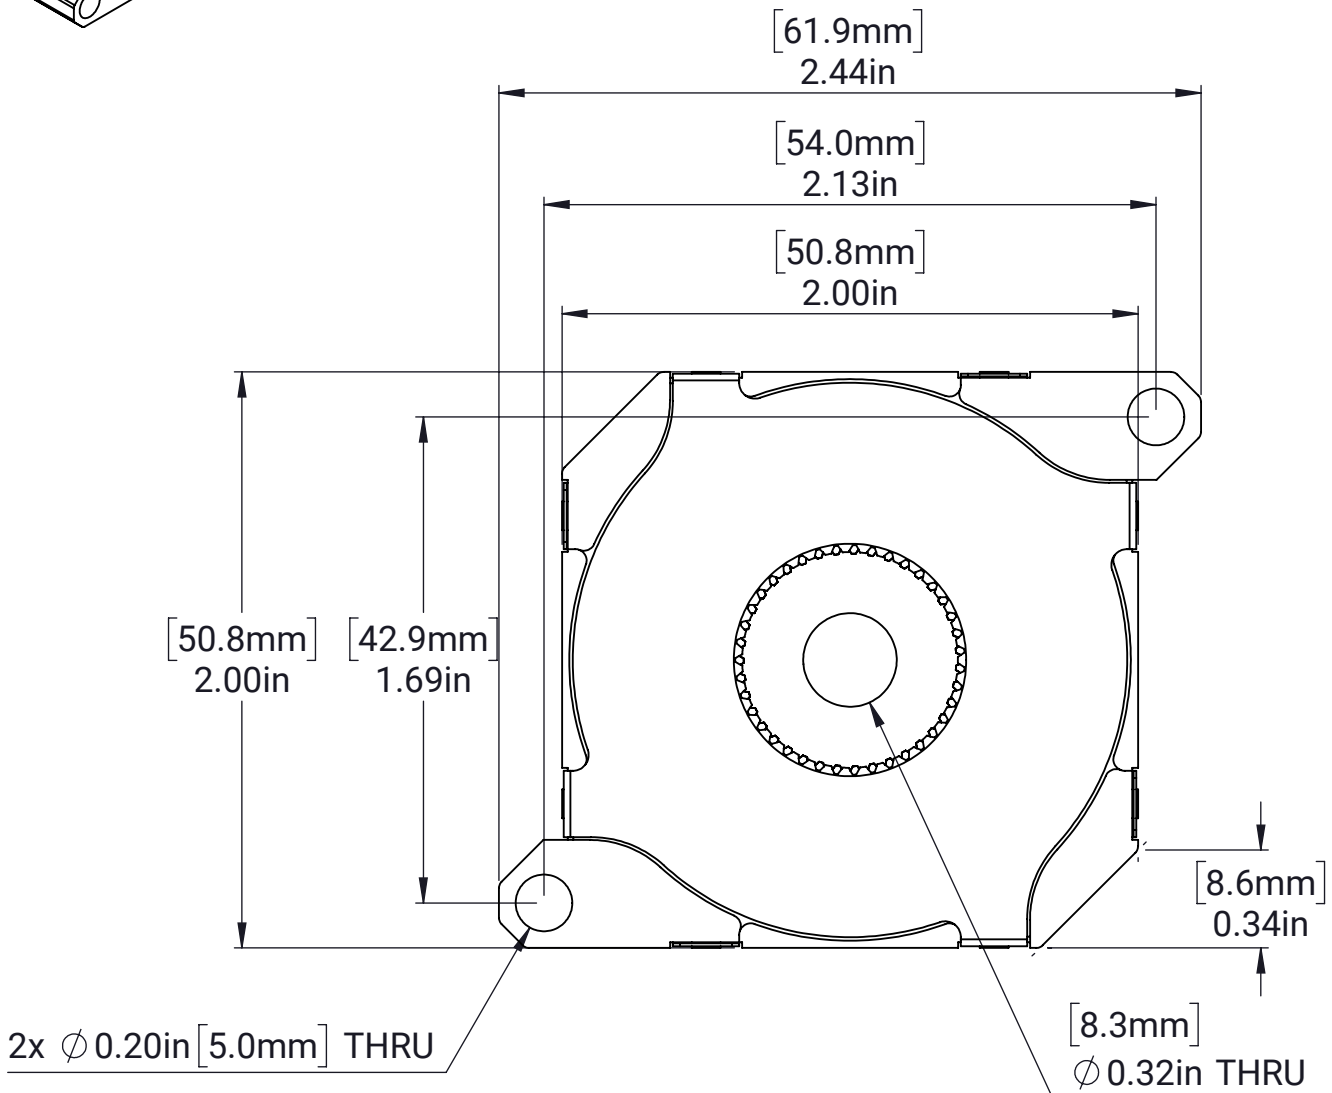

## MAXPlanetary Cartridges

MATERIAL:

N/A

FINISH:

N/A

DATE:

12/10/2021