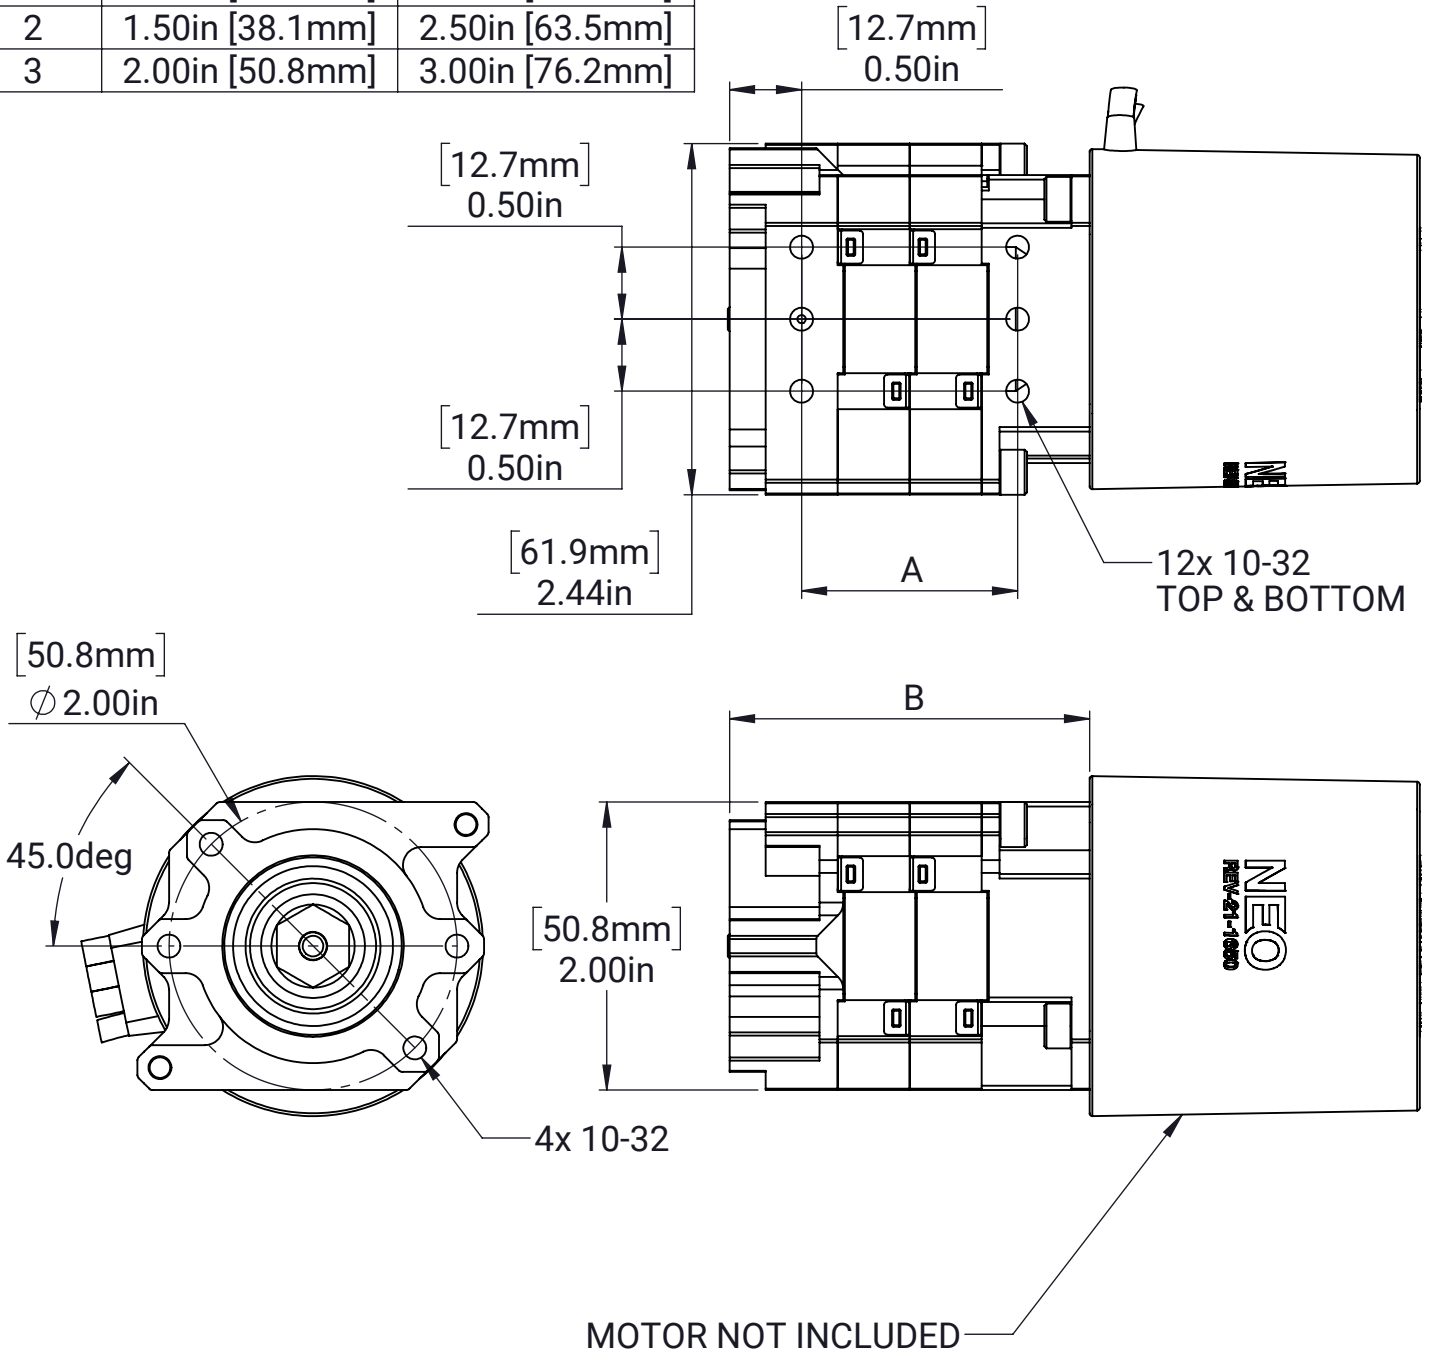

MAXPlanetary

STAGES	A	B
0	0.50in [12.7mm]	1.50in [38.1mm]
1	1.00in [25.4mm]	2.00in [50.8mm]
2	1.50in [38.1mm]	2.50in [63.5mm]
3	2.00in [50.8mm]	3.00in [76.2mm]

MATERIAL:

N/A

FINISH:

N/A

DATE:

1/26/2022