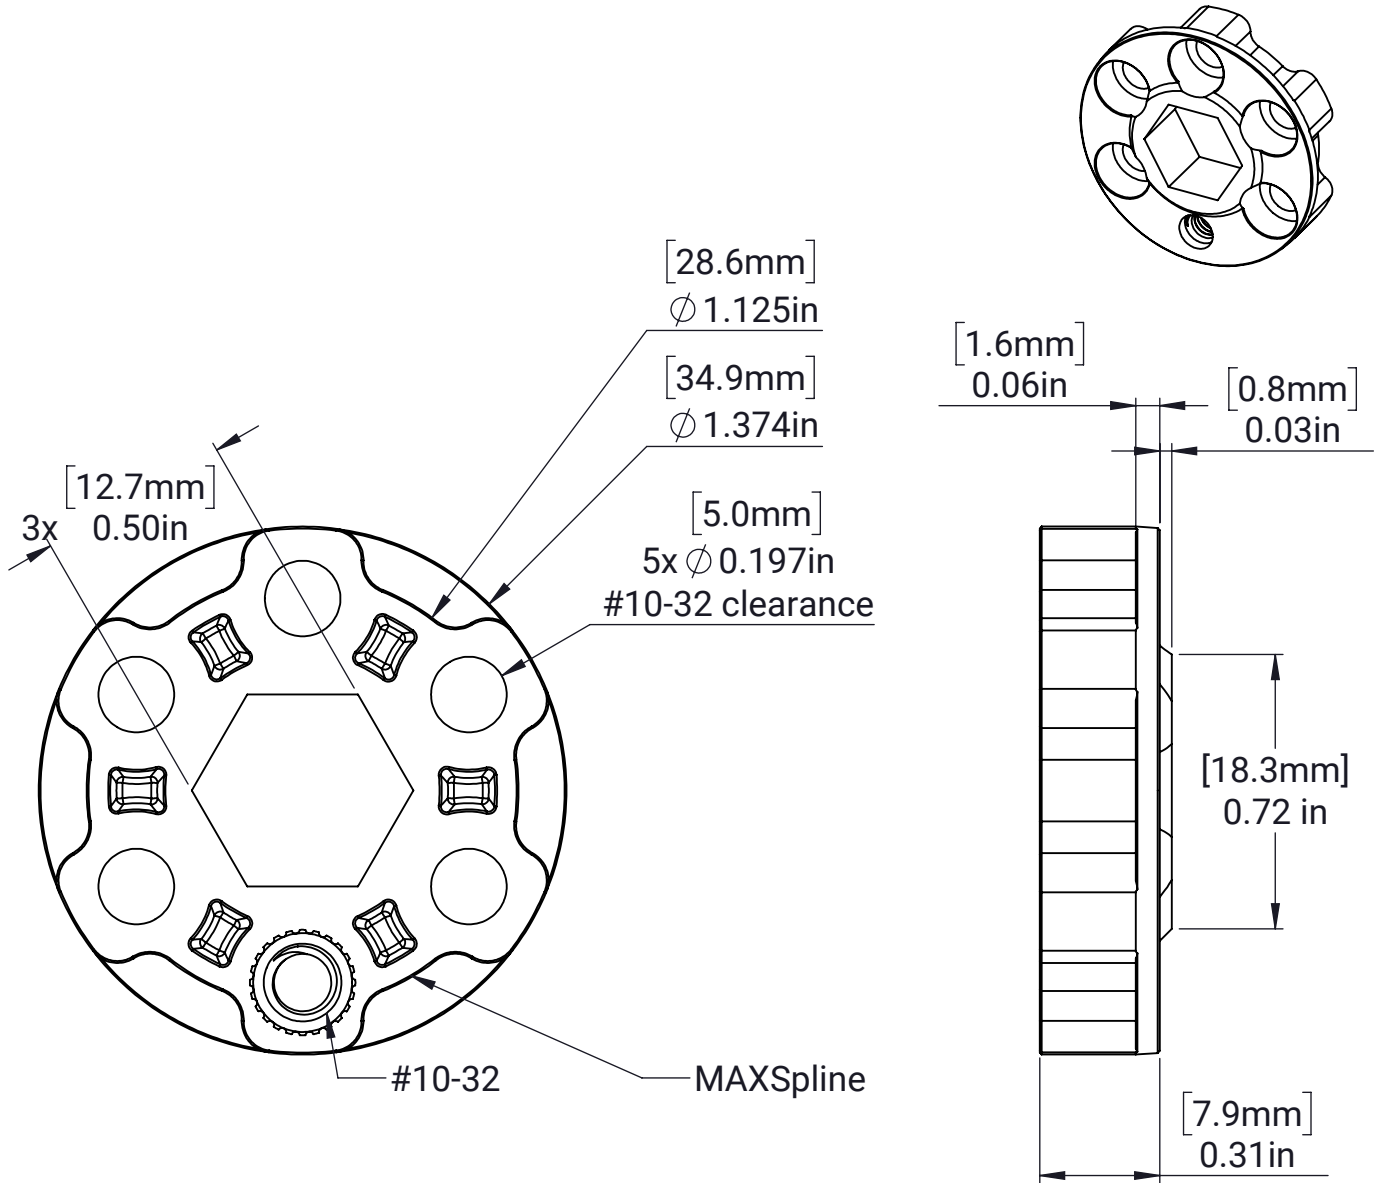

MAXHub - 1/2in Hex - Plastic

MATERIAL:

Glass-filled Nylon

FINISH:

N/A

DATE:

6/16/2022