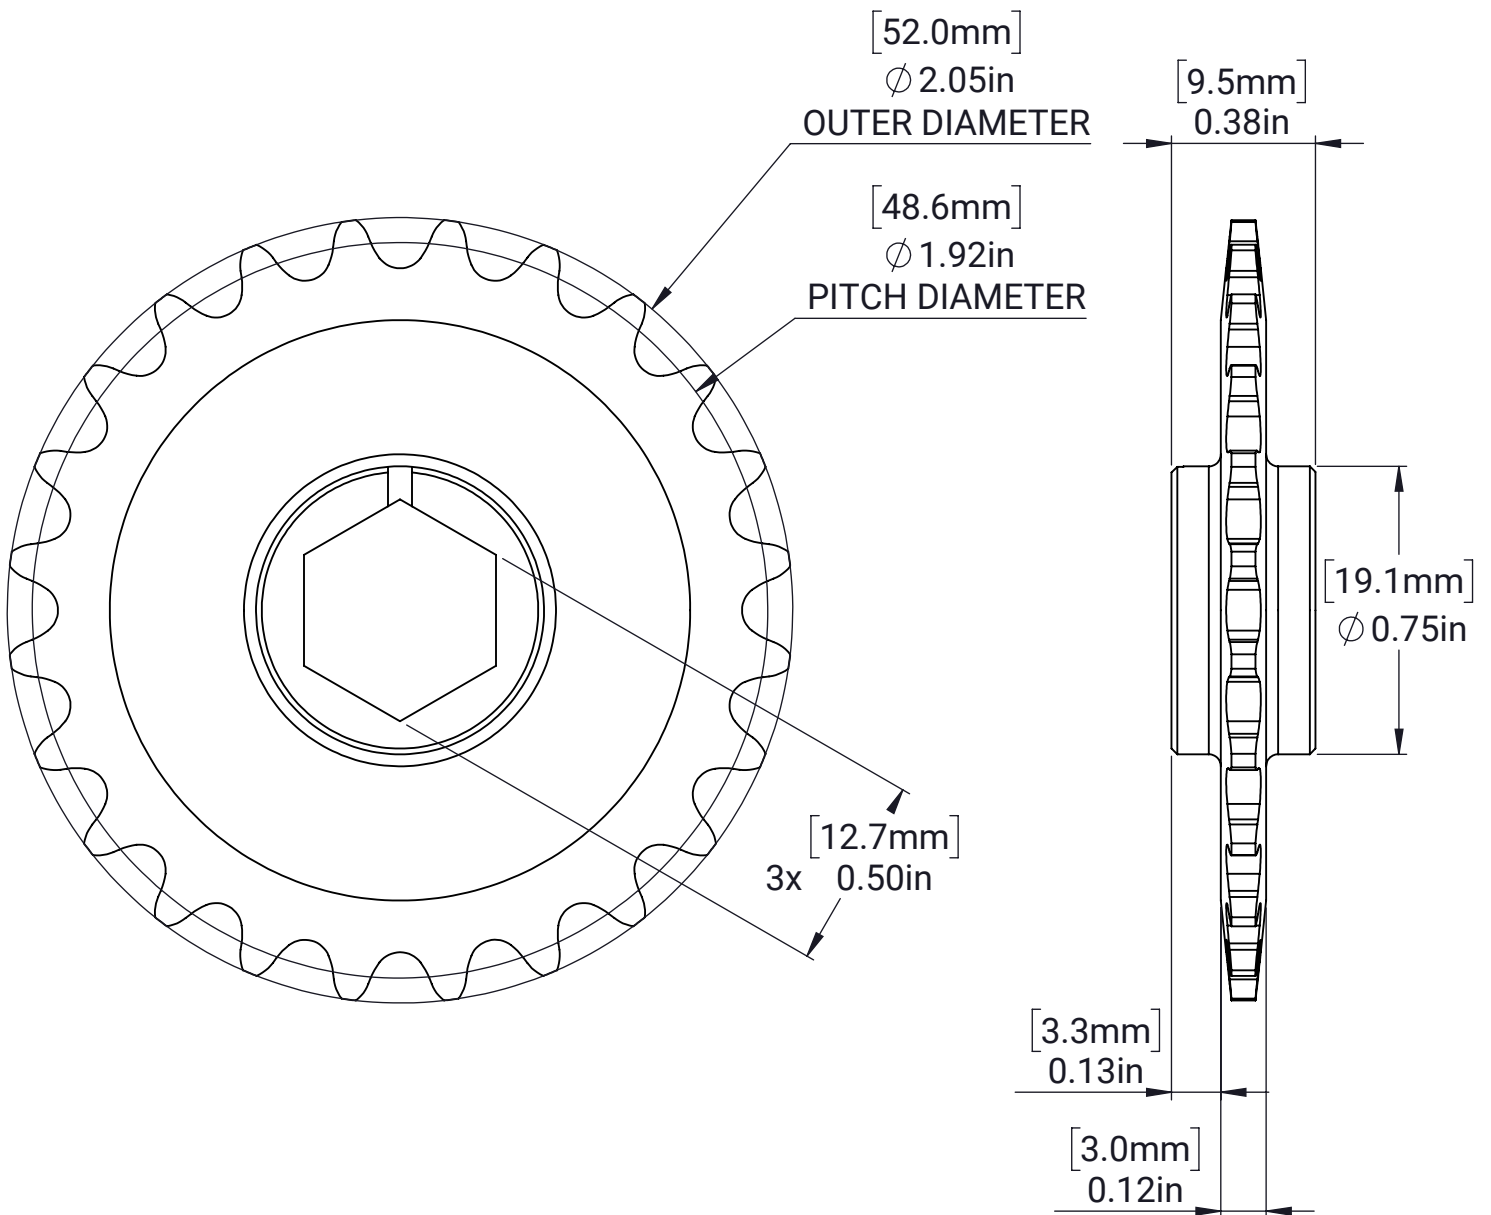

#25 Hub Sprocket - 1/2in Hex - 24T - Single

MATERIAL:

Aluminum 6061

FINISH:

Black Anodized

DATE:

6/16/2022