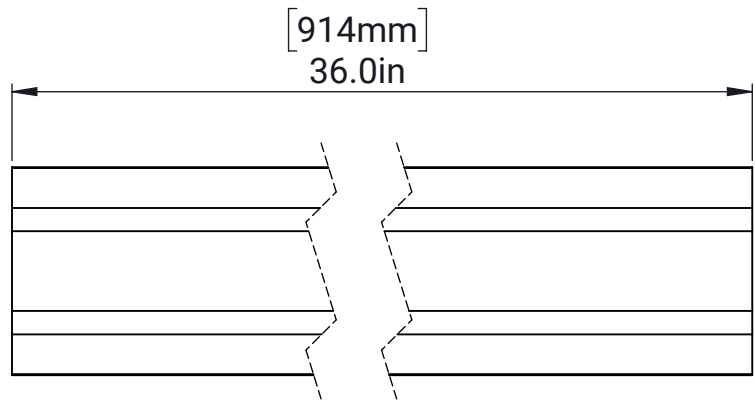

1/2in Rounded Hex Shaft

MATERIAL:

Aluminum 7075

FINISH:

Black Anodized

DATE:

6/16/2022