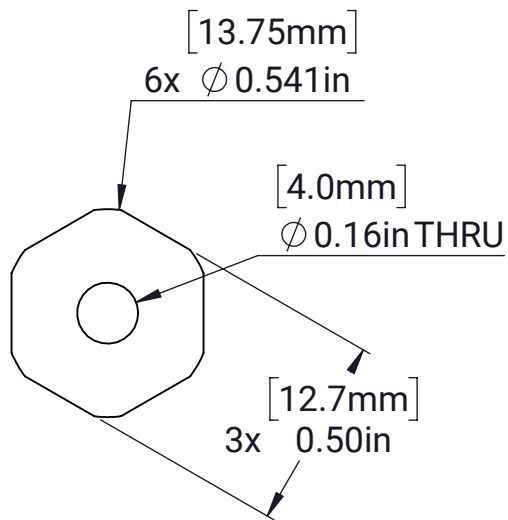

1/2in Rounded Hex Shaft

MATERIAL:

Aluminum 7075

FINISH:

Black Anodized

DATE:

6/16/2022