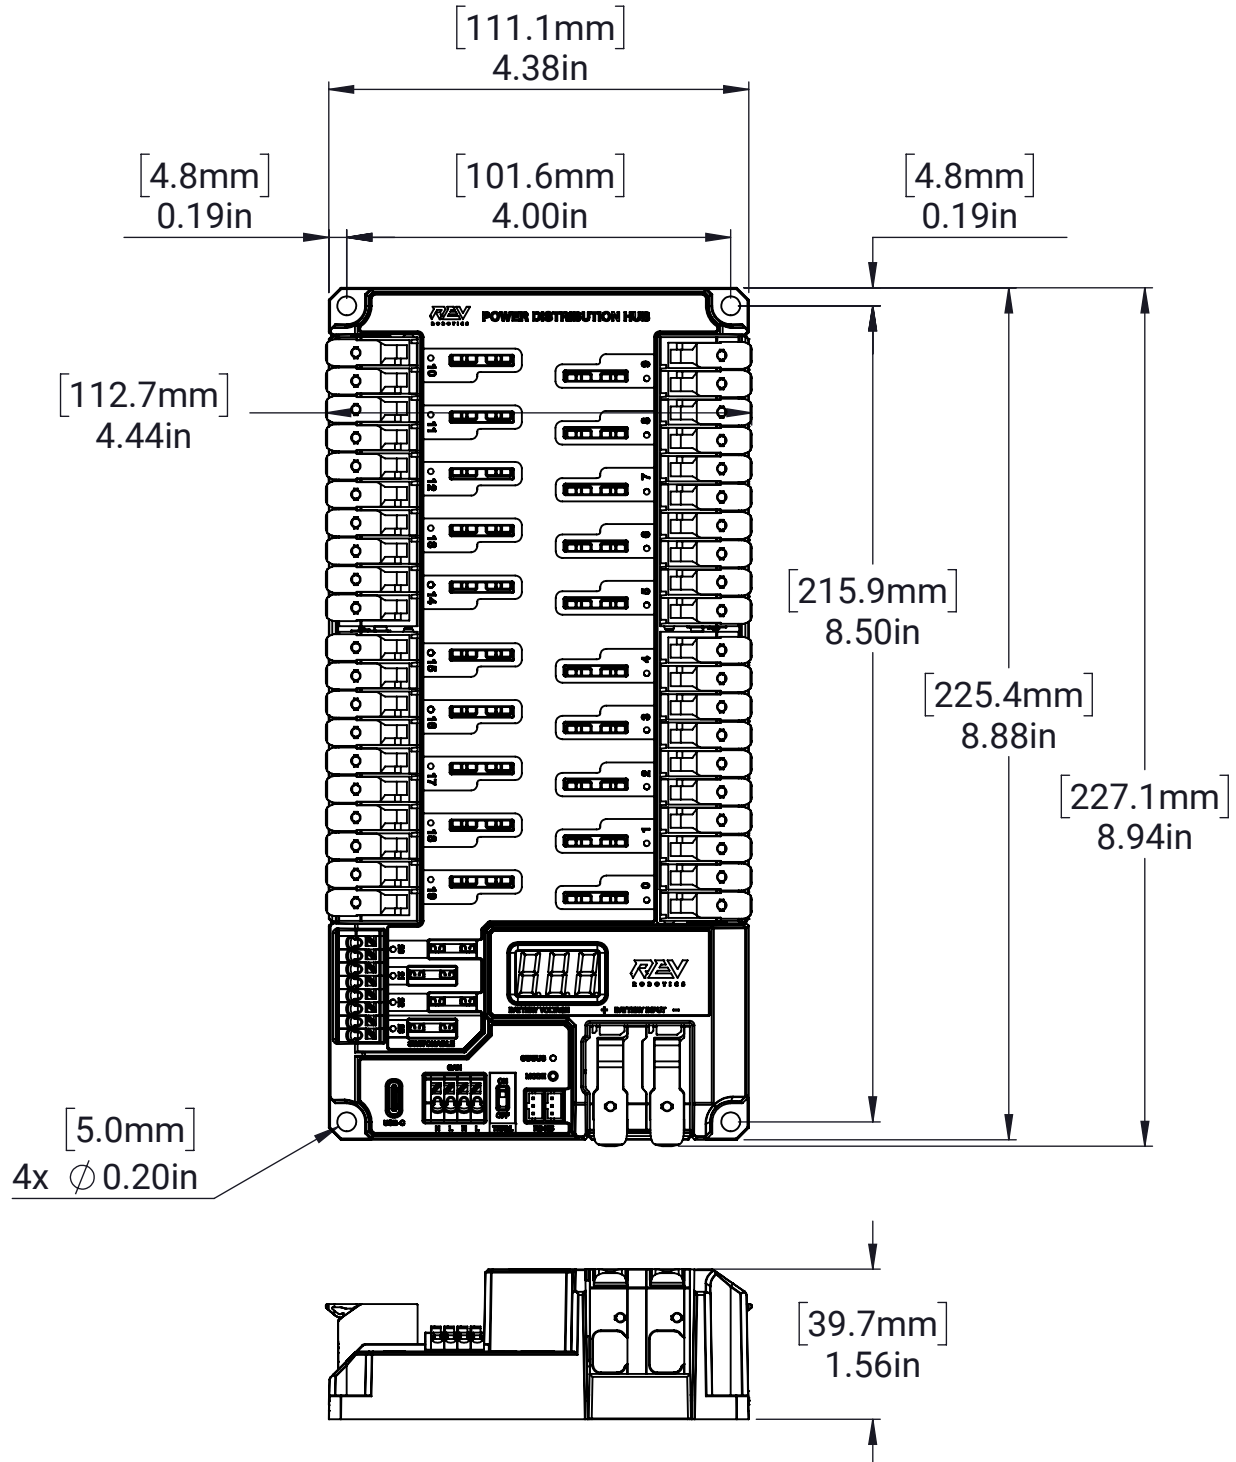

Power Distribution Hub

MATERIAL:

N/A

FINISH:

N/A

DATE:

9/28/2021