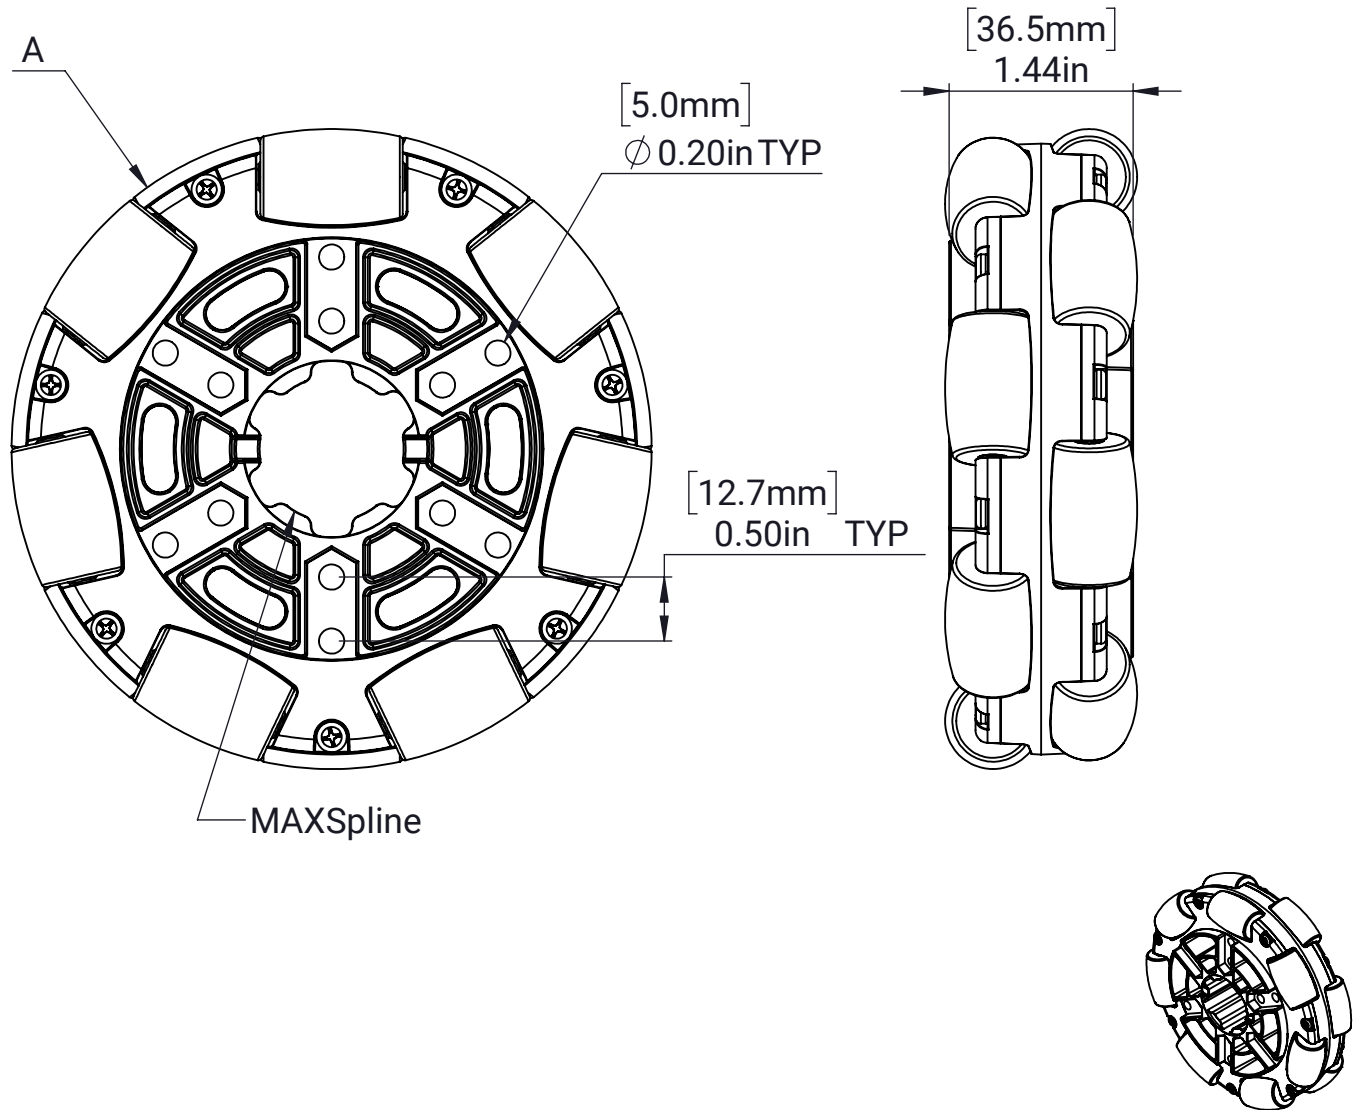

ION Omni Wheel - MAXSpline

| Part # | Diameter (A) | Roller Count | Holes per Spoke |
|-------------|------------------|--------------|-----------------|
| REV-21-2473 | [76.2mm] 3.00in | 10 | 0 |
| REV-21-2474 | [101.6mm] 4.00in | 12 | 1 |
| REV-21-2475 | [127.0mm] 5.00in | 14 | 2 |
| REV-21-2476 | [152.4mm] 6.00in | 16 | 3 |

MATERIAL:

Glass-Filled Nylon, POM, & TPR

FINISH:

N/A

DATE:

6/16/2022