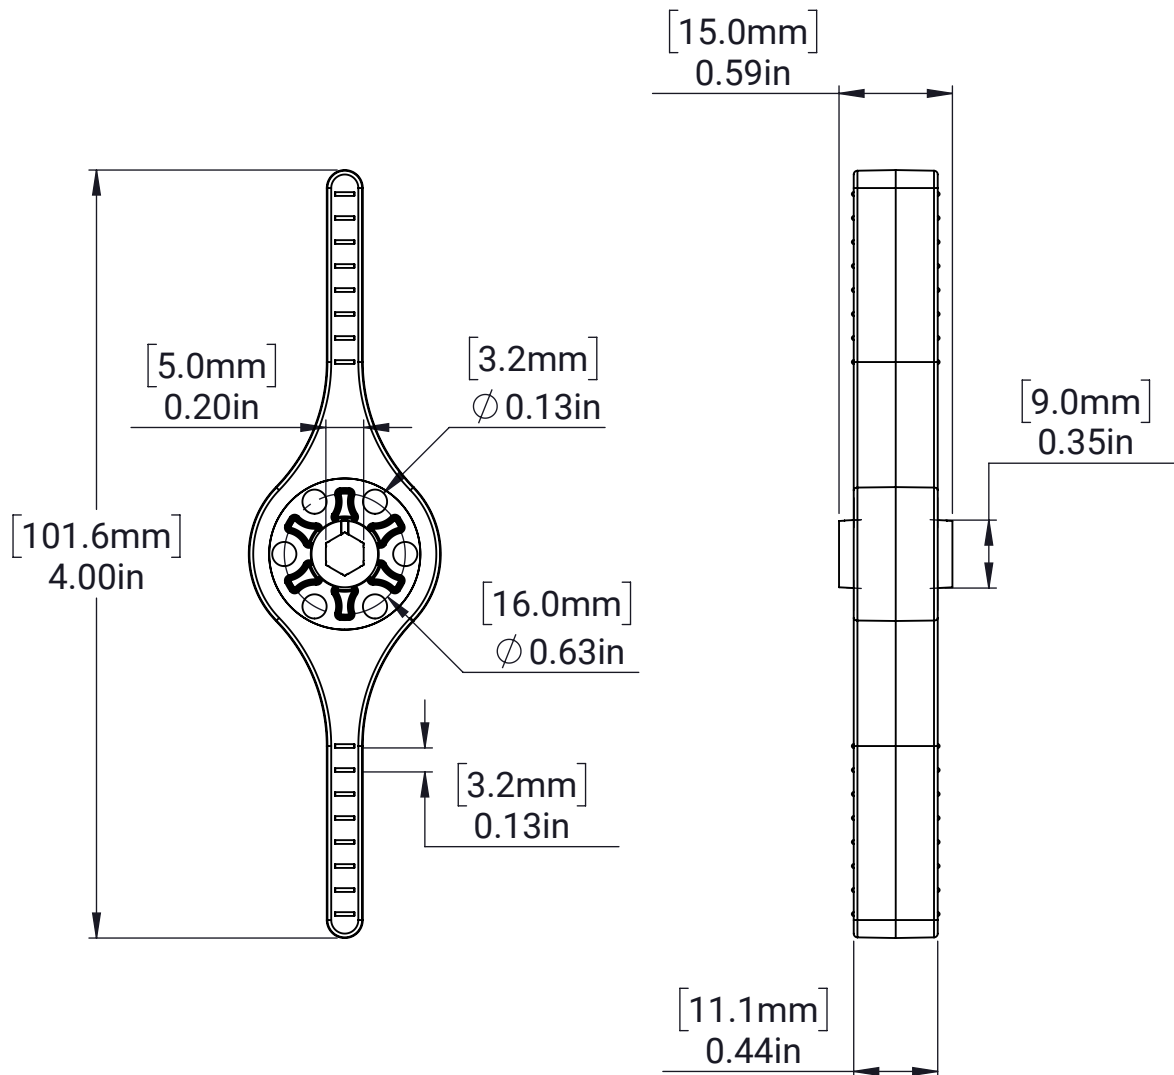

Flap Wheel - 5mm Hex

Part #	DUROMETER	COLOR
REV-41-2701	30A	Light Gray
REV-41-2702	40A	Dark Gray
REV-41-2703	60A	Black

MATERIAL:

Polypropylene & TPR

FINISH:

N/A

DATE:

11/29/2023