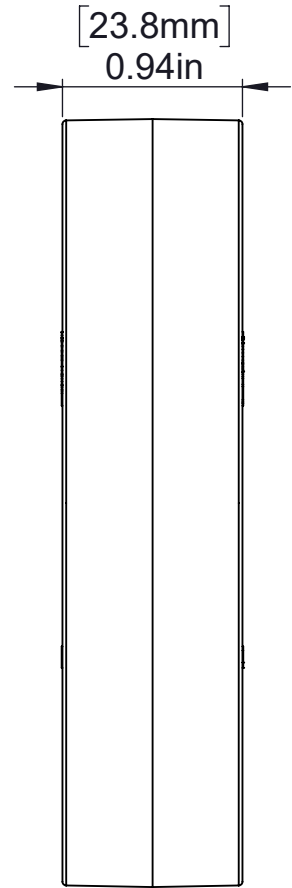

ION Compliant Wheels - MAXSpline

Part #	Diameter (A)	Durometer	Color
REV-21-2452	[76.2mm] 3.00in	Soft (30A)	Light Grey
REV-21-2453	[101.6mm] 4.00in	Soft (30A)	Light Grey
REV-21-2456	[76.2mm] 3.00in	Medium (45A)	Dark Grey
REV-21-2457	[101.6mm] 4.00in	Medium (45A)	Dark Grey

MATERIAL:

Glass-Filled Nylon & TPR

FINISH:

N/A

DATE:

11/28/2023