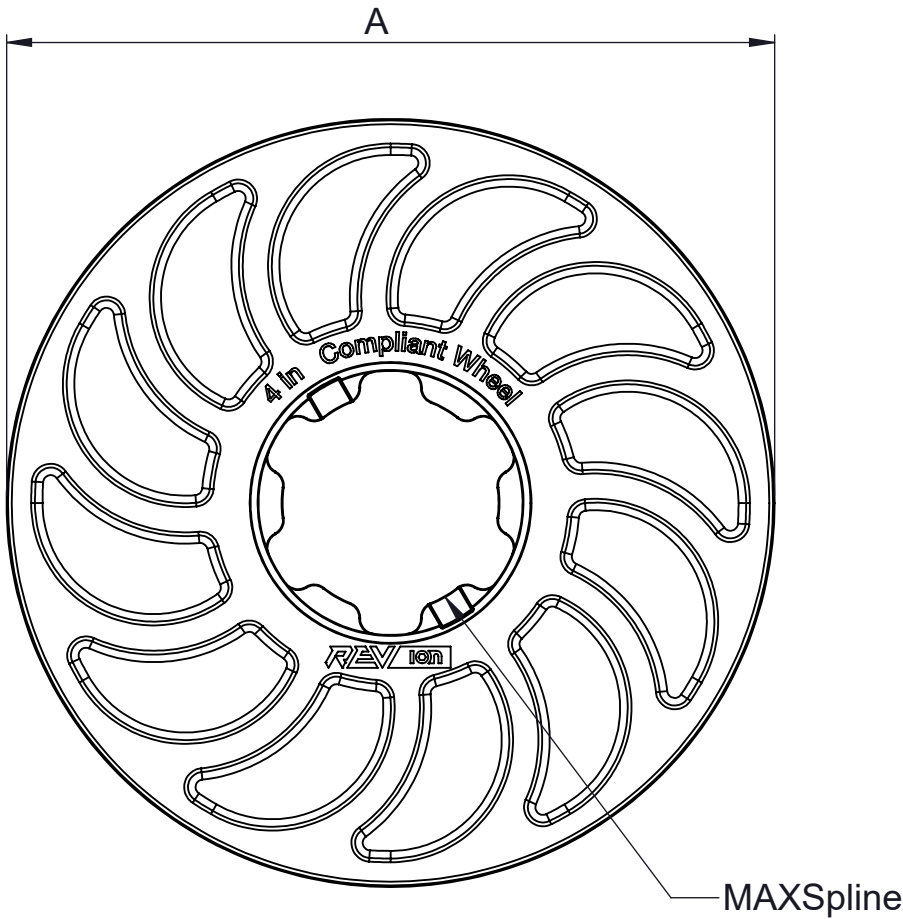

ION Compliant Wheels - MAXSpline

Part #	Diameter (A)	Durometer	Color
REV-21-2452	[76.2mm] 3.00in	Soft (30A)	Light Grey
REV-21-2453	[101.6mm] 4.00in	Soft (30A)	Light Grey
REV-21-2456	[76.2mm] 3.00in	Medium (45A)	Dark Grey
REV-21-2457	[101.6mm] 4.00in	Medium (45A)	Dark Grey

MATERIAL:

Glass-Filled Nylon & TPR

FINISH:

N/A

DATE:

11/28/2023