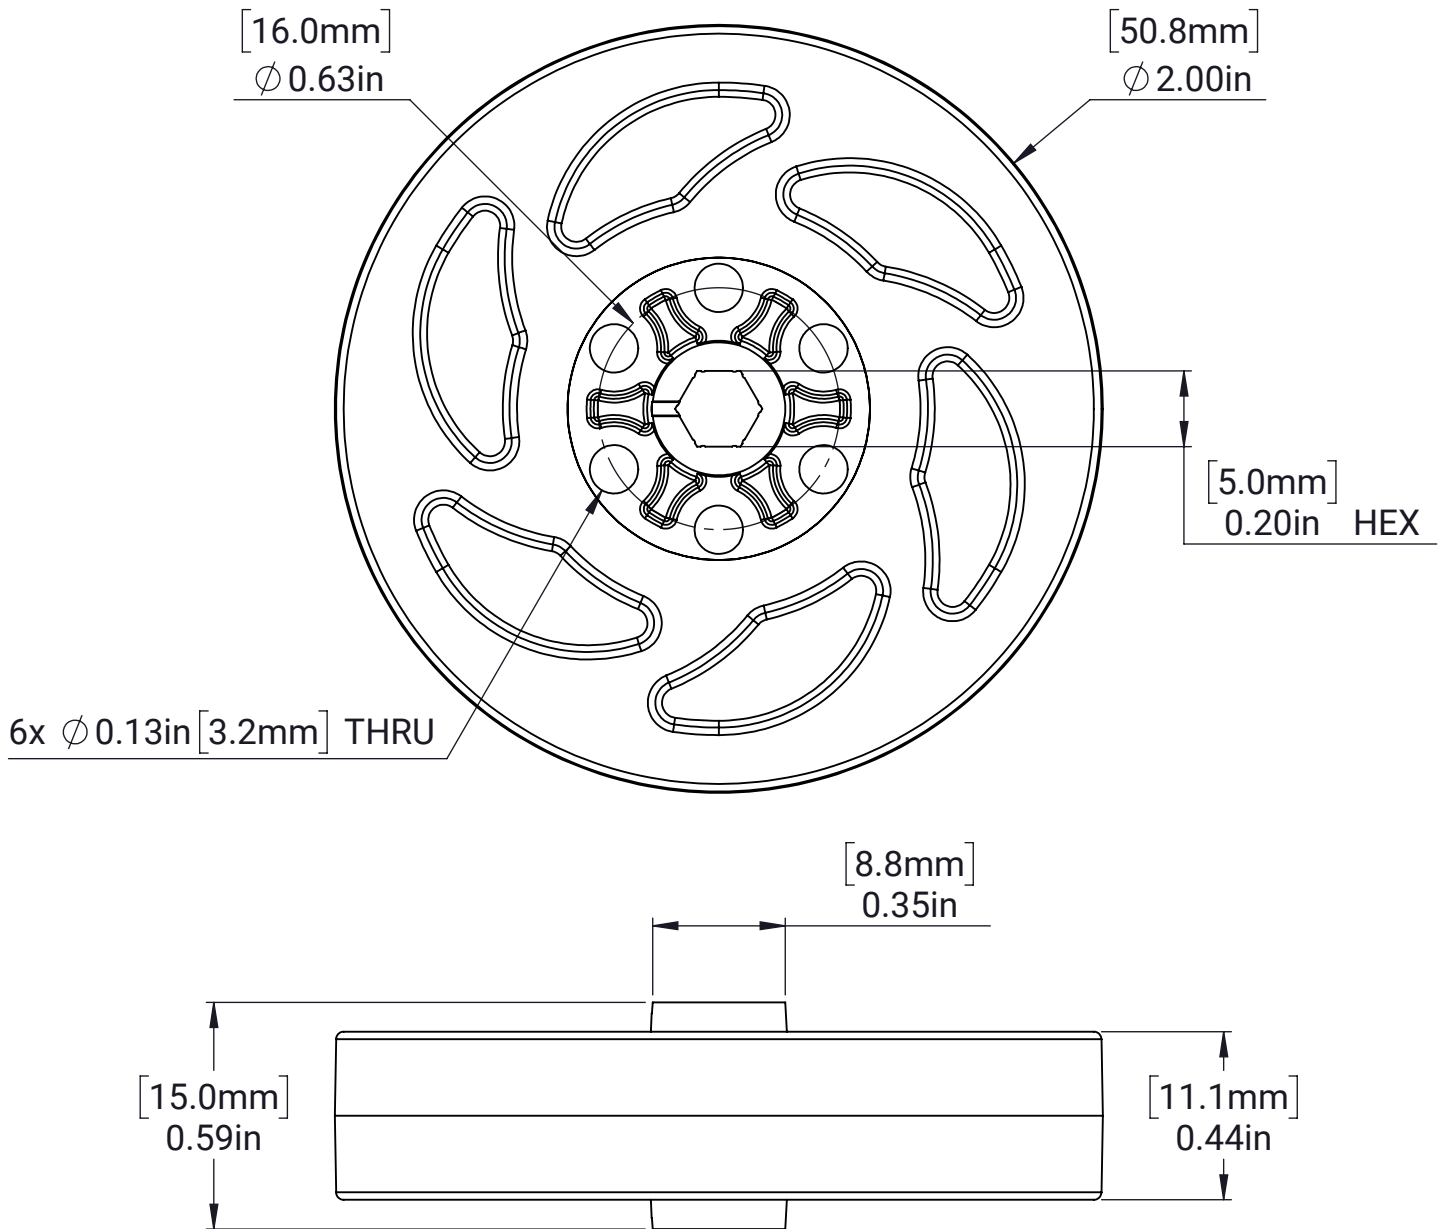

### 2in Compliant Wheels, 5mm Hex

REV SKU	DUROMETER	COLOR
REV-41-2034	45A	DARK GREY
REV-41-2035	30A	LIGHT GREY

MATERIAL:  
Thermoplastic Rubber & Polypropylene

FINISH:  
See Table for Color

DATE:  
11/5/2021